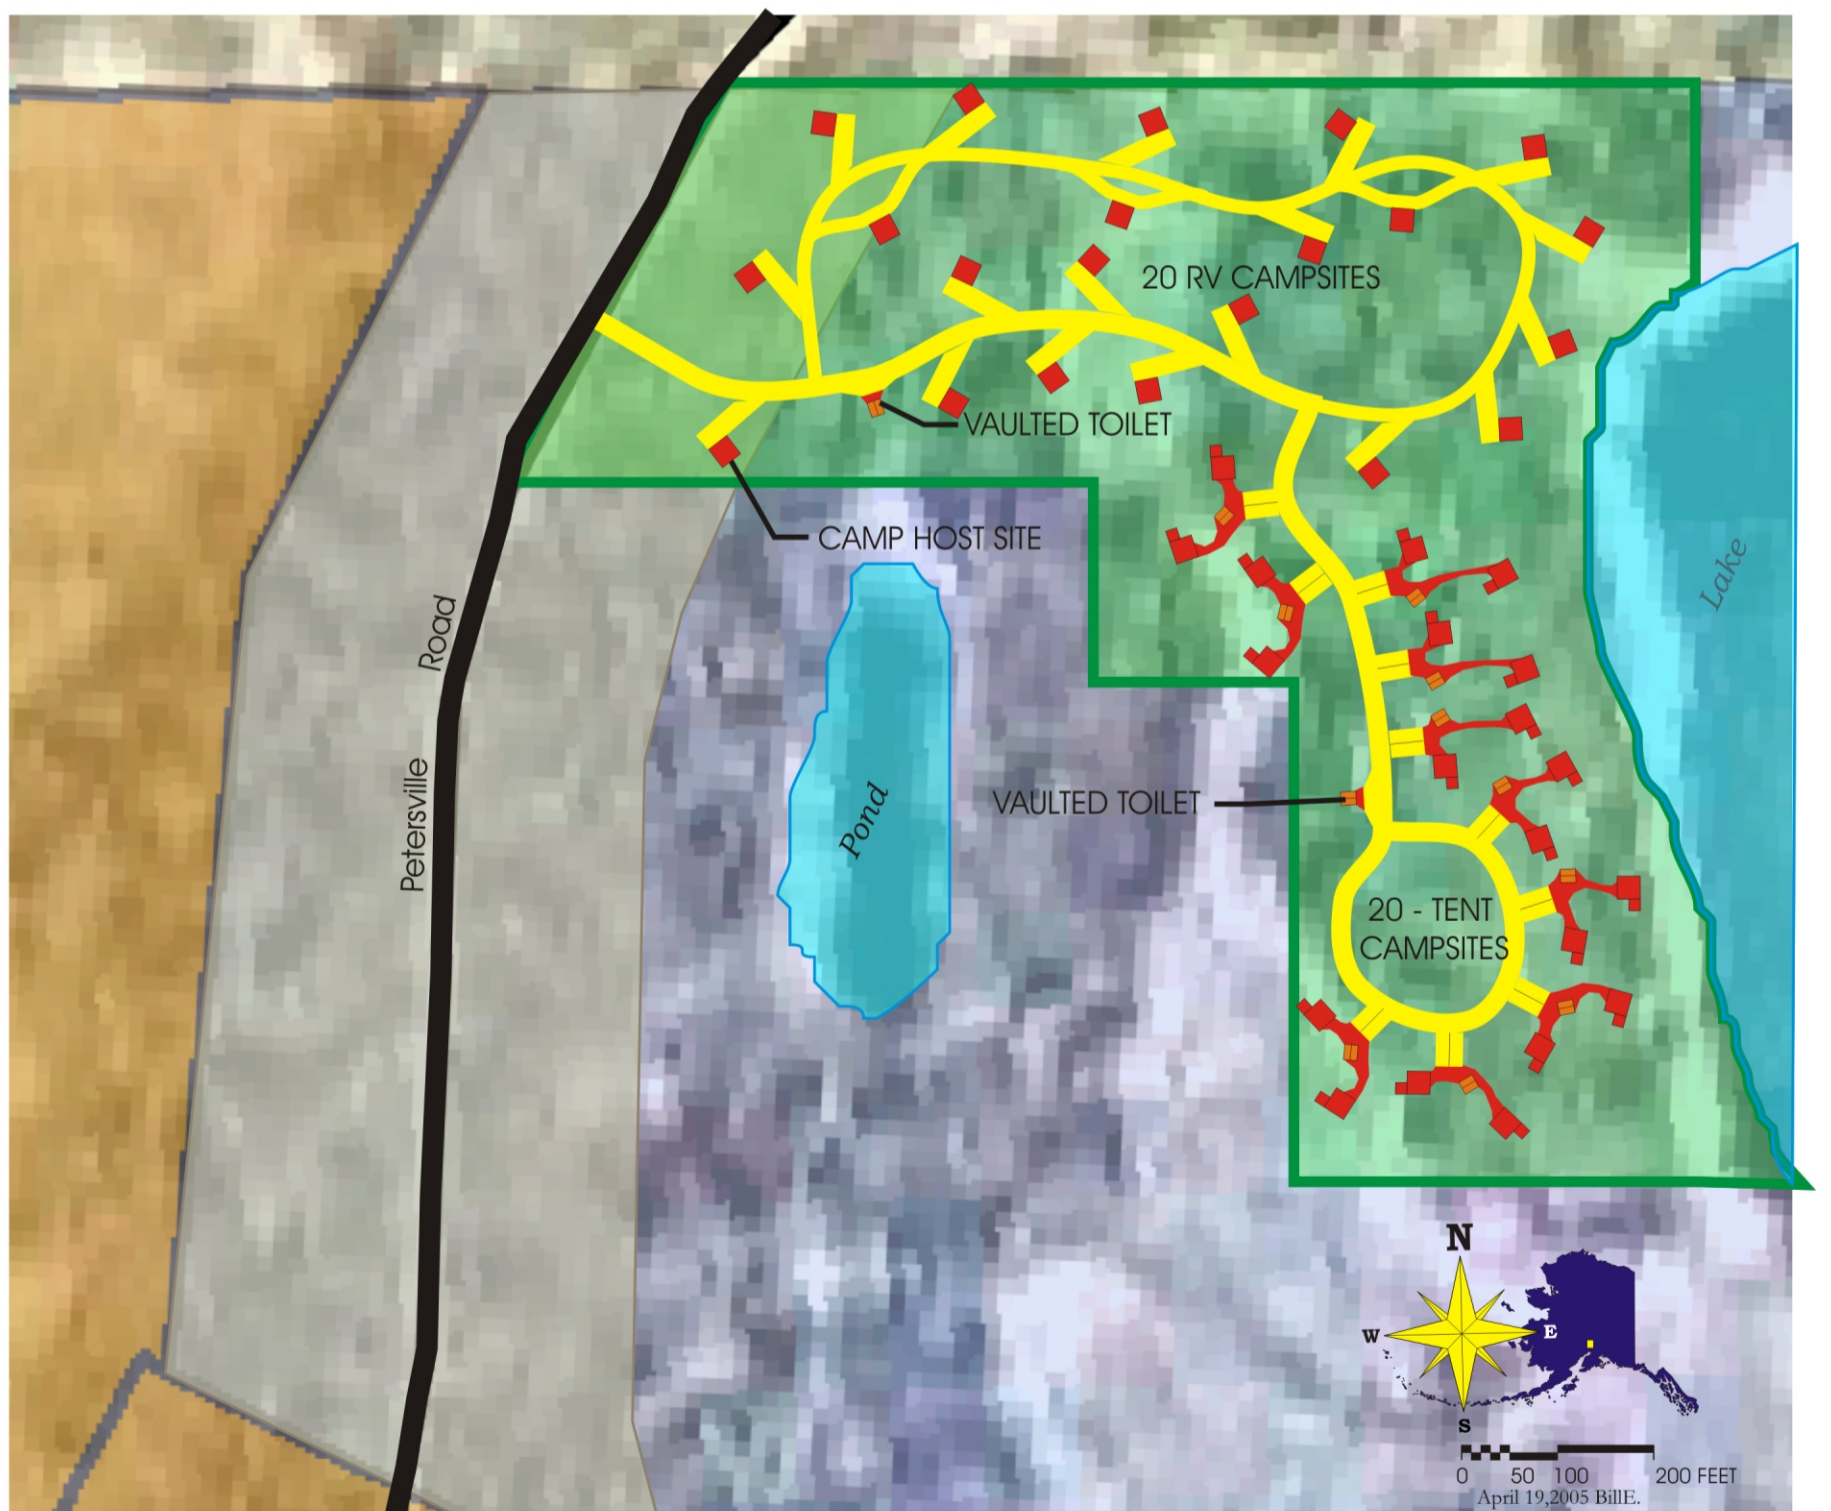

OVERVIEW MAP

LAND OWNERSHIP MAP

- GENERAL STATE LAND
- MATANUSKA SUSITNA BOROUGH LAND
- PRIVATE LAND

South Denali

Forks Campground
SITE PLAN CONCEPT

Figure 2-4