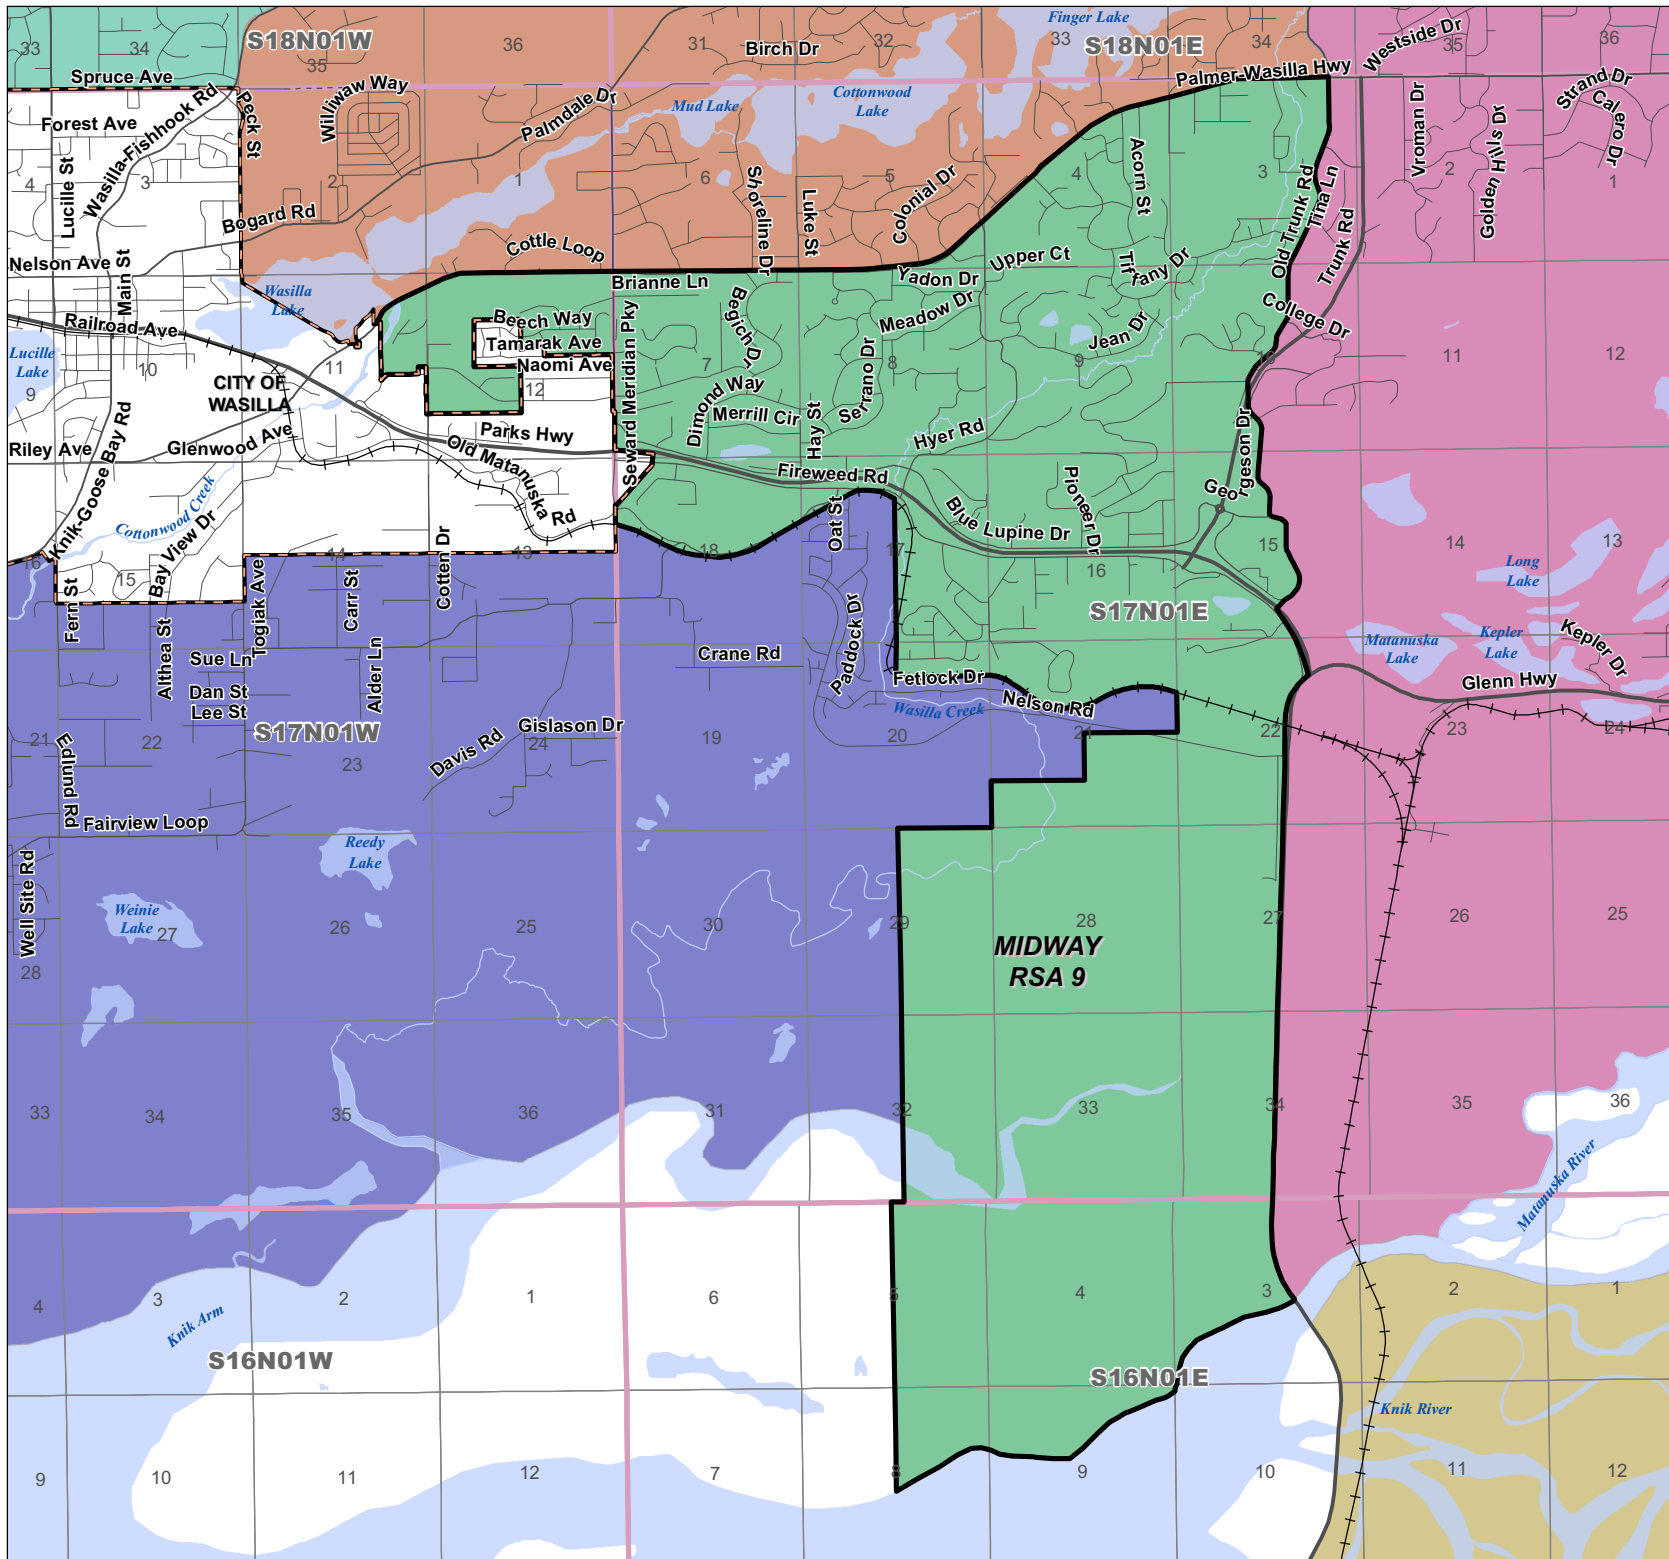

MIDWAY Road Service Area #9

1. **Legend**
2. CITY BOUNDARY
3. **Road Service Areas**
4. ALPINE
   - BIG LAKE
   - BOGARD
   - CASWELL LAKES
   - FAIRVIEW
   - GOLD TRAIL
   - GREATER BUTTE
   - GREATER TALLEKETNA
   - GREATER WILLOW
   - KNIK
   - LAZY MOUNTAIN
   - MEADOW LAKES
   - MIDWAY
   - NORTH COLONY
   - SOUTH COLONY
   - TRAPPER CREEK
5. **Road Classifications**
6. HIGHWAY
   - MAJOR
   - MEDIUM
   - MINOR
   - PRIMITIVE
   - THE ALASKA RAILROAD