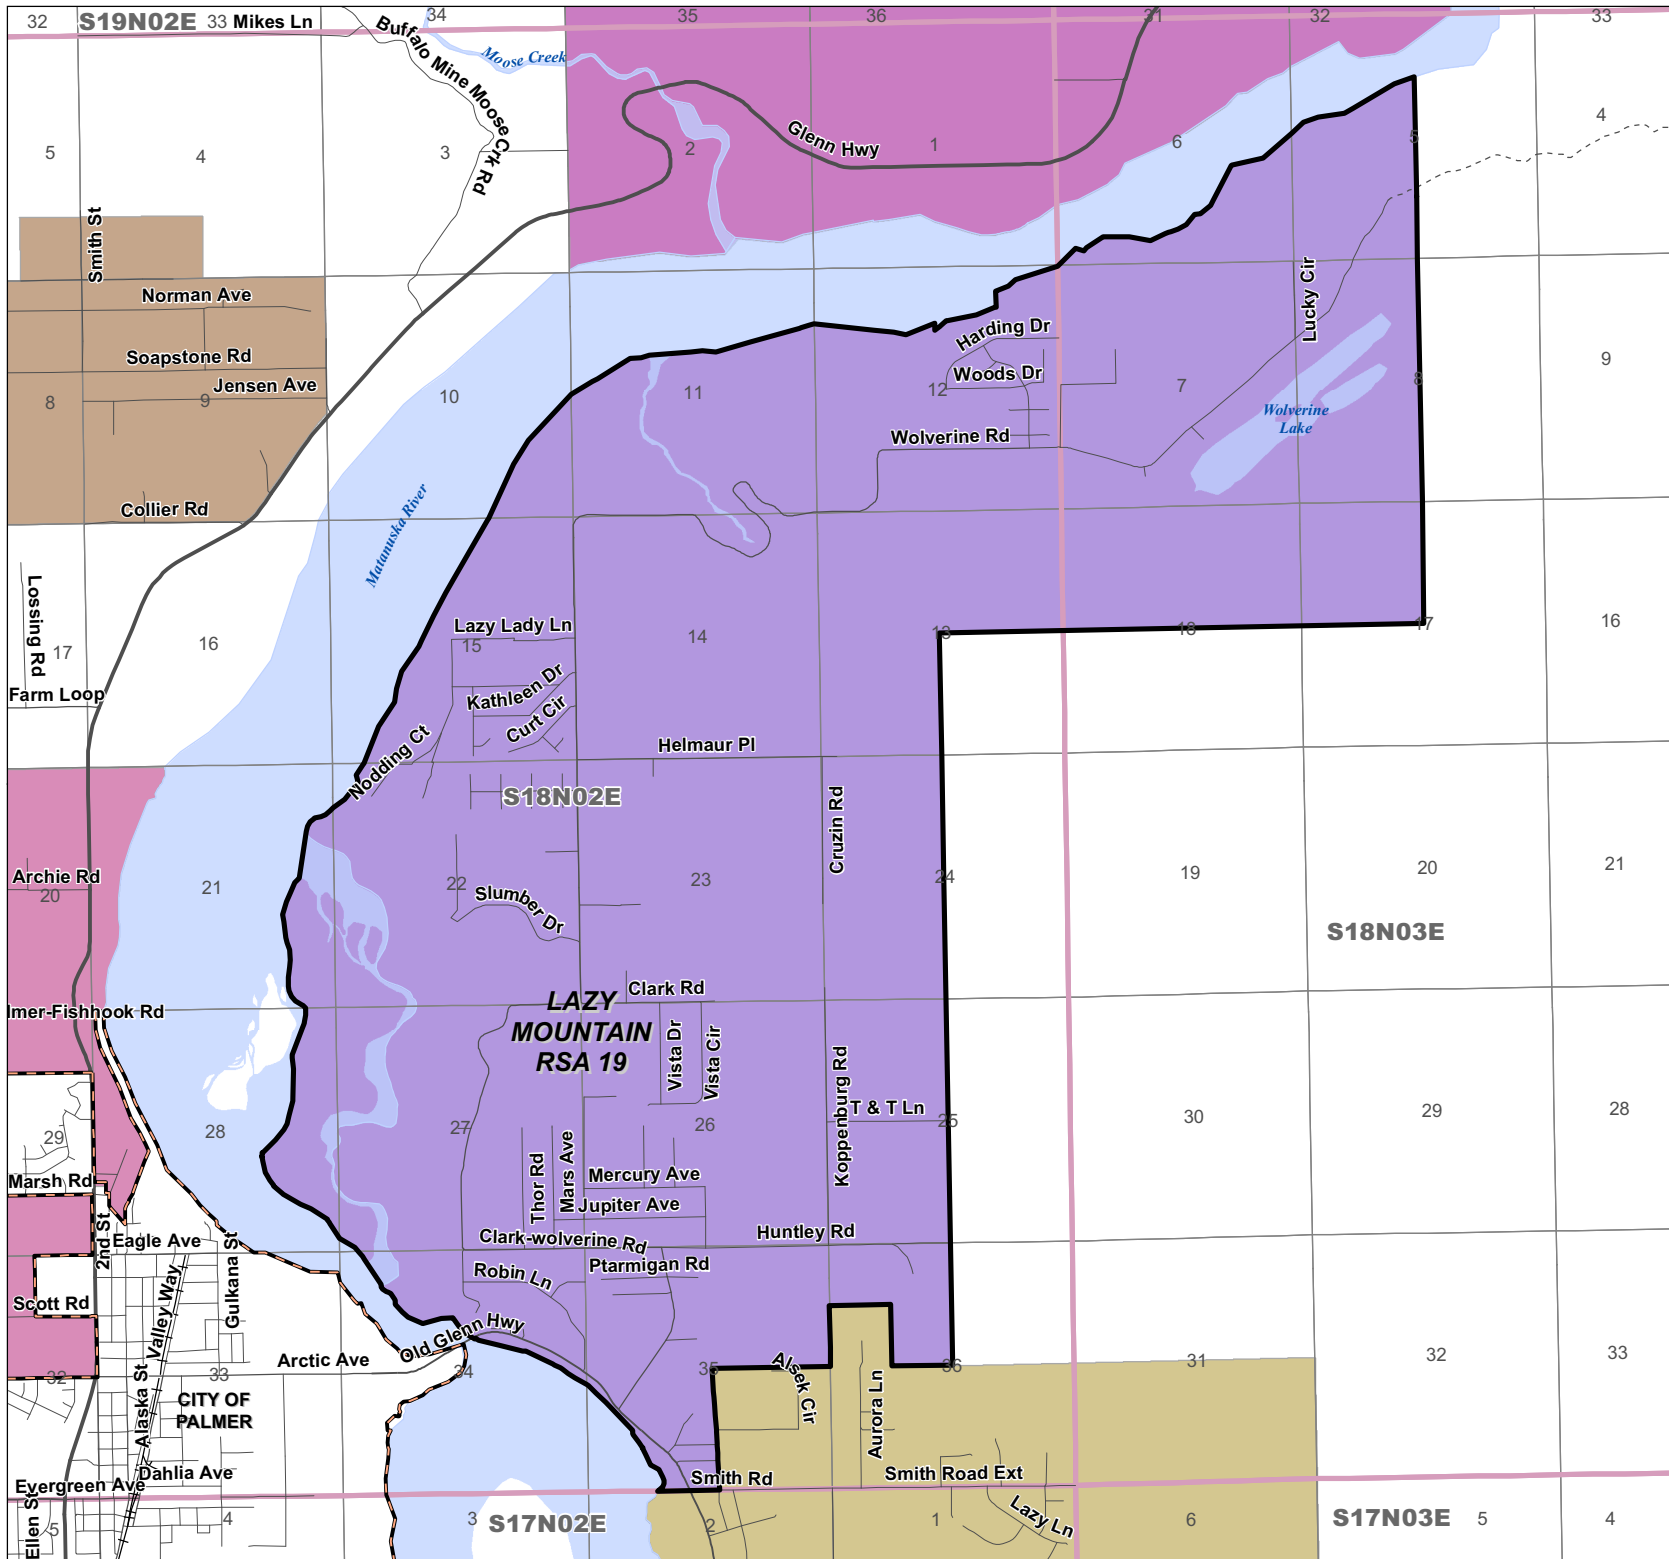

LAZY MOUNTAIN Road Service Area #19

Legend

CITY BOUNDARY

Road Service Areas

- ALPINE
- BIG LAKE
- BOGARD
- CASWELL LAKES
- FAIRVIEW
- GOLD TRAIL
- GREATER BUTTE
- GREATER TALKEETNA
- GREATER WILLOW
- KNIK
- LAZY MOUNTAIN
- MEADOW LAKES
- MIDWAY
- NORTH COLONY
- SOUTH COLONY
- TRAPPER CREEK

Road Classifications

- HIGHWAY
- MAJOR
- MEDIUM
- MINOR
- PRIMITIVE
- THE ALASKA RAILROAD