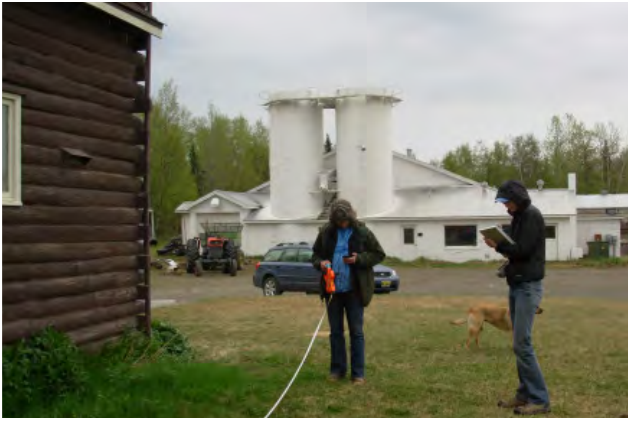

# Spring Creek Farm

Kids from Trailside Discovery Camp and cast of the national tv show AquaKids installed a rain garden at Spring Creek Farm, an Environmental Learning Center in Palmer. The rain garden will be featured on an episode of AquaKids.

Filming rain garden planting with AquaKids.

**Constructed: July 2012**

**Size: 160 sq. ft.**

**Total Cost: \$1110**

Excavation: \$860

Topsoil: \$60

Mulch: \$40

Plants: \$150

**Plant List:** Iris, Potentilla, Feather Reedgrass, Columbine, Moonshine Yarrow, Paprika Yarrow, Dianthis

**We buried a gutter extension in a rock trench to bring stormwater input away from the foundation and into the rain garden.**