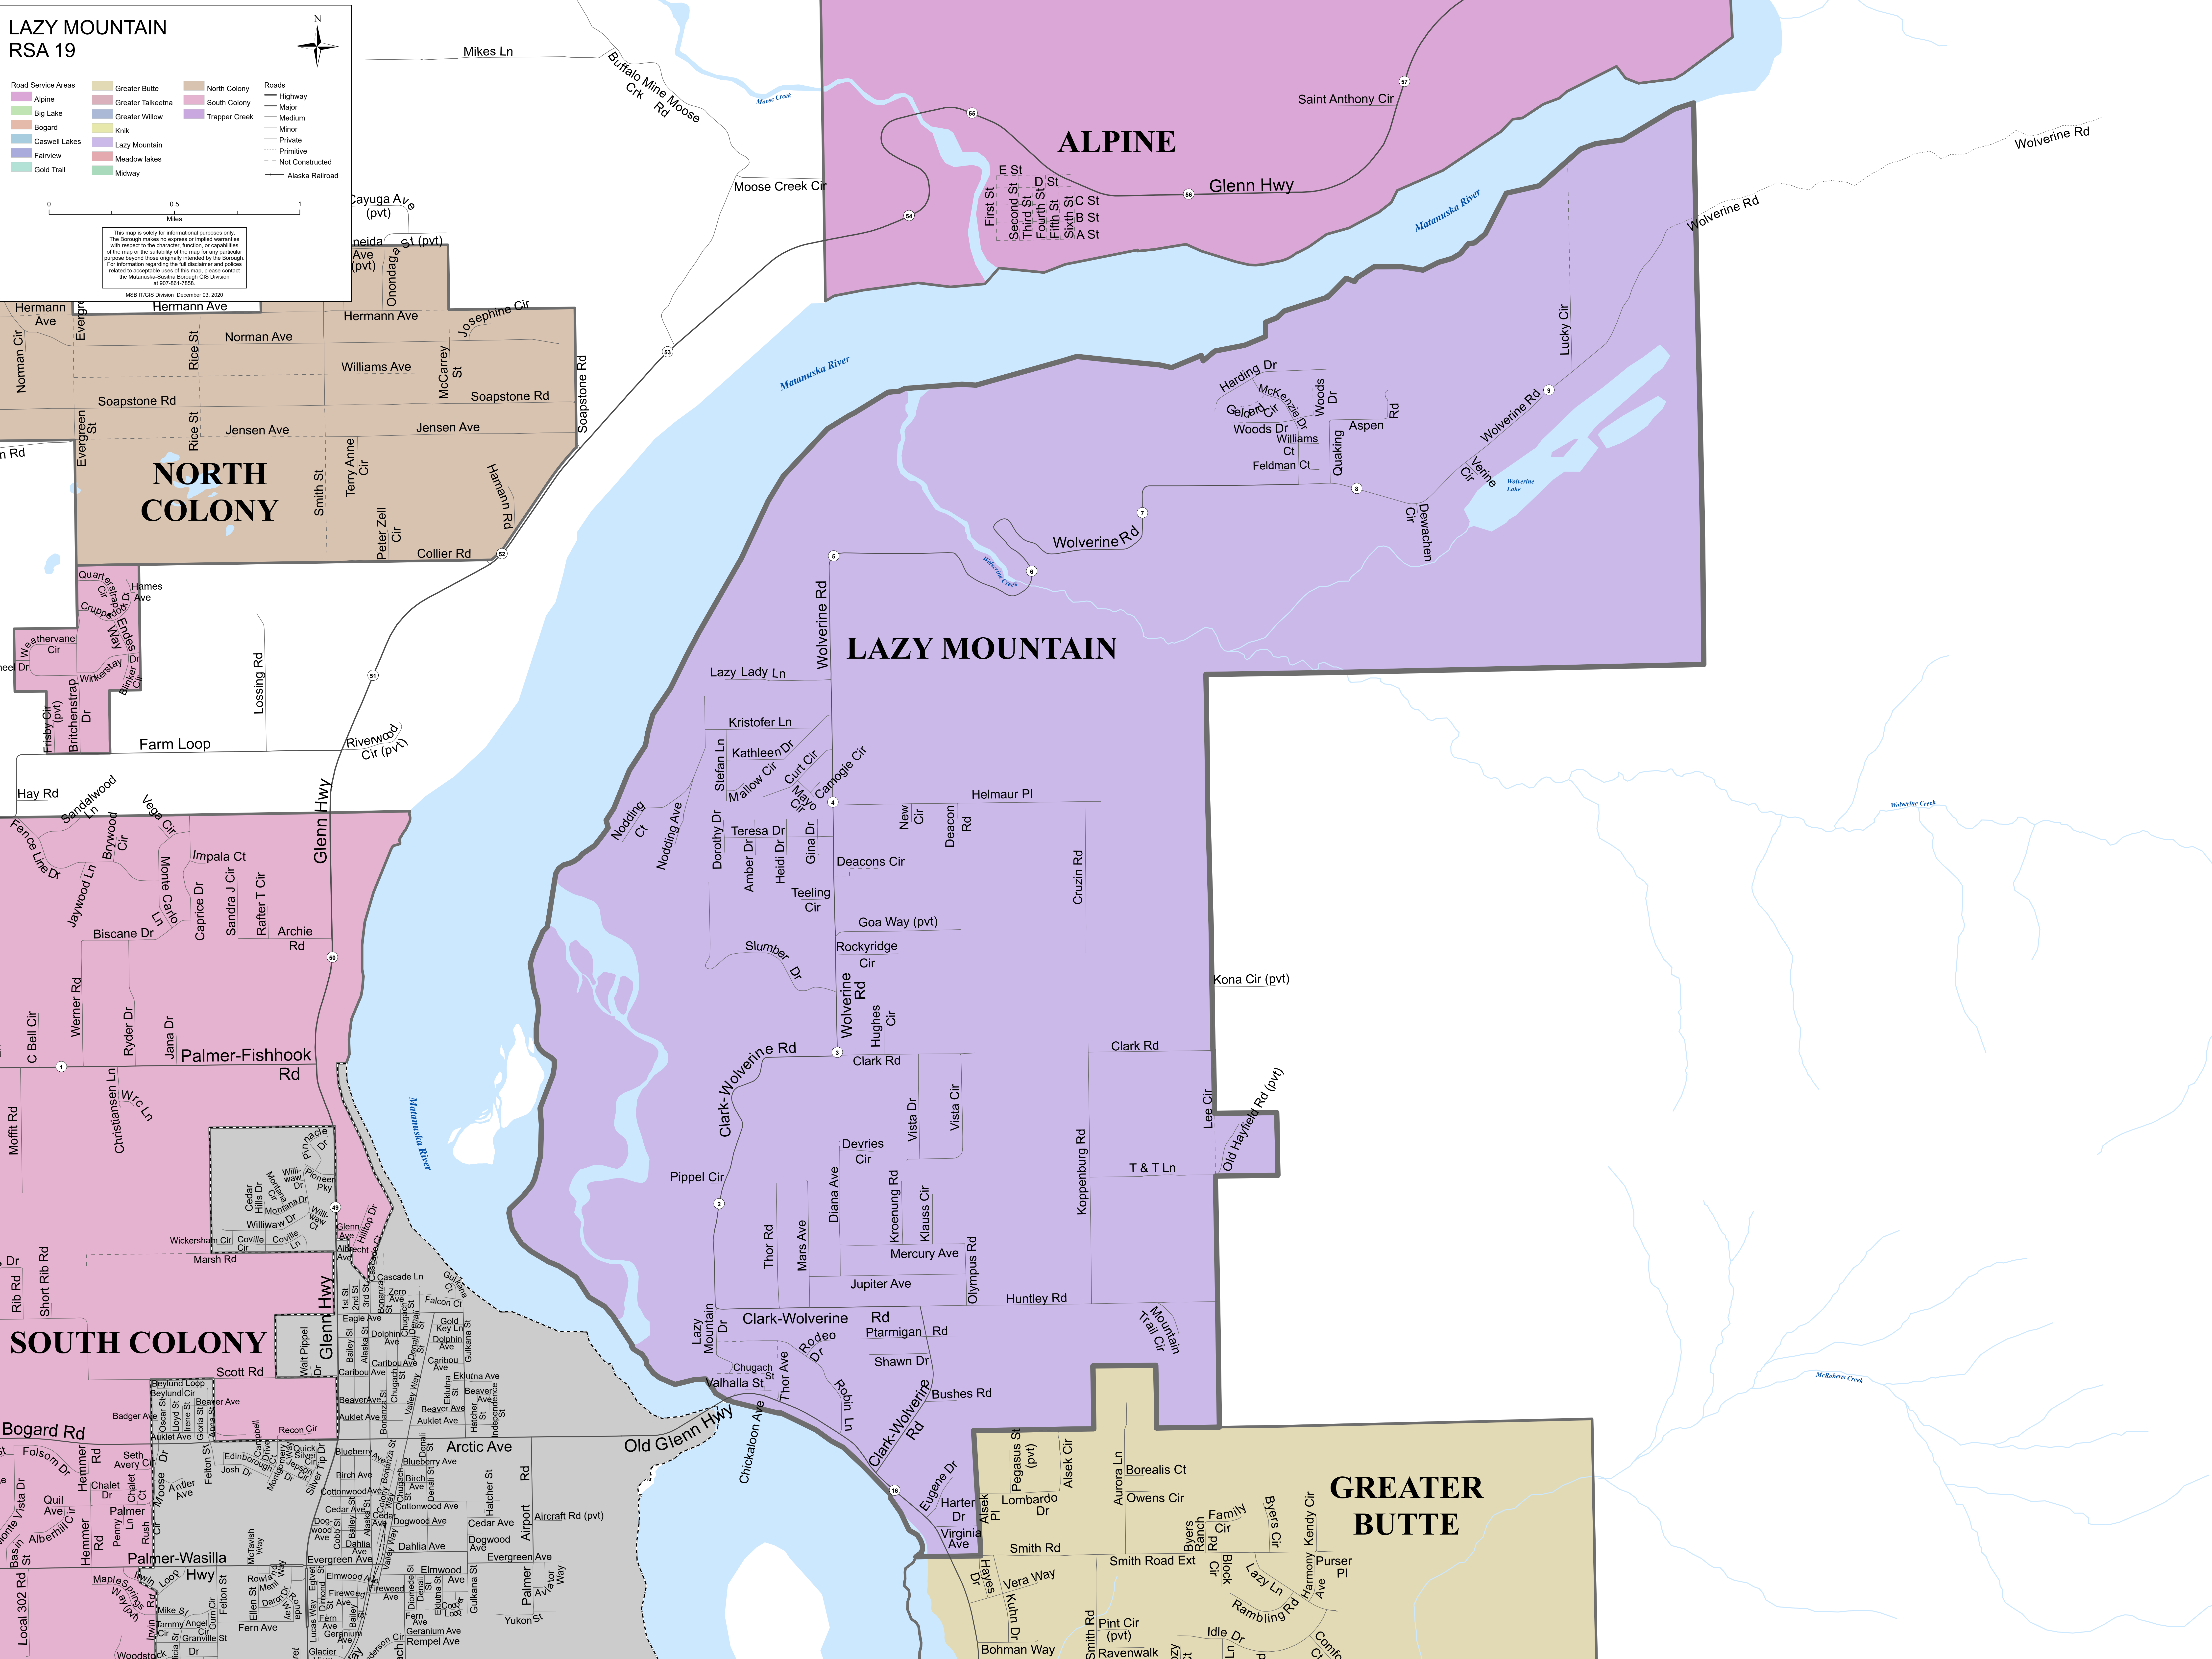

LAZY MOUNTAIN RSA 19

Road Service Areas	Greater Butte	North Colony	Roads
Alpine	Greater Talkootna	South Colony	Highway
Big Lake	Greater Willow	Trapper Creek	Major
Bogard	Knik		Medium
Caswell Lakes	Lazy Mountain		Minor
Fairview	Meadow lakes		Private
Gold Trail	Midway		Primitive
			Not Constructed
			Alaska Railroad

MSB GIS Division, December 03, 2020

SOUTH COLONY

LAZY MOUNTAIN

ALPINE

GREATER BUTTE