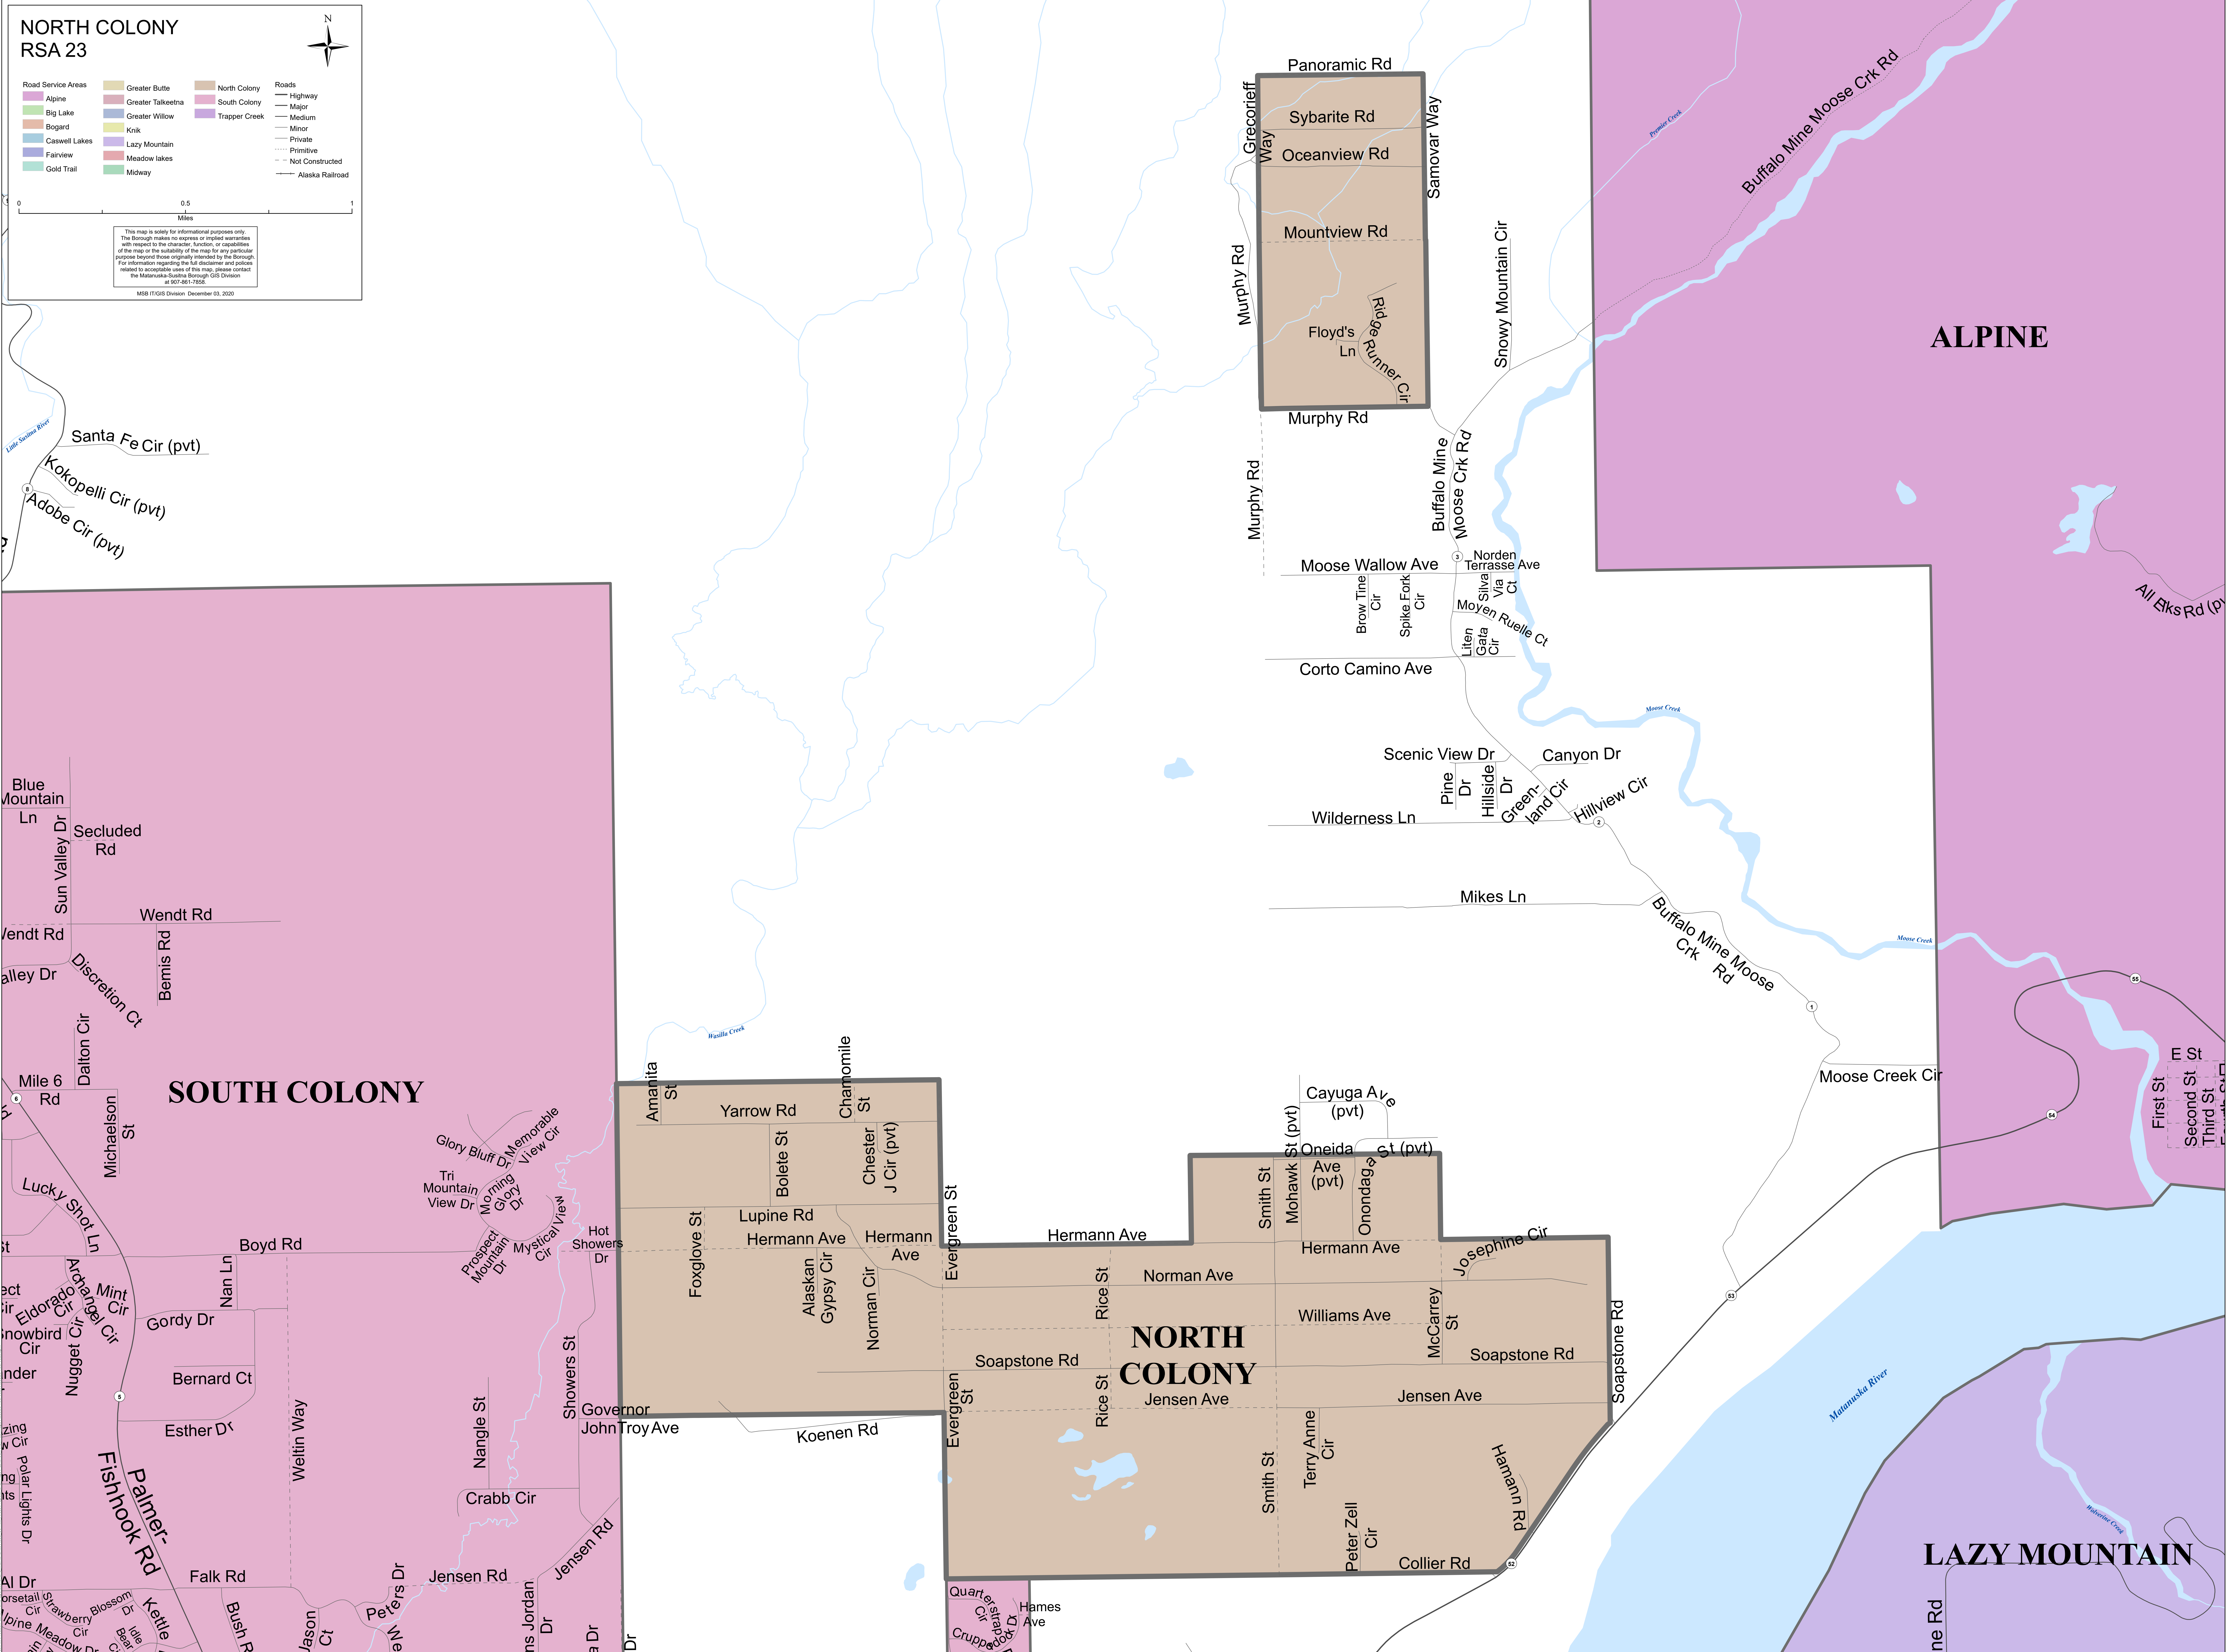

**NORTH COLONY  
RSA 23**

Road Service Areas	Greater Butte	North Colony	Roads
Alpine	Greater Talkootina	South Colony	Highway
Big Lake	Greater Willow	South Colony	Major
Bogard	Krik	Trapper Creek	Medium
Caswell Lakes	Lazy Mountain		Minor
Fairview	Meadow lakes		Private
Gold Trail	Midway		Primitive
			Not Constructed
			Alaska Railroad

0 0.5 1  
Miles

This map is solely for informational purposes only. The Borough makes no express or implied warranties with respect to the character, function, or capabilities of the map or the suitability of the map for any particular purpose beyond those originally intended by the Borough. For information regarding the full disclaimer and policies related to acceptable uses of this map, please contact the Matanuska-Susitna Borough GIS Division at 907-861-7855.

MSB GIS Division December 03, 2020

**SOUTH COLONY**

**NORTH COLONY**

**ALPINE**

**LAZY MOUNTAIN**