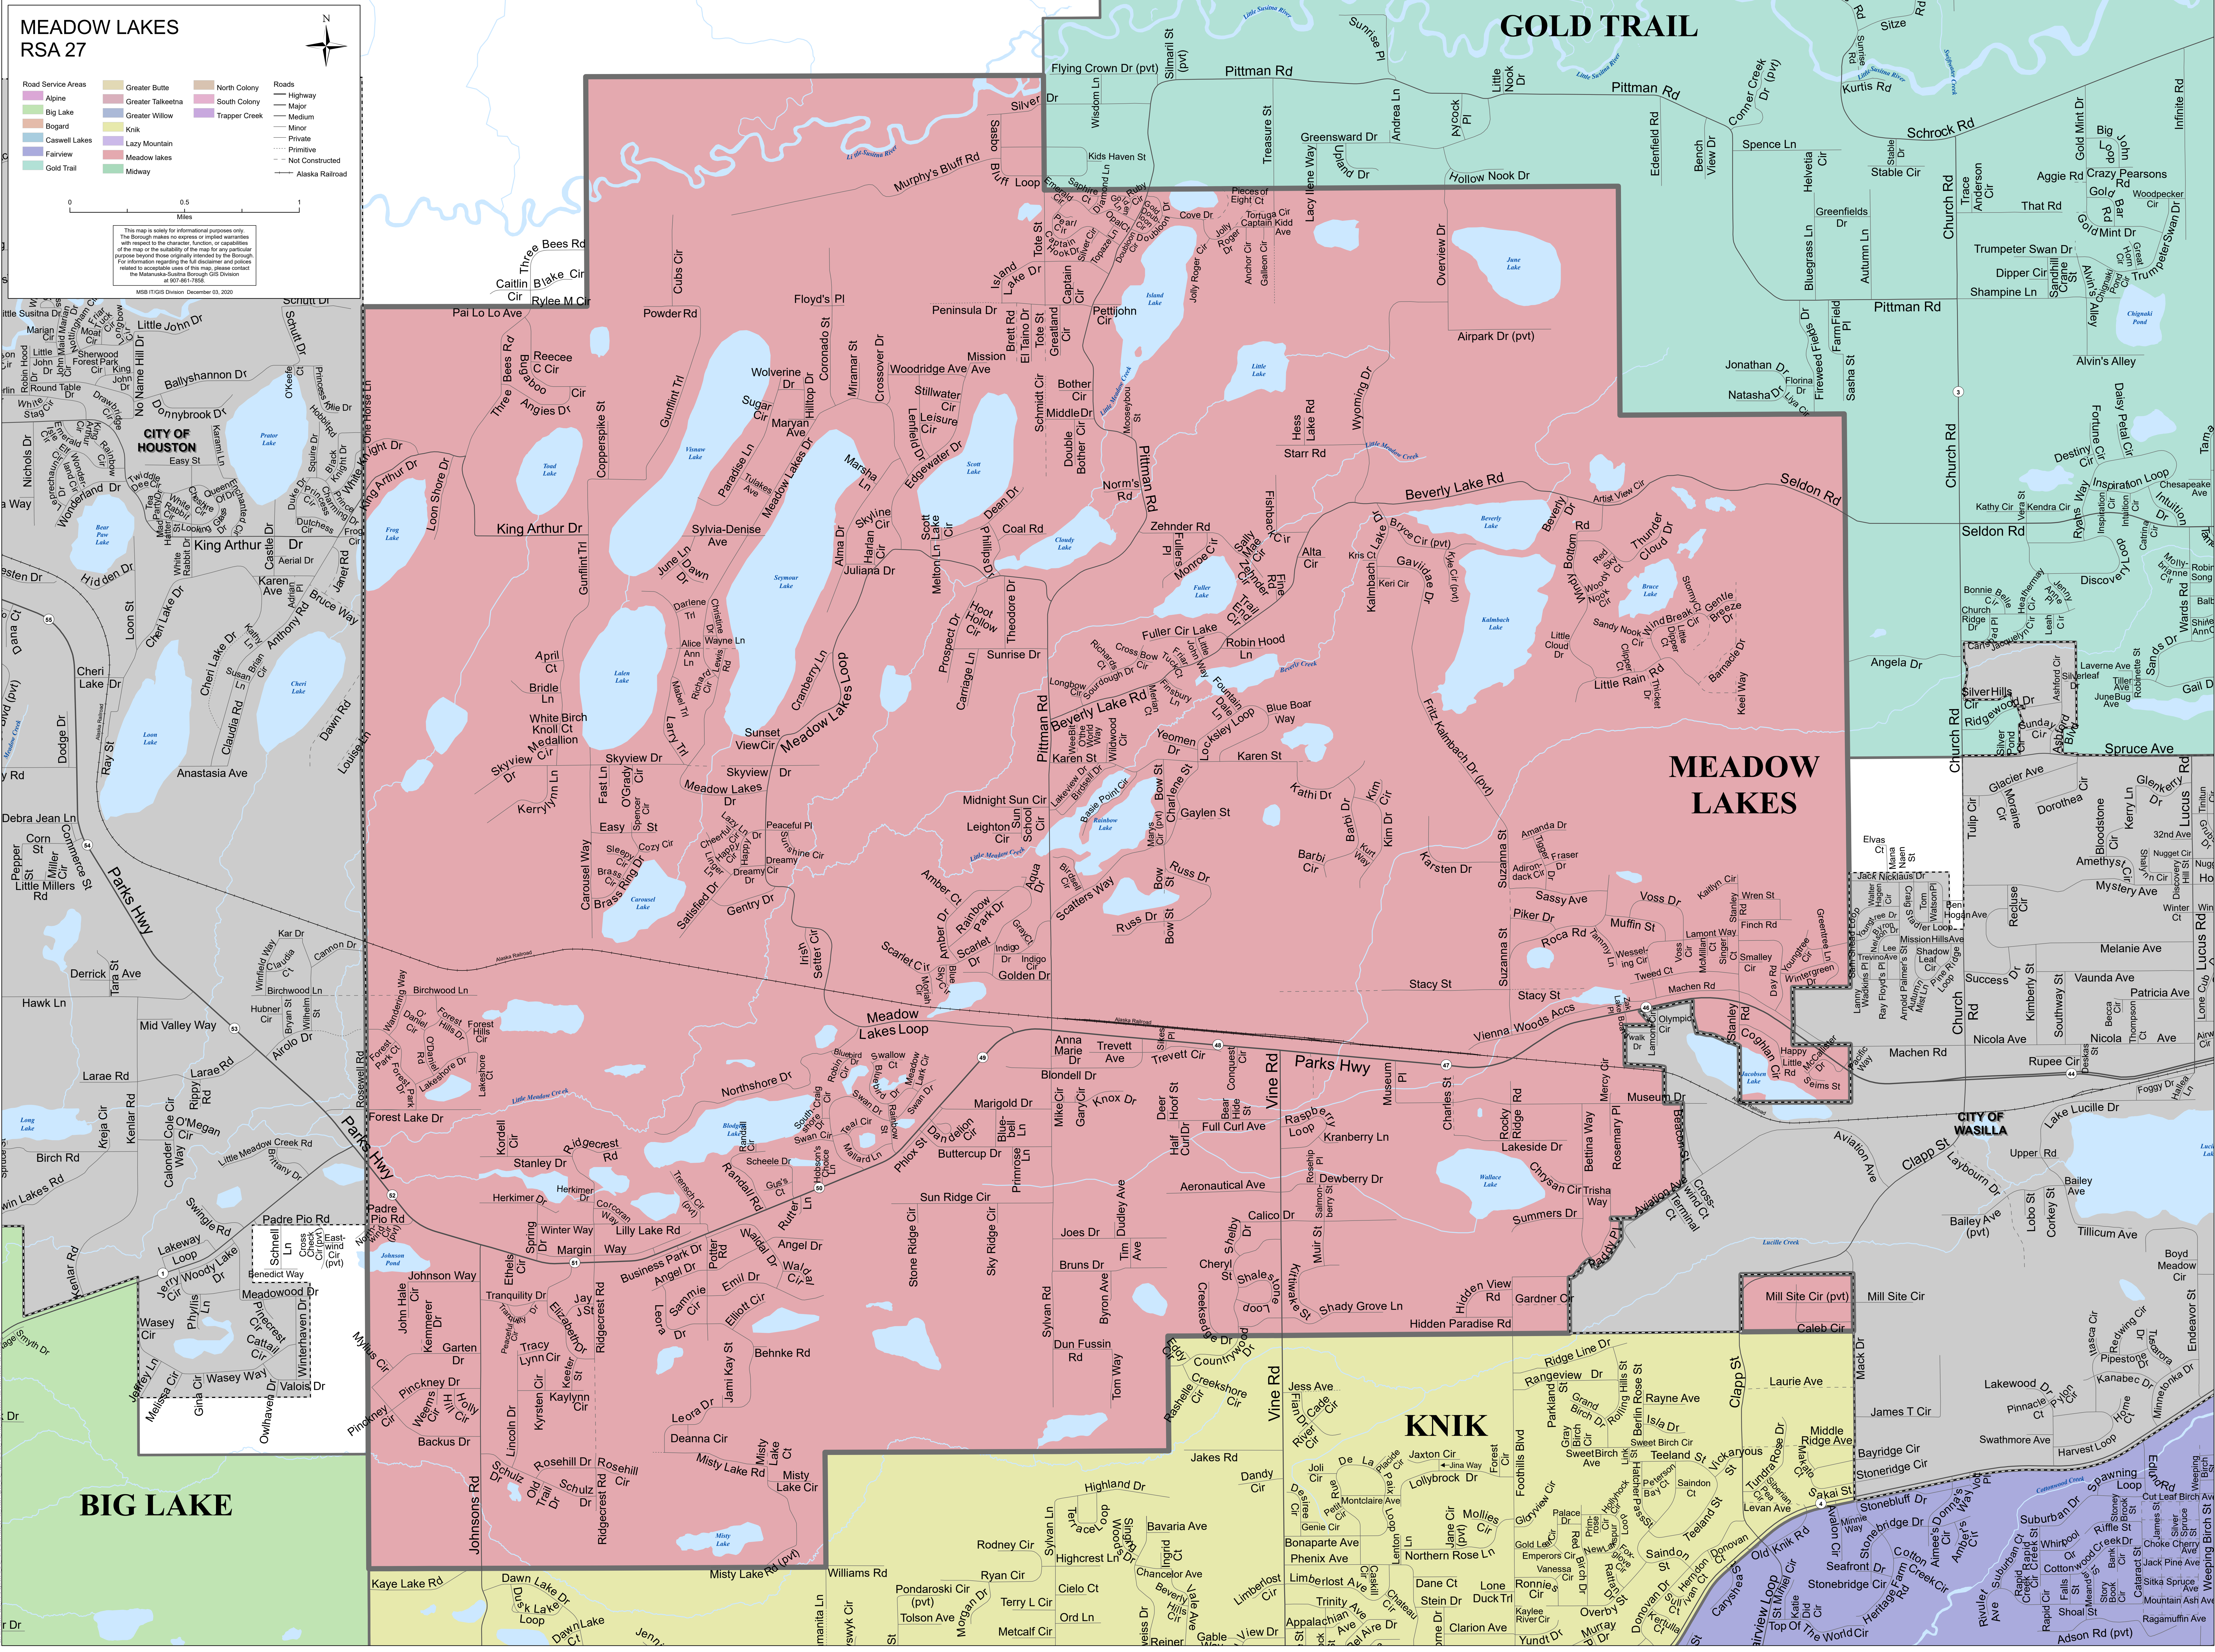

MEADOW LAKES RSA 27

Greater Butte	North Colony	Roads
Greater Talketta	South Colony	Highway
Greater Willow	Trapper Creek	Major
Bogard	Knik	Minor
Caswell Lakes	Lazy Mountain	Private
Gold Trail	Meadow lakes	Primitive
	Midway	Not Constructed
		Alaska Railroad

MSB GIS Division December 03, 2009

GOLD TRAIL

MEADOW LAKES

KNIK

BIG LAKE