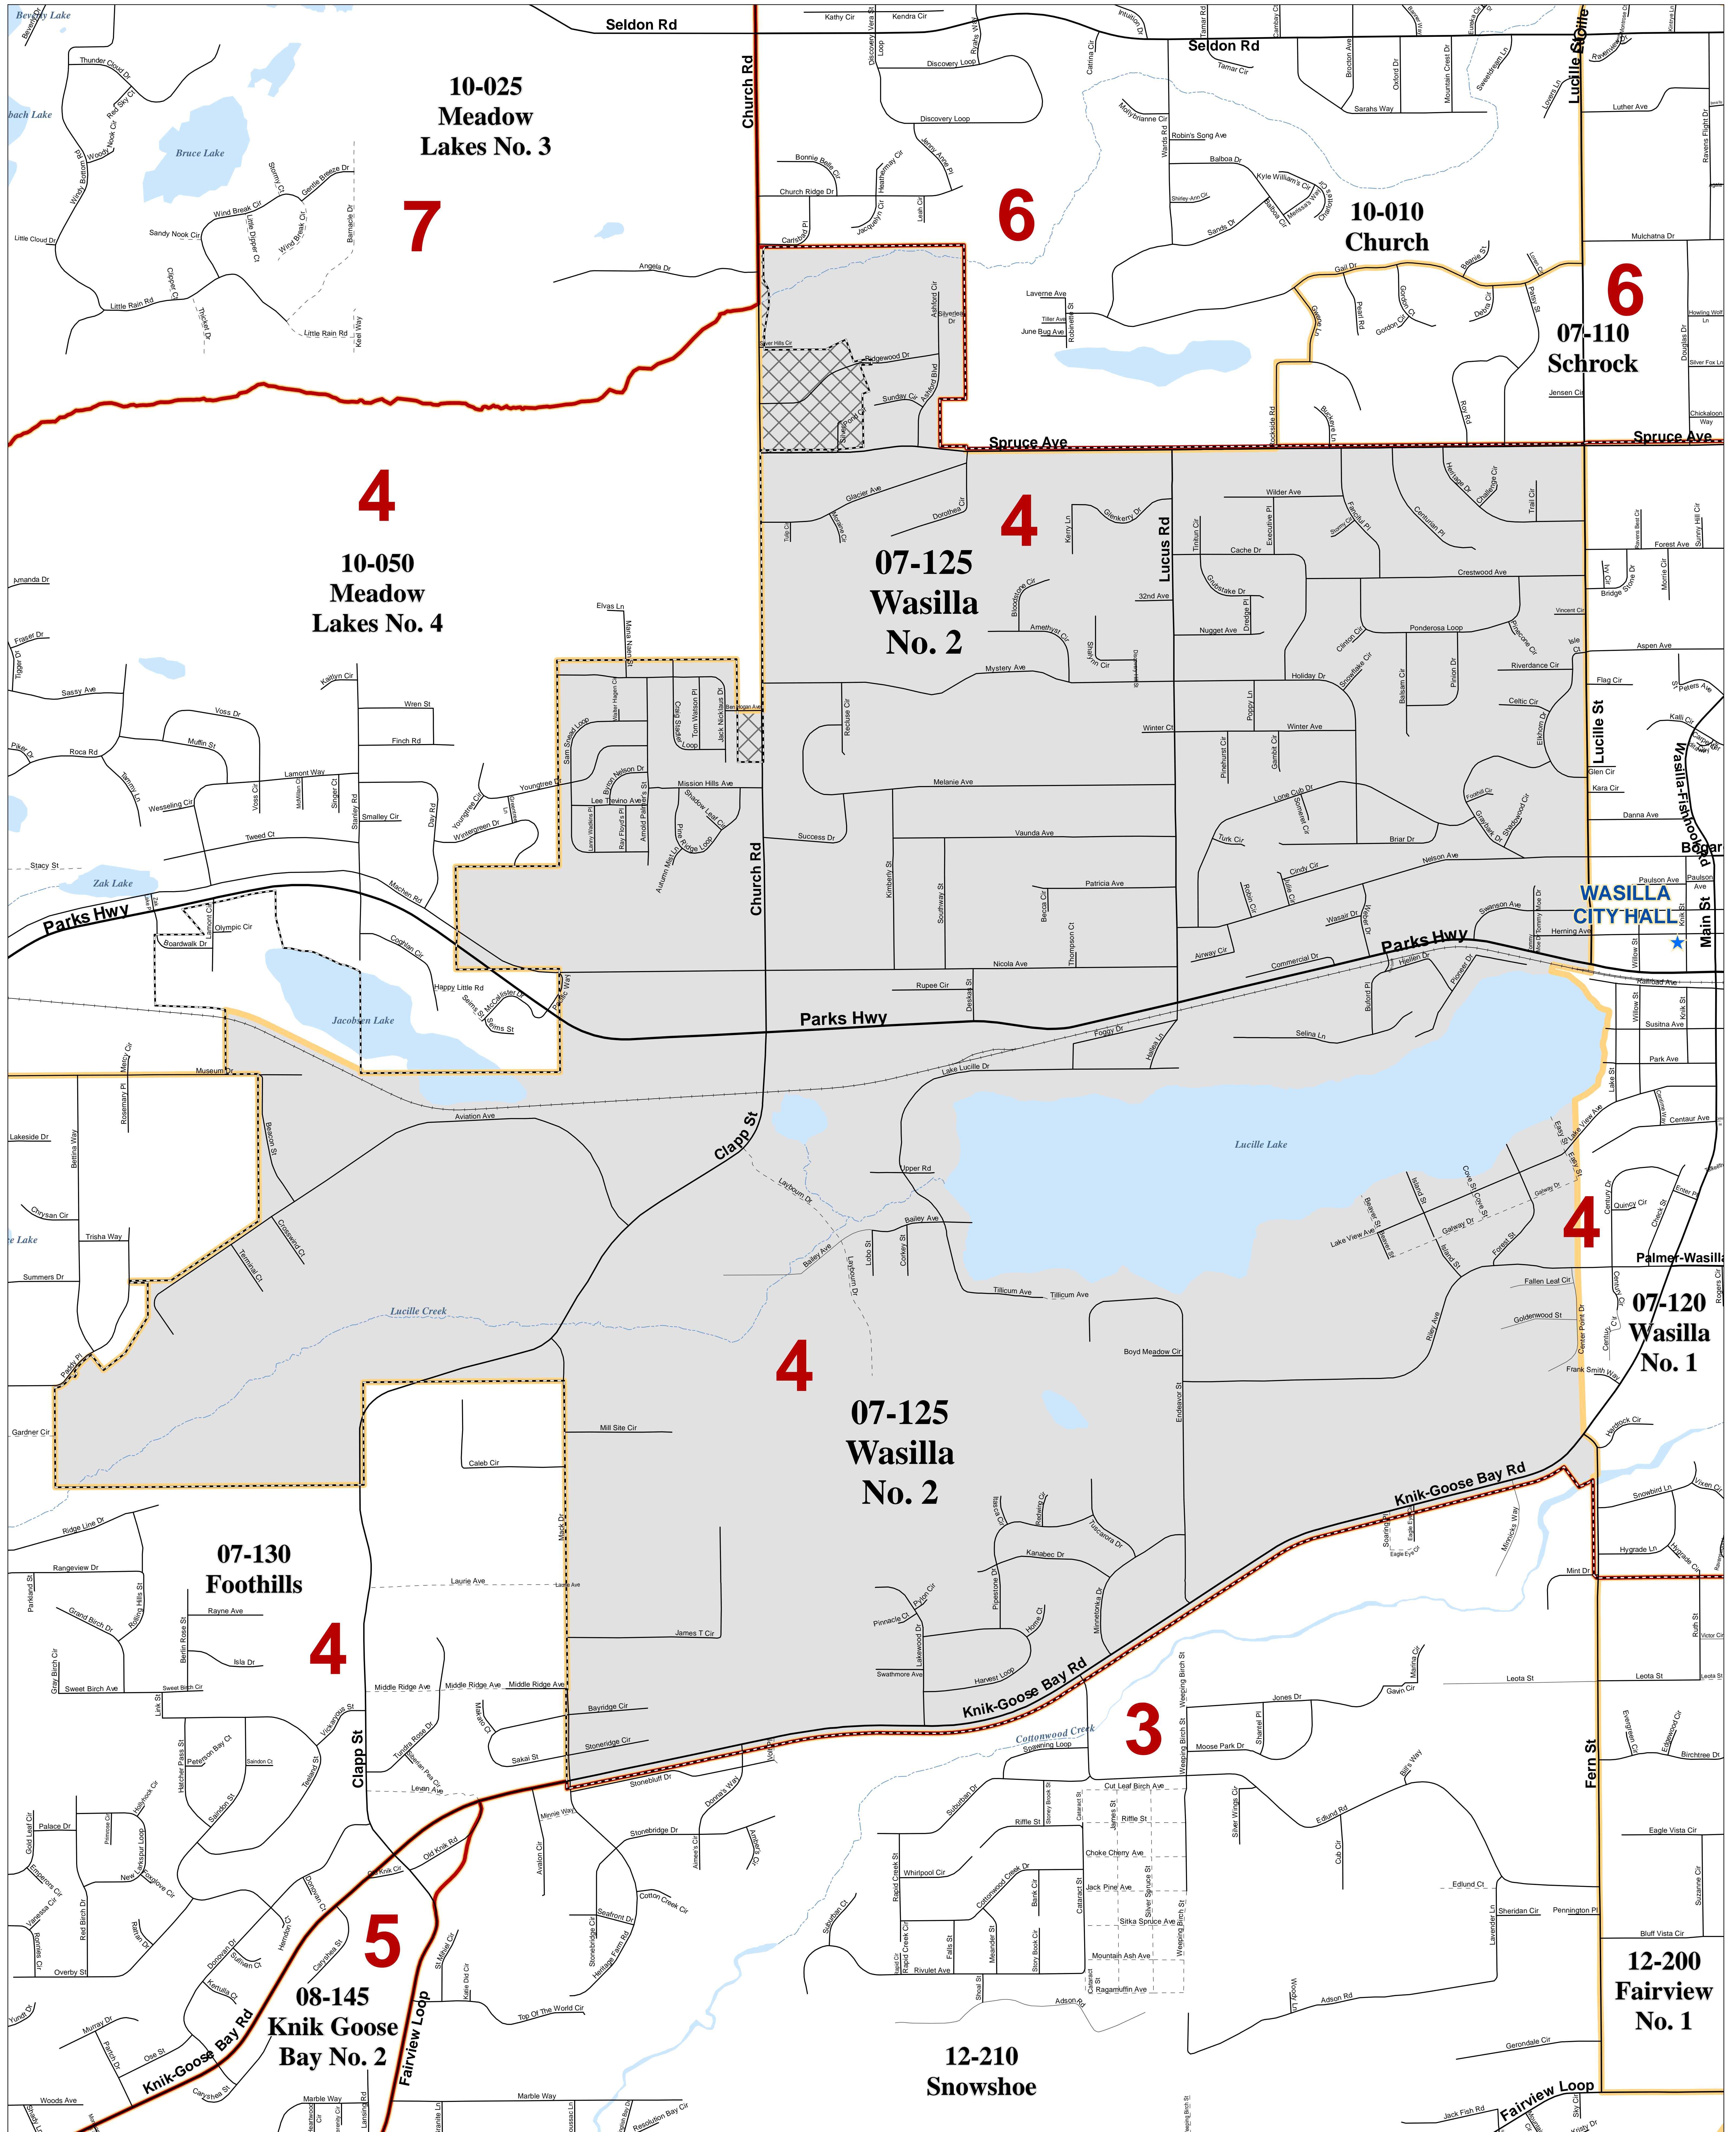

Matanuska - Susitna Borough Voting Precincts

- Polling Location
- Precinct Outside of City Boundary
- City Boundaries
- Assembly District and School Board Boundaries
- Voting Precinct Boundaries
- Railroad
- Roads**
- Highway
- Major
- Medium
- Minor
- Private
- Primitive
- Not Constructed

Precinct # 07-125 Wasilla No. 2

Poll Location:
WASILLA CITY HALL
 290 E. Herring Avenue

Prepared by MSB
 IT Department - GIS Division
 Data Sources: Matanuska-Susitna Borough
 State of Alaska Division of Elections
 September 2019