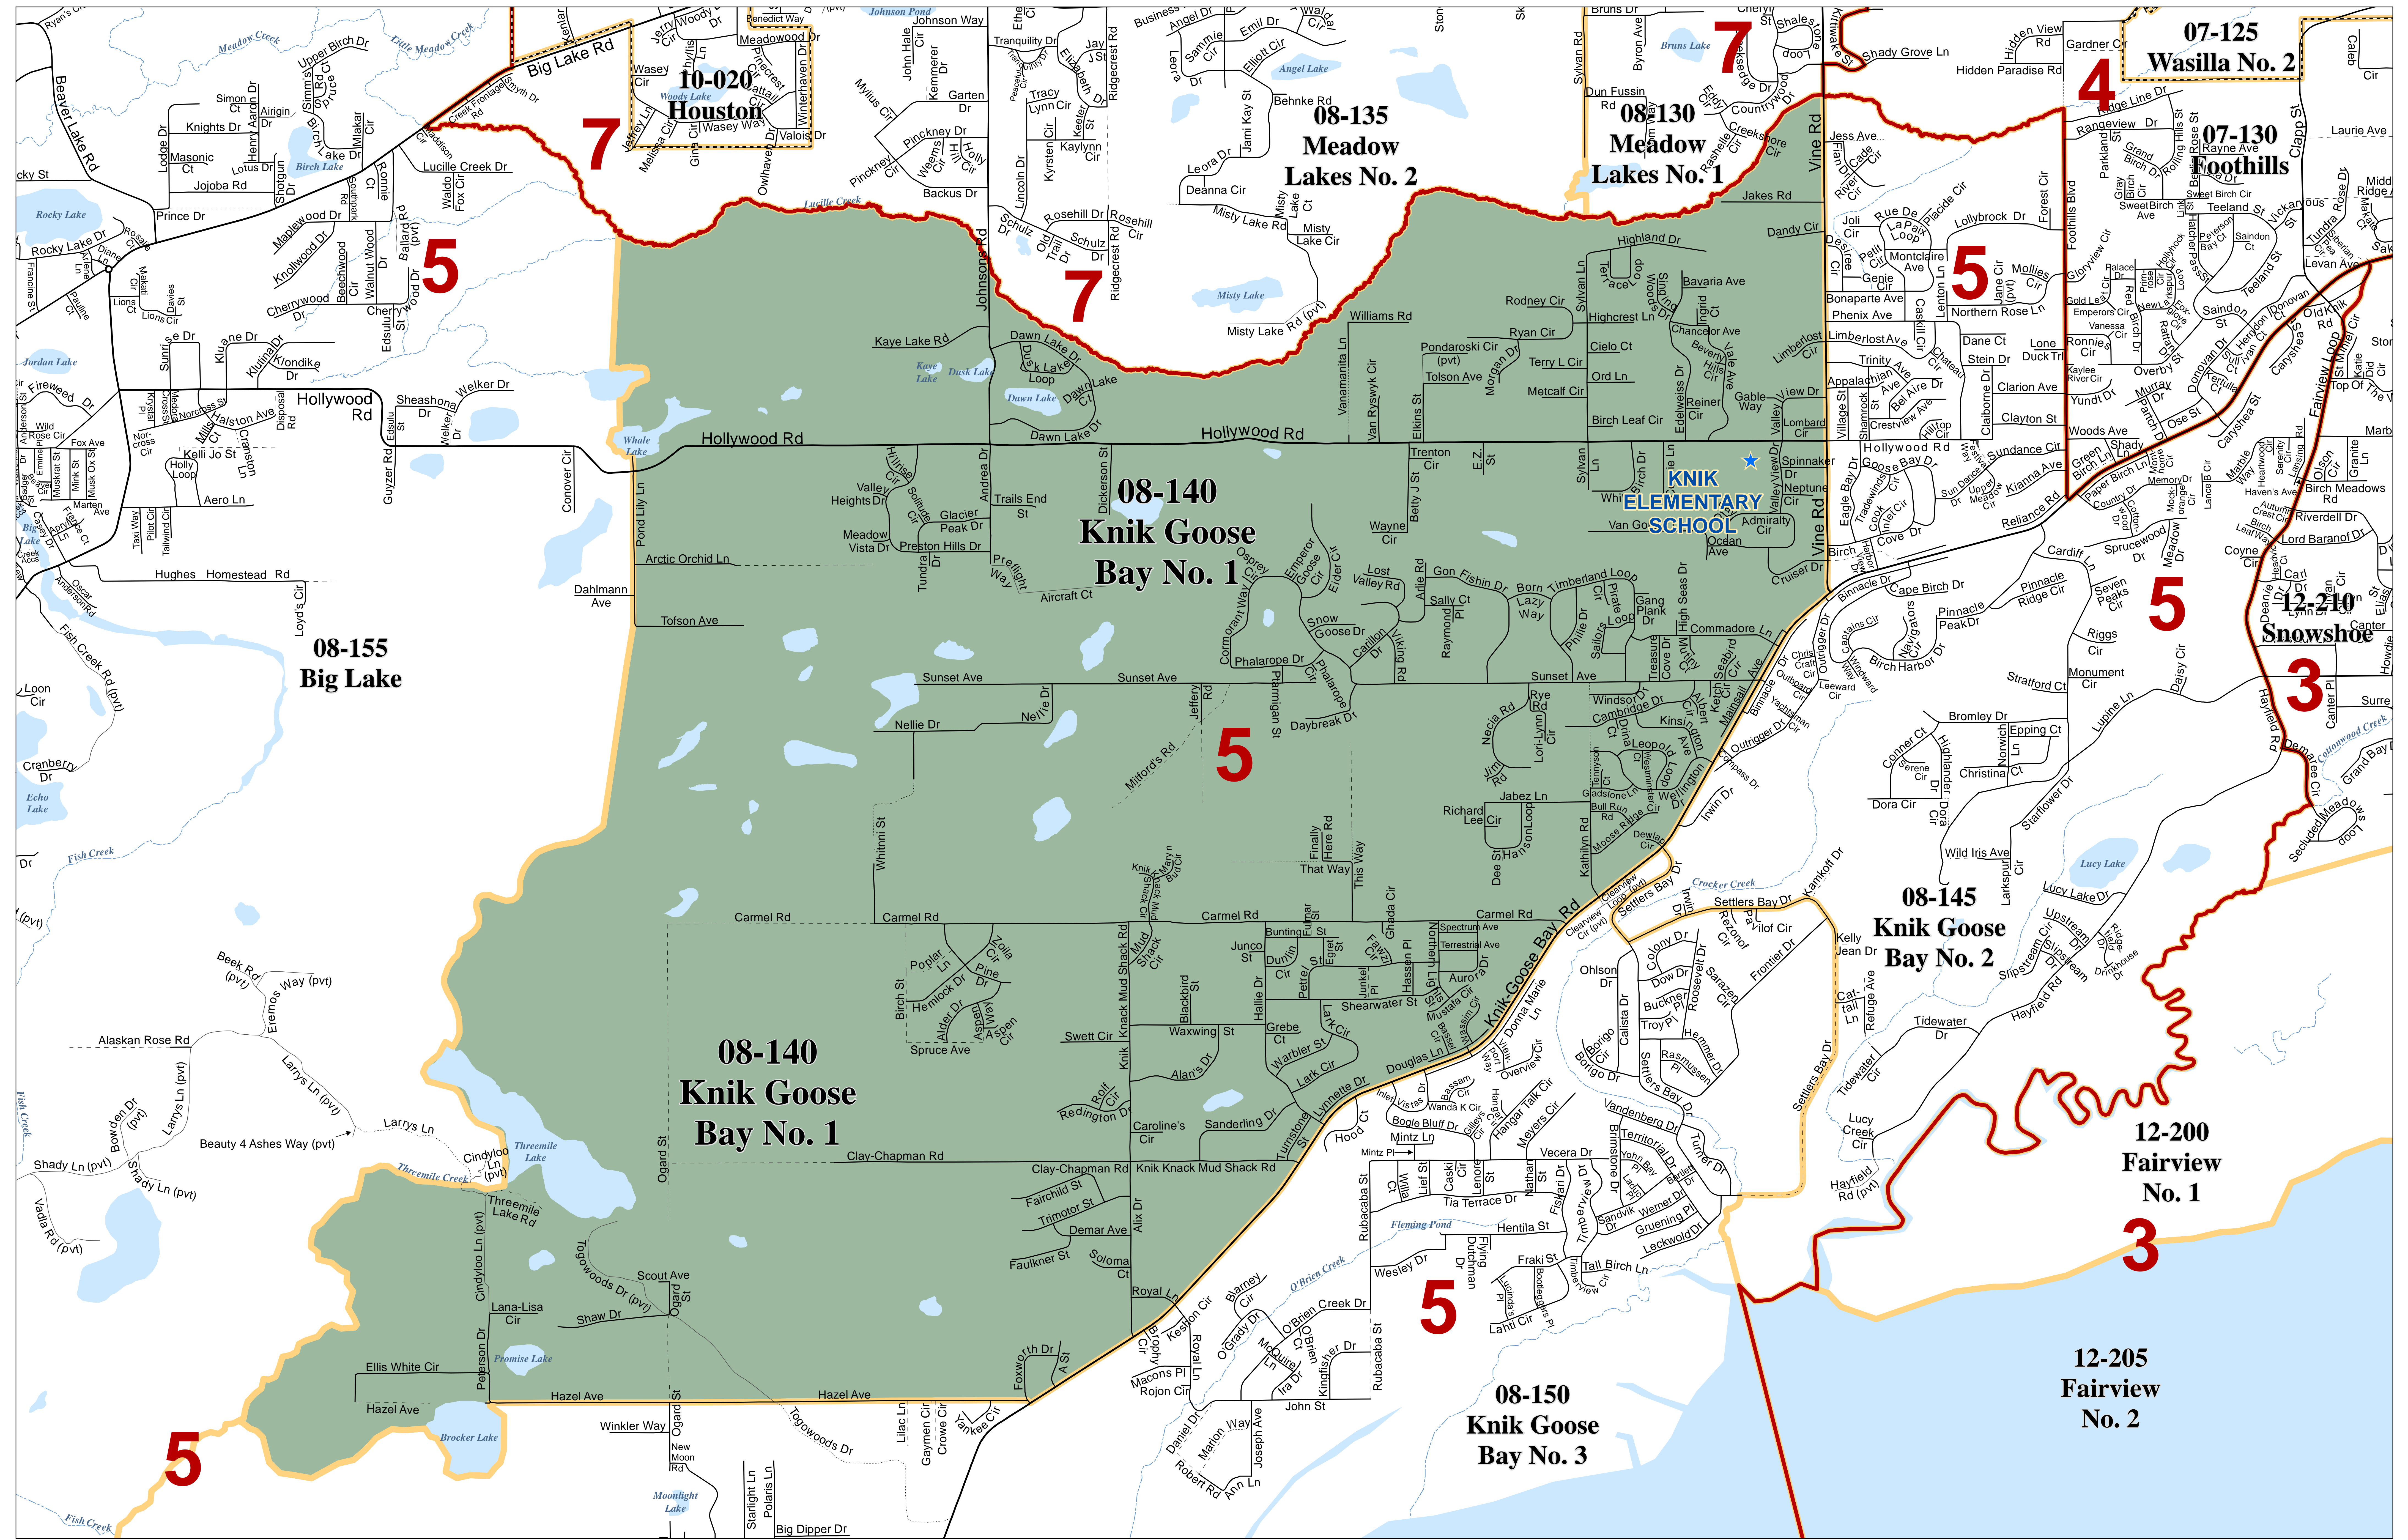

# Matanuska - Susitna Borough Voting Precincts

## Precinct # 08-140 Knik Goose Bay No. 1

Poll Location:  
**KNIK ELEMENTARY SCHOOL**  
6350 W. Hollywood Road

- Polling Location
- City Boundaries
- Assembly District and School Board Boundaries
- Voting Precinct Boundaries
- Railroad
- Highway
- Major
- Medium
- Minor
- Private
- Primitive
- Not Constructed

Prepared by MSB  
IT Department - GIS Division  
Data Sources: Matanuska-Susitna Borough  
State of Alaska Division of Elections  
September 2019