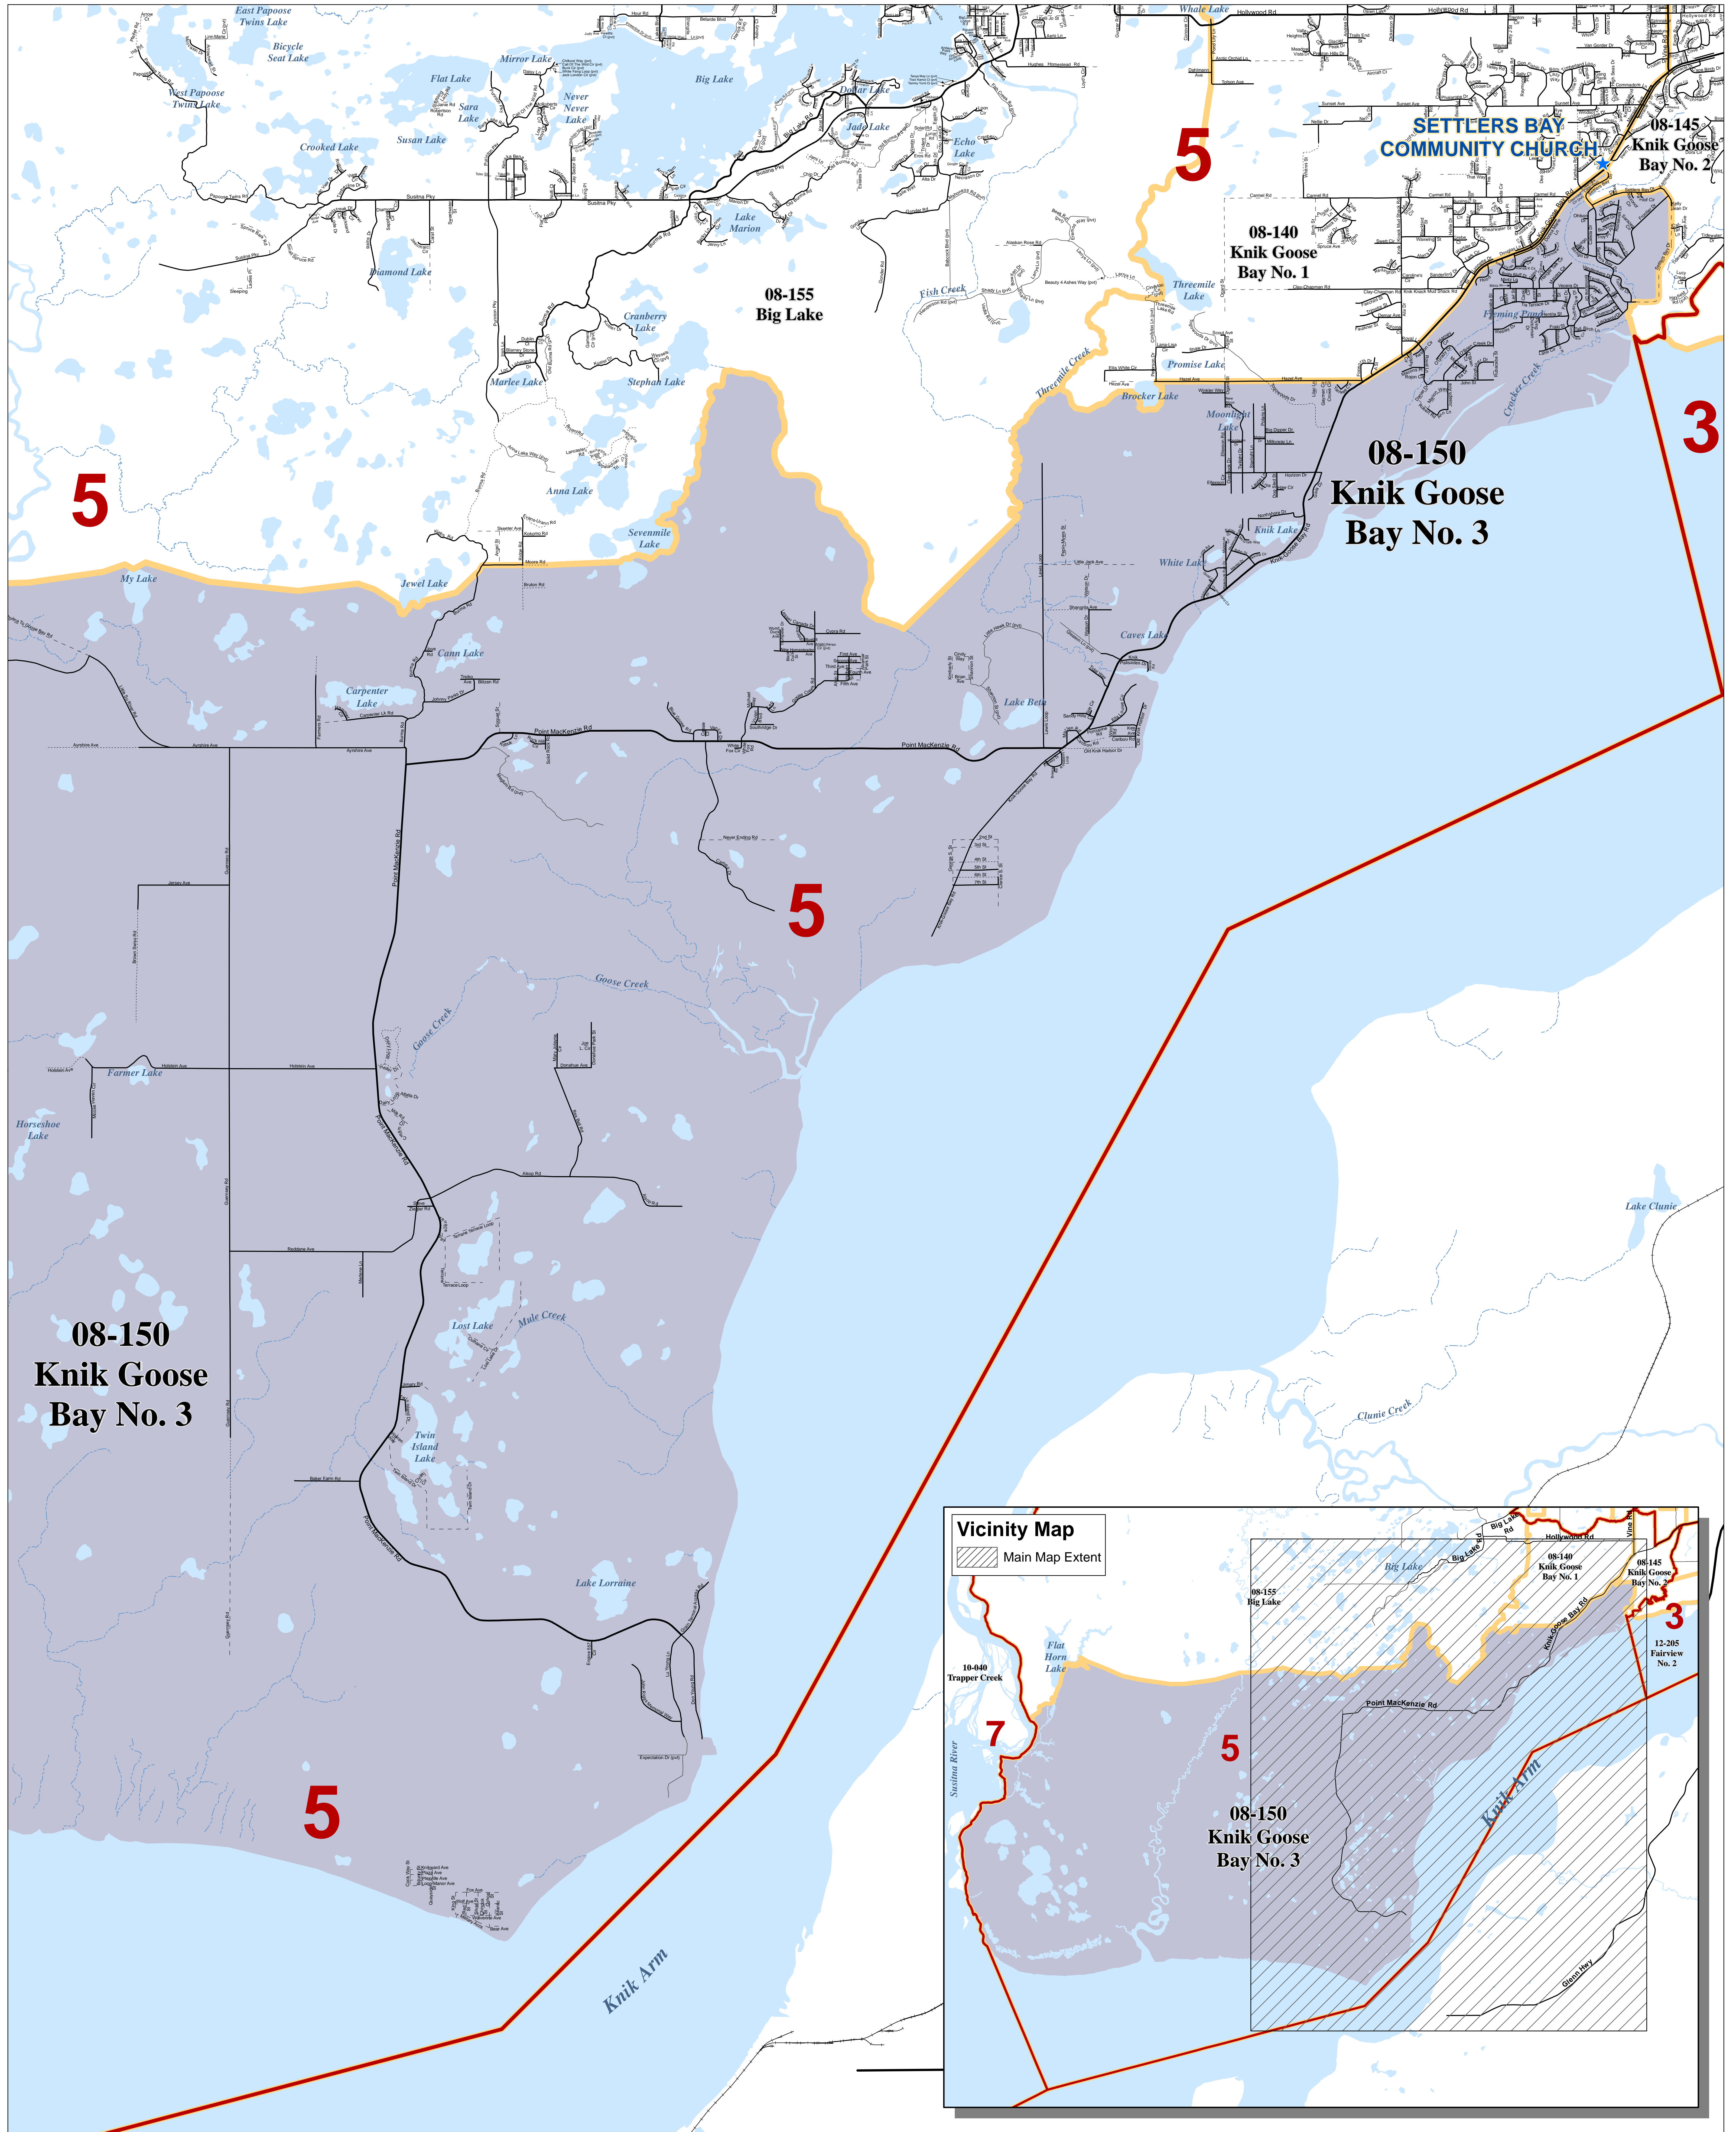

Matanuska - Susitna Borough Voting Precincts

Precinct # 08-150 Knik Goose Bay No. 3

Poll Location:
SETTLERS BAY COMMUNITY CHURCH
6865 W. Dewlap Circle

Prepared by MSB
IT Department - GIS Division
Data Sources: Matanuska-Susitna Borough
State of Alaska Division of Elections
September 2019

- ★ Polling Location
- City Boundaries
- Assembly District and School Board Boundaries
- Voting Precinct Boundaries
- Railroad
- Roads
  - Highway
  - Major
  - Medium
  - Minor
  - Private
  - Primitive
  - Not Constructed