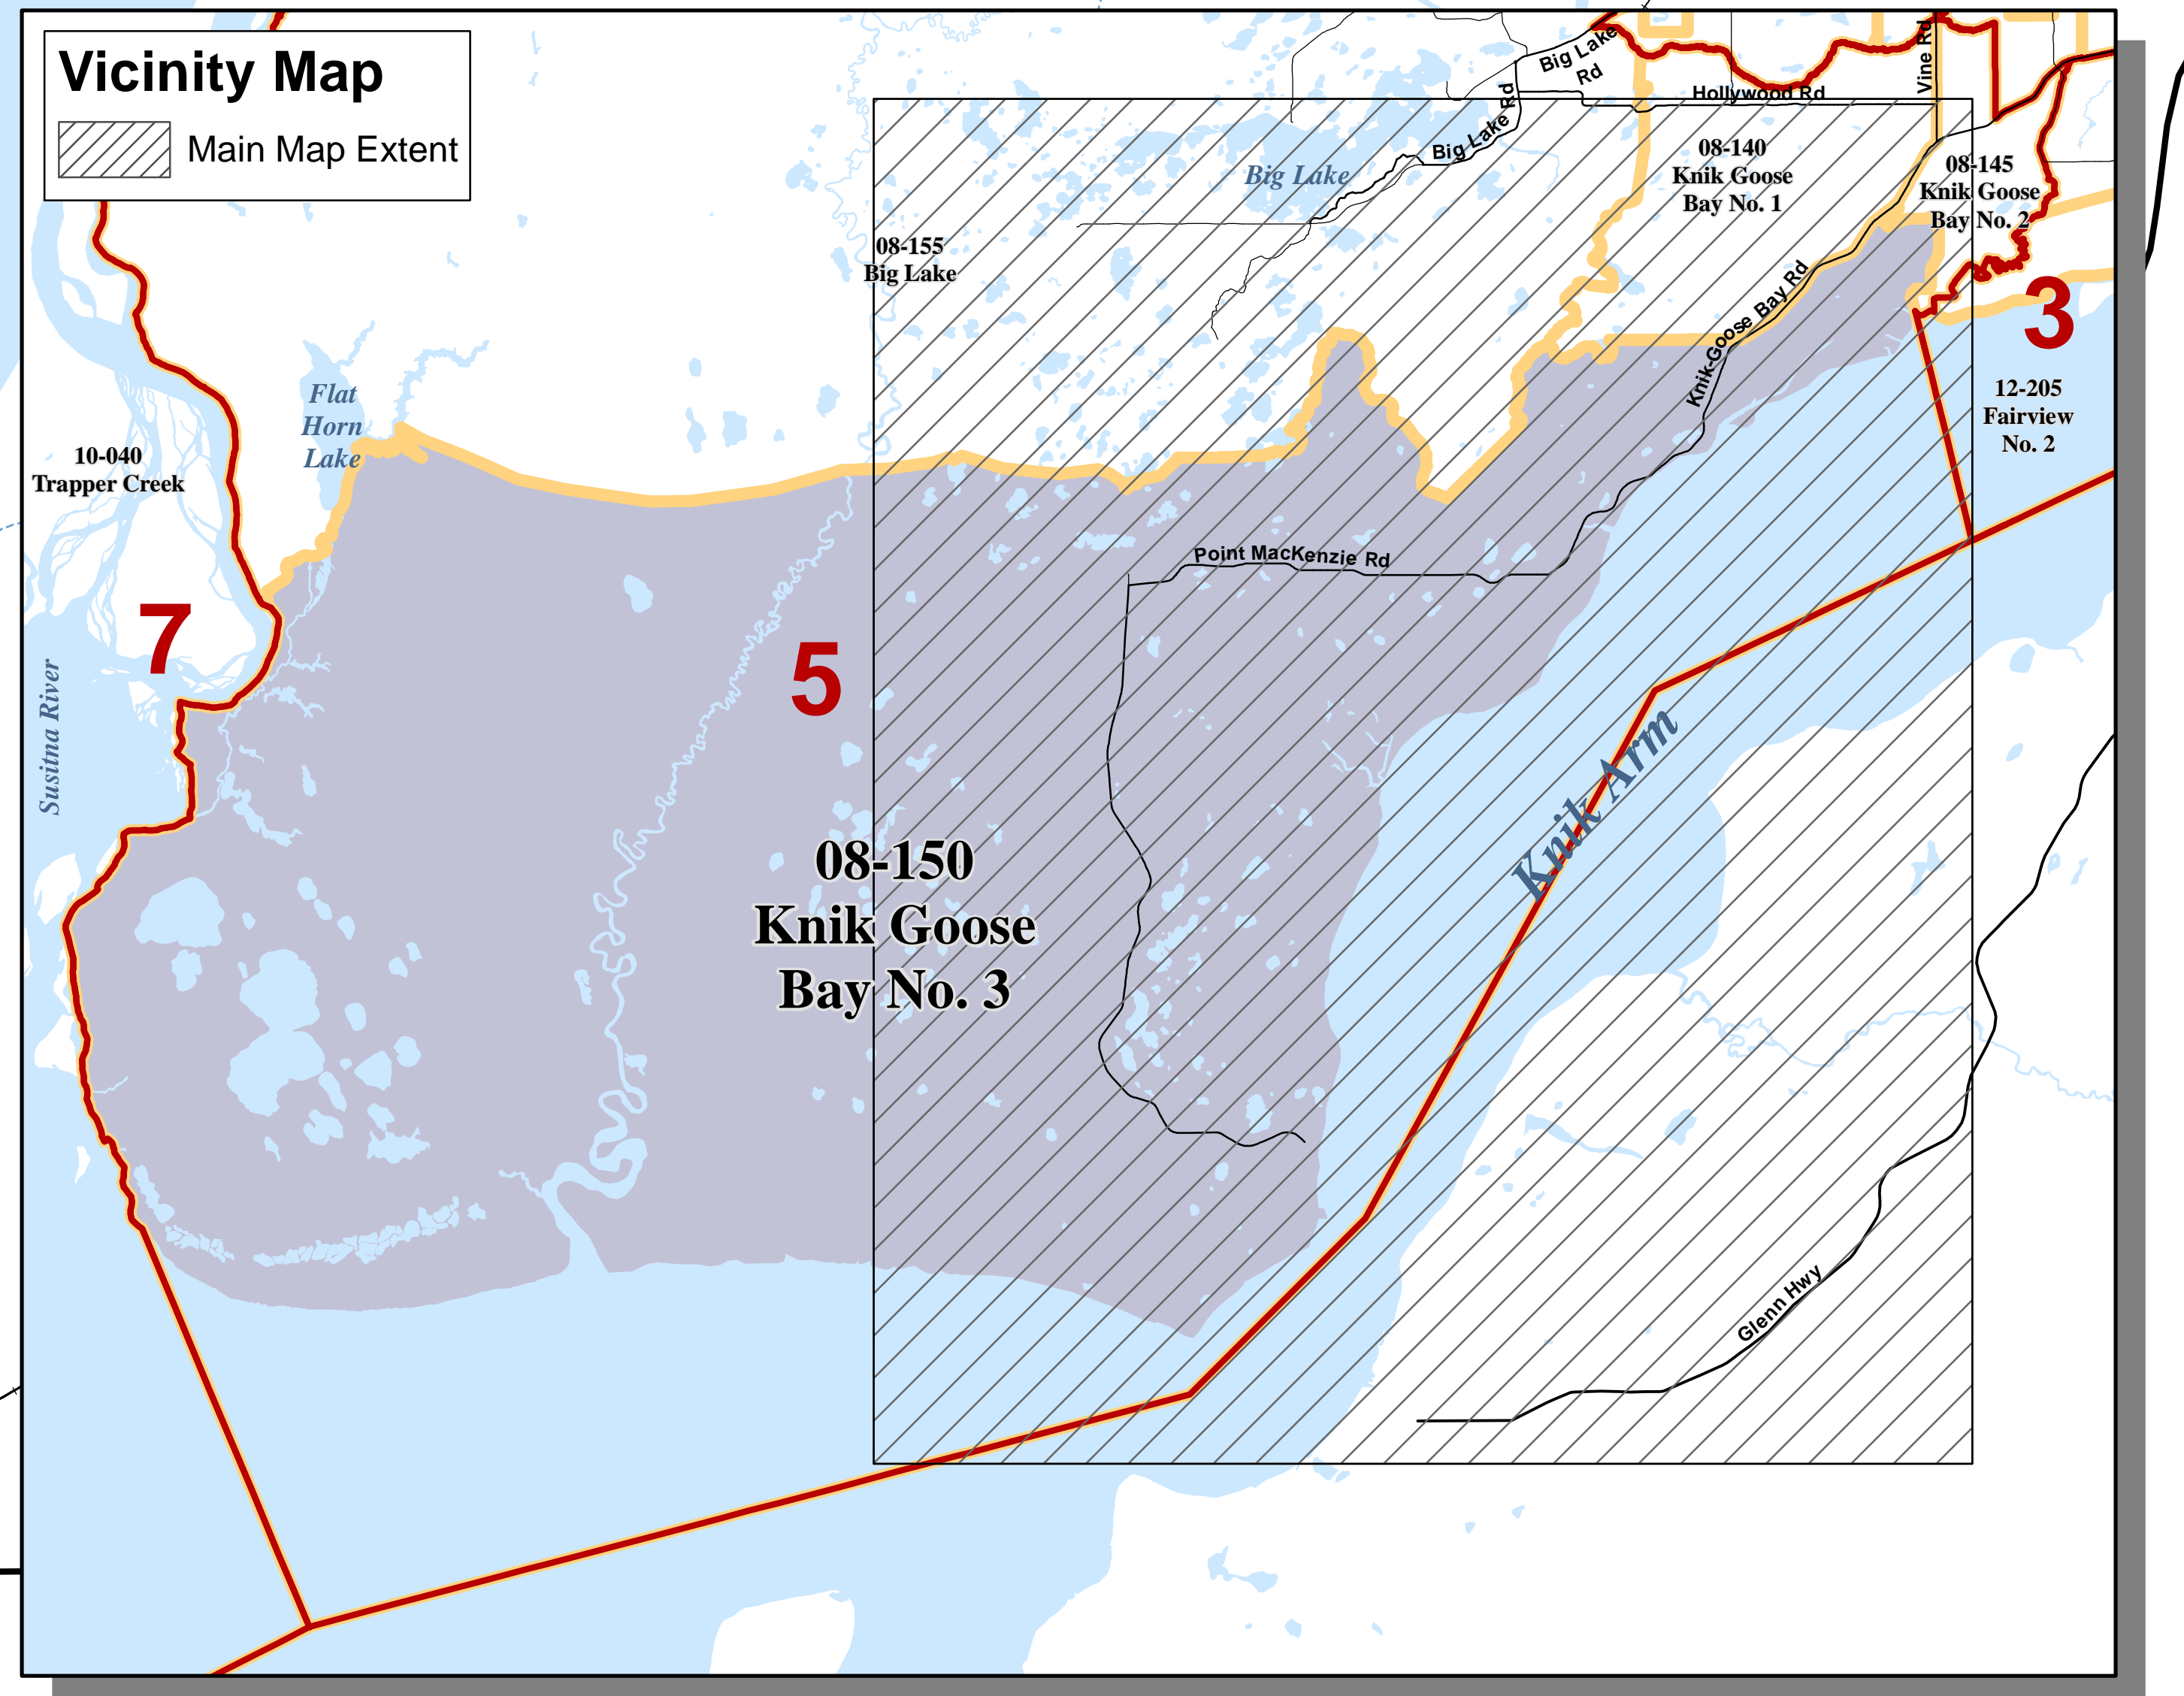

Matanuska - Susitna Borough Voting Precincts

Precinct # 08-150 Knik Goose Bay No. 3

Poll Location:
SETTLERS BAY COMMUNITY CHURCH
6865 W. Dewlap Circle

Prepared by MSB
IT Department - GIS Division
Data Sources: Matanuska-Susitna Borough
State of Alaska Division of Elections
September 2019

- ★ Polling Location
- City Boundaries
- Assembly District and School Board Boundaries
- Voting Precinct Boundaries
- Railroad
- Roads
  - Highway
  - Major
  - Medium
  - Minor
  - Private
  - Primitive
  - Not Constructed