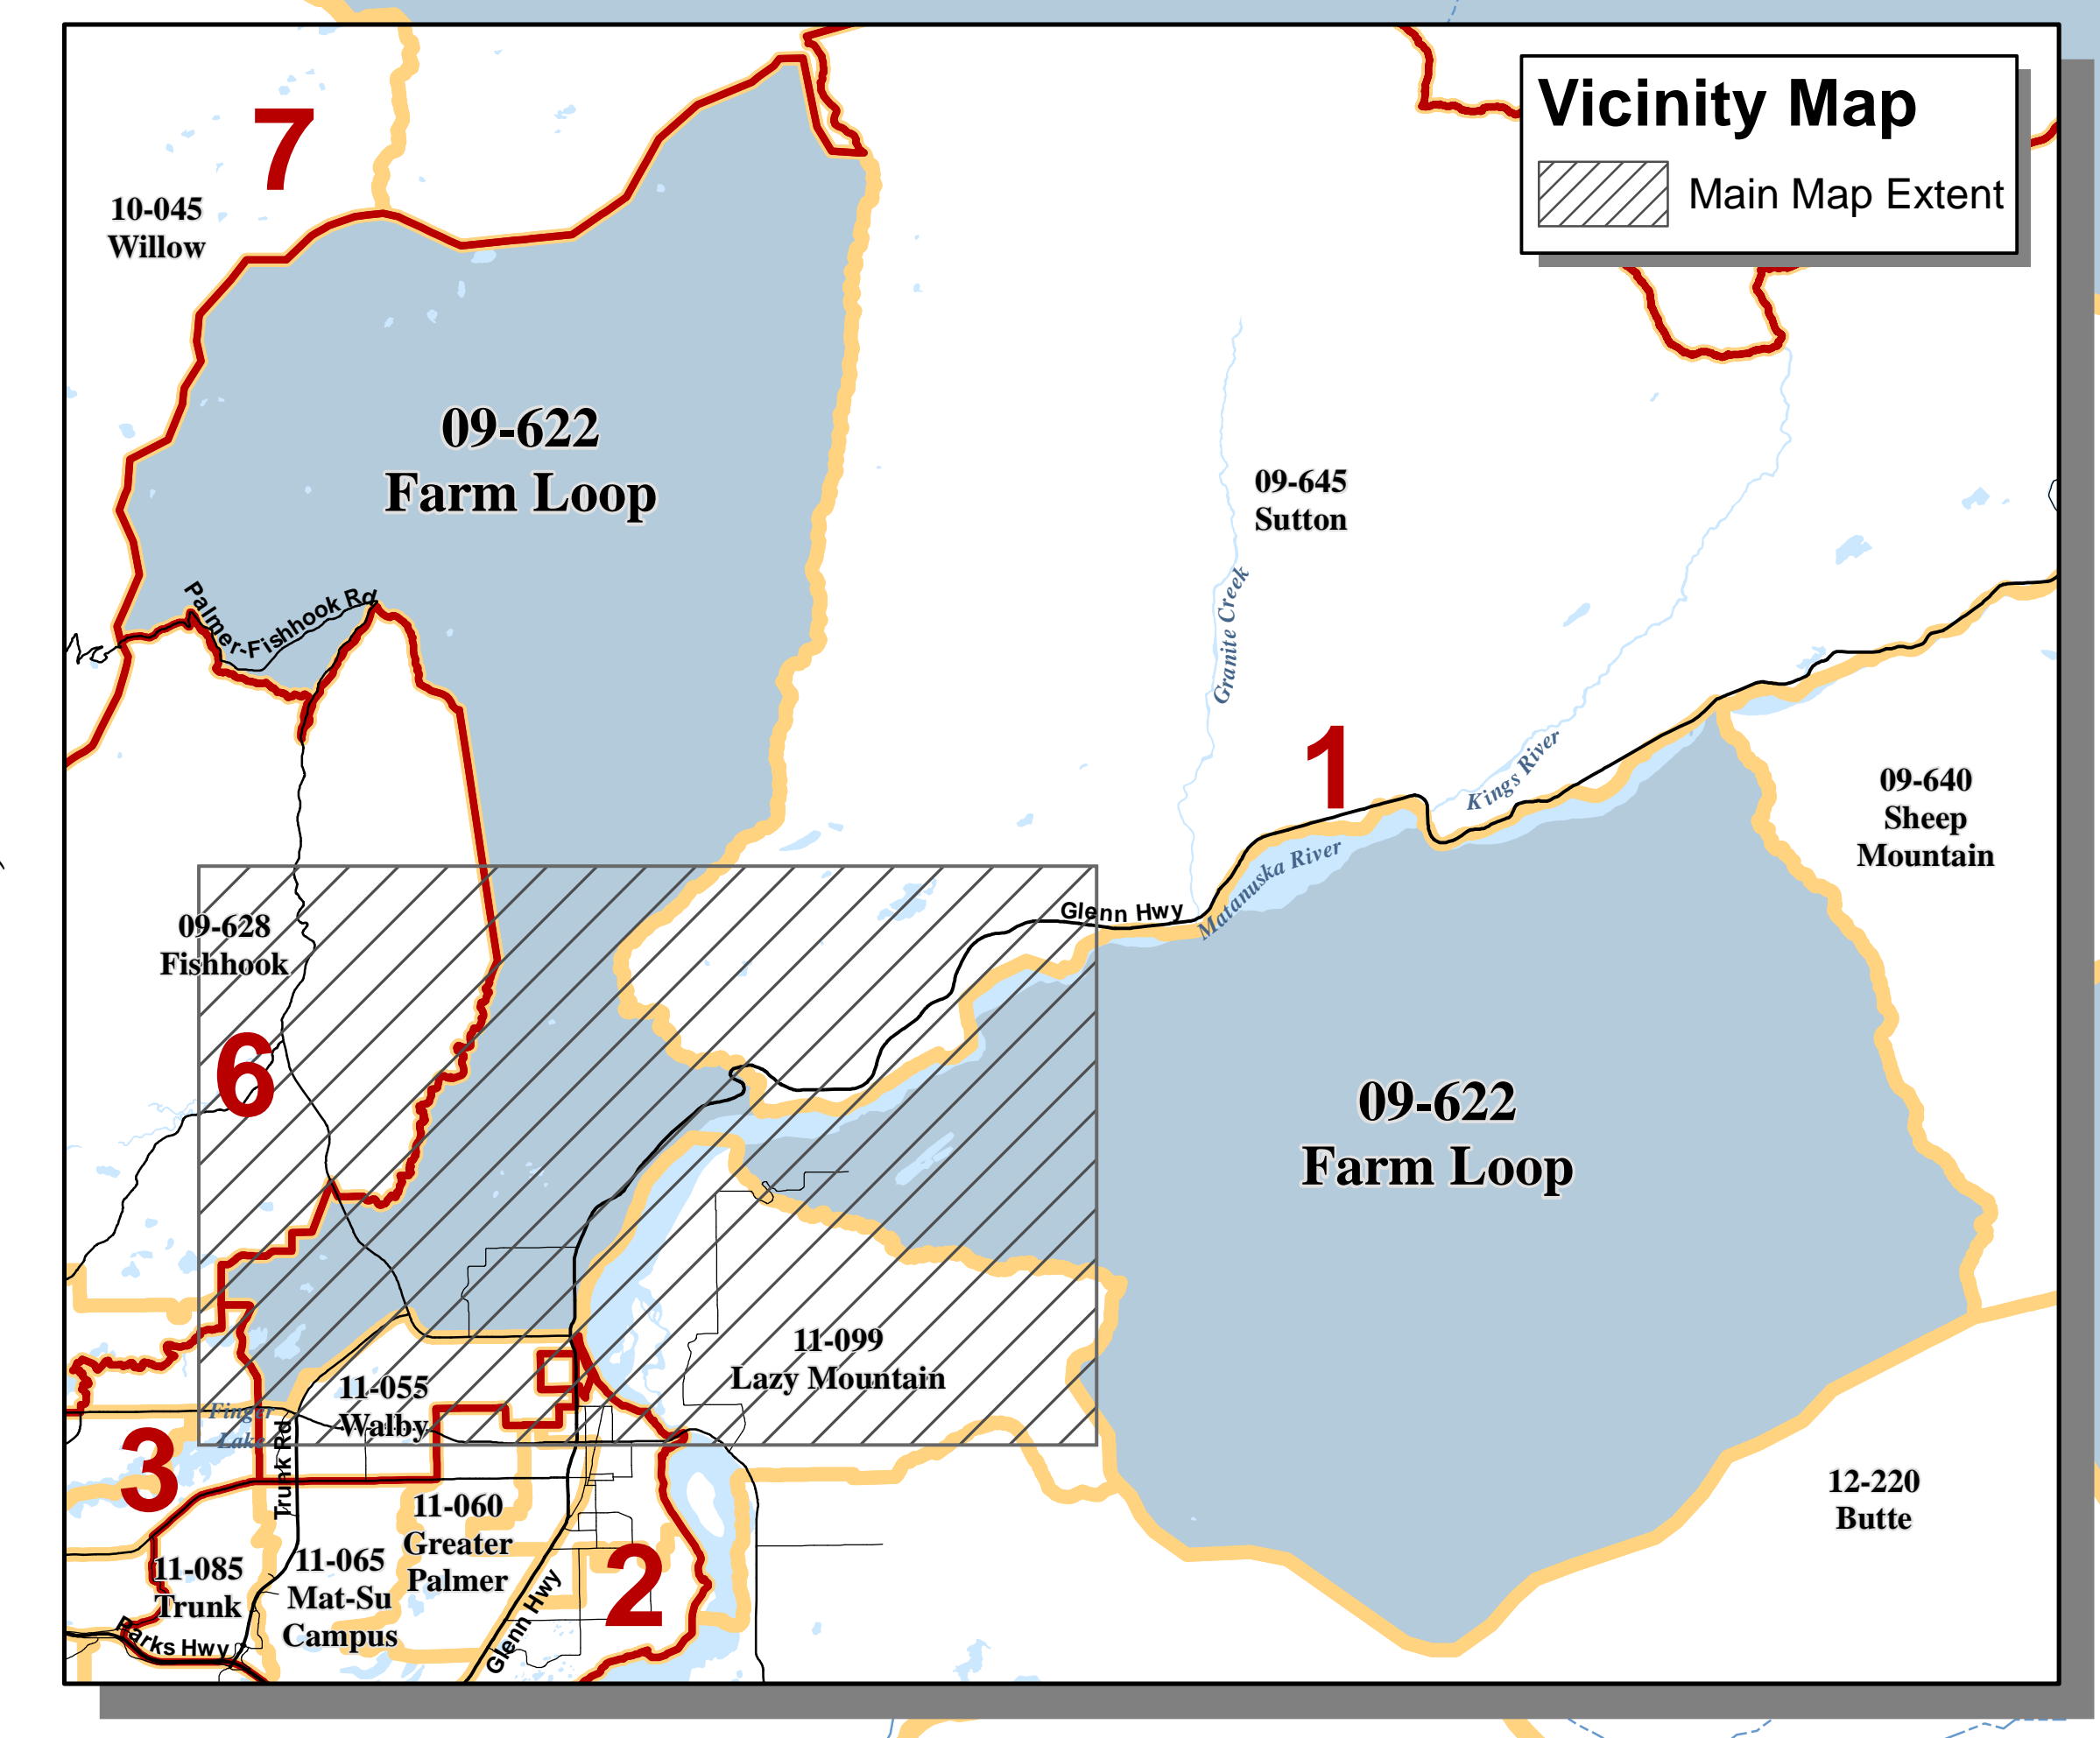

# Matanuska - Susitna Borough Voting Precincts

## Precinct # 09-622 Farm Loop

Poll Location:  
**FARM LOOP CHRISTIAN CENTER**  
 5900 N. Farm Loop

- ★ Polling Location
- Roads
  - Highway
  - Major
  - Medium
  - Minor
  - Private
  - Primitive
  - Not Constructed
- City Boundaries
- Assembly District and School Board Boundaries
- Voting Precinct Boundaries
- Railroad

Prepared by MSB  
 IT Department - GIS Division  
 Data Sources: Matanuska-Susitna Borough  
 State of Alaska Division of Elections  
 September 2019