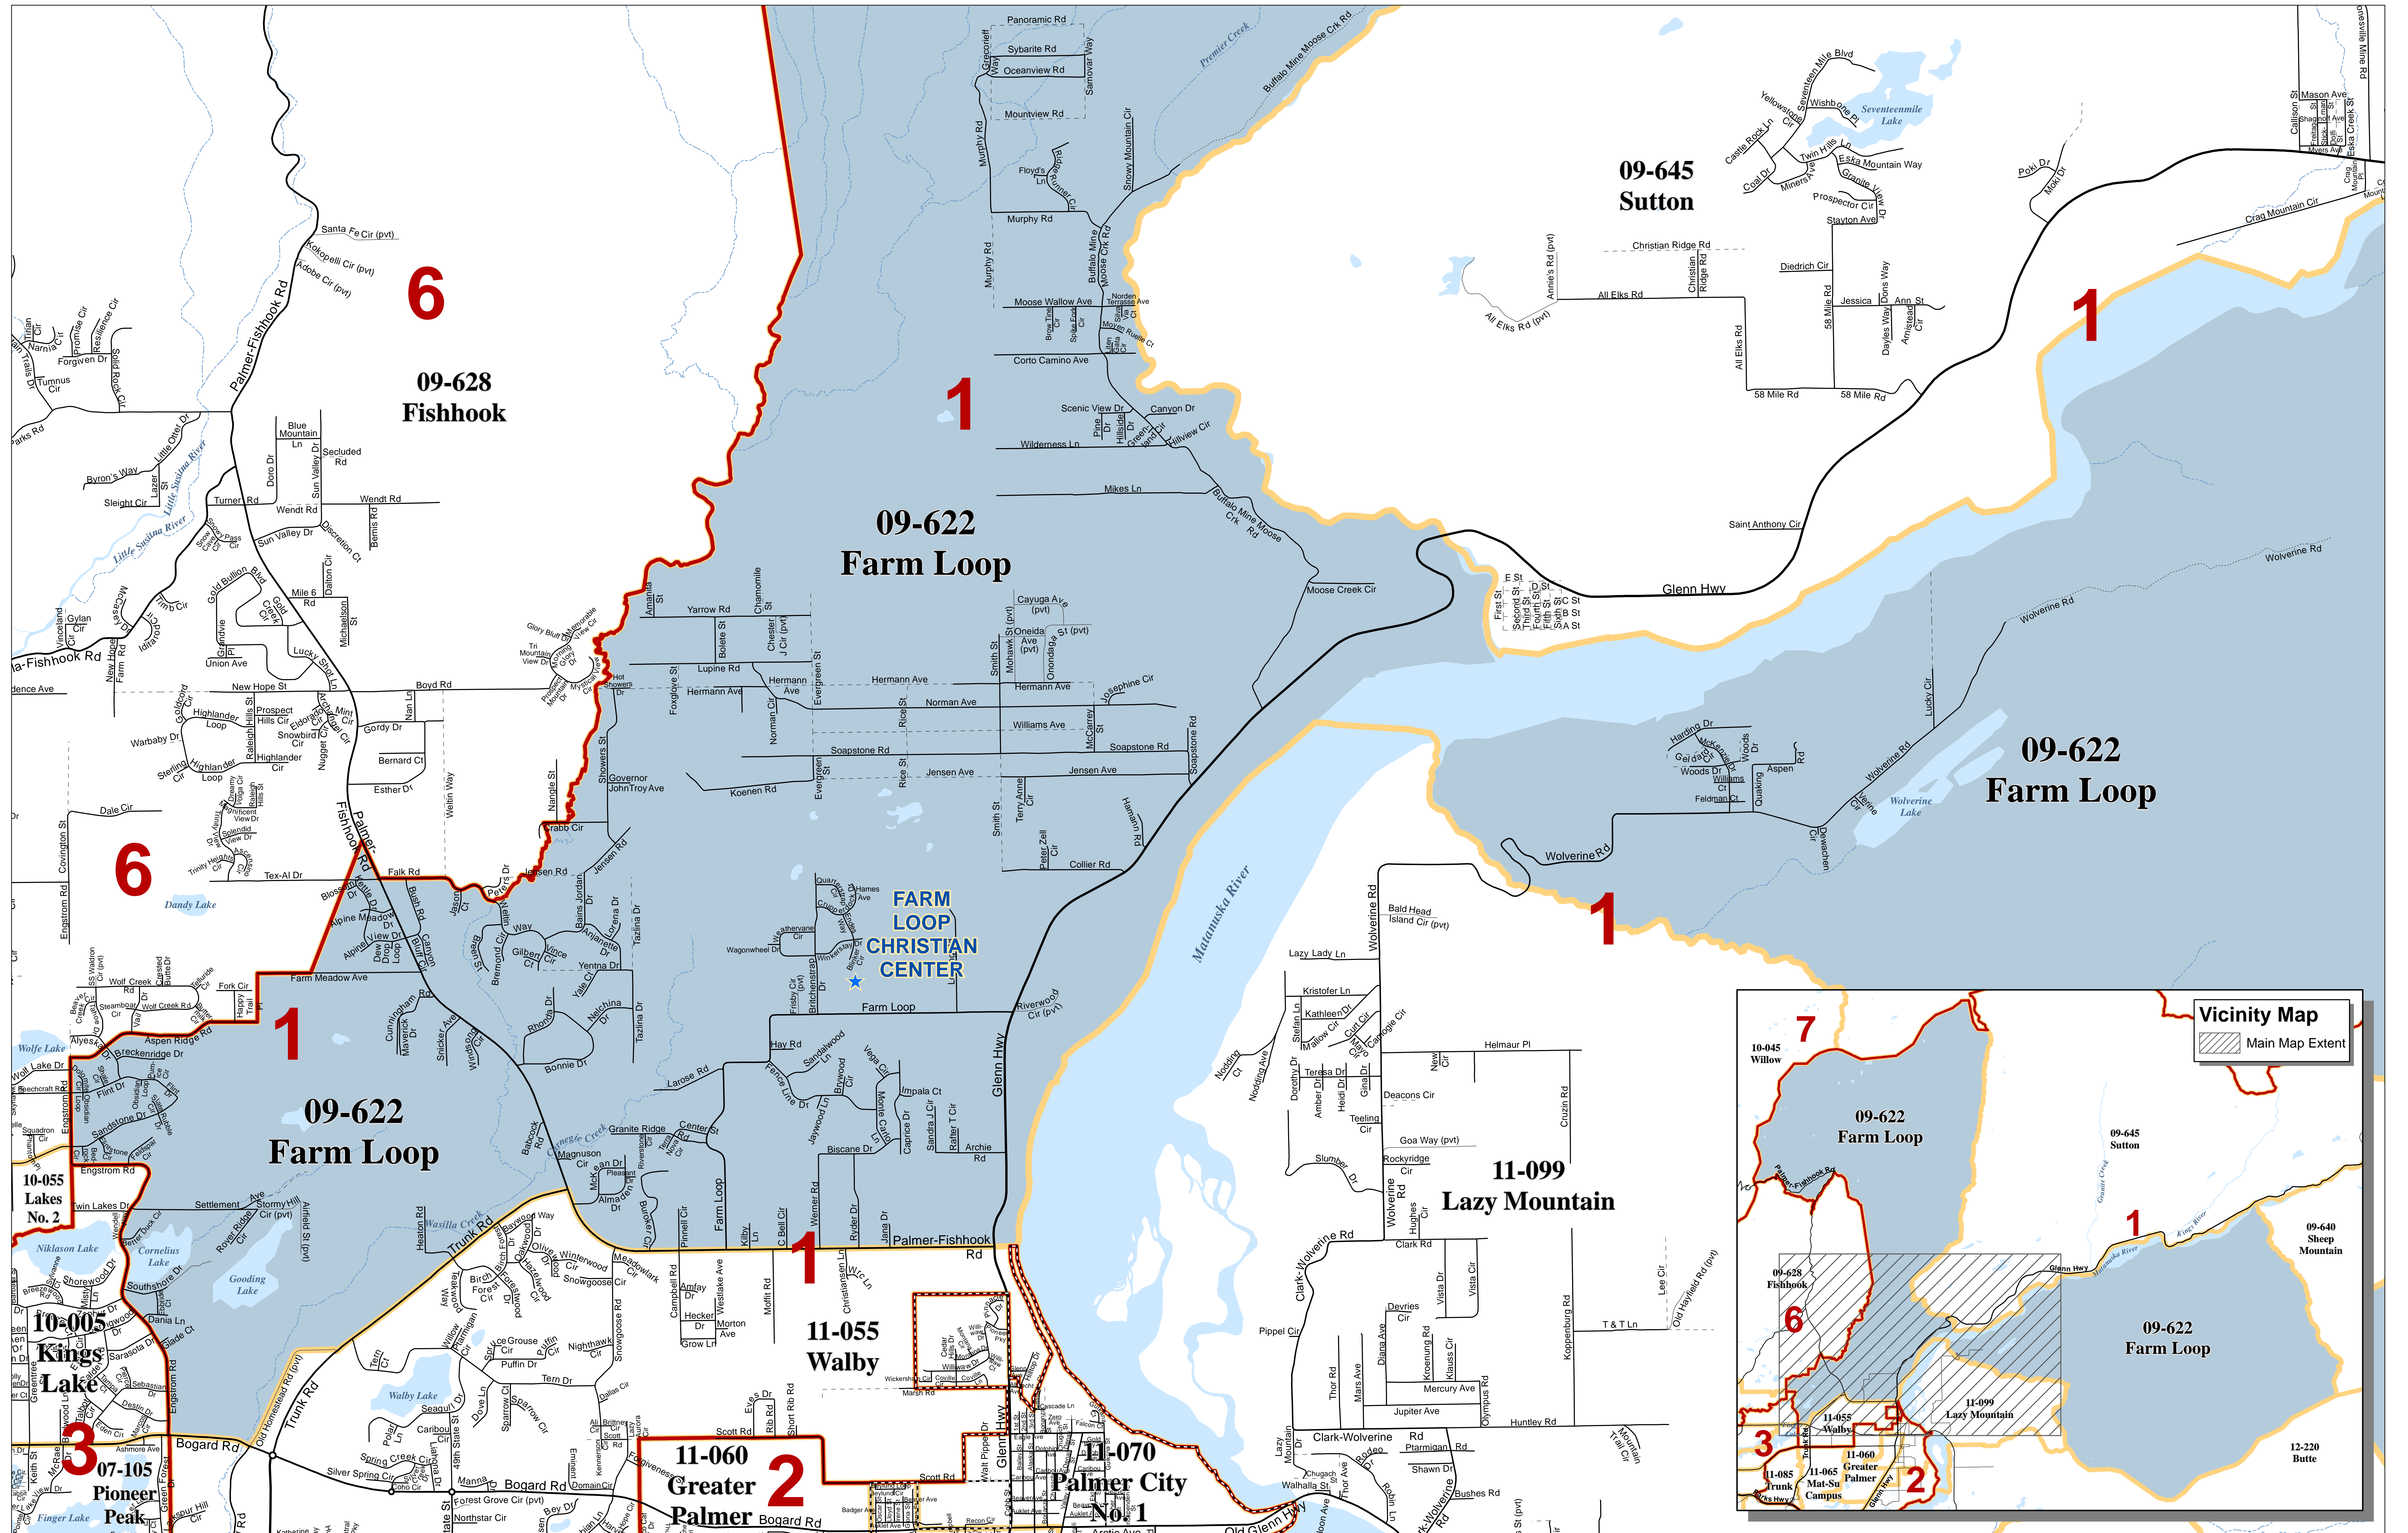

# Matanuska - Susitna Borough Voting Precincts

## Precinct # 09-622 Farm Loop

Poll Location:  
**FARM LOOP CHRISTIAN CENTER**  
 5900 N. Farm Loop

- ★ Polling Location
- Roads
  - Highway
  - Major
  - Medium
  - Minor
  - Private
  - Primitive
  - Not Constructed
- City Boundaries
- Assembly District and School Board Boundaries
- Voting Precinct Boundaries
- Railroad

Prepared by MSB  
 IT Department - GIS Division  
 Data Sources: Matanuska-Susitna Borough  
 State of Alaska Division of Elections  
 September 2019