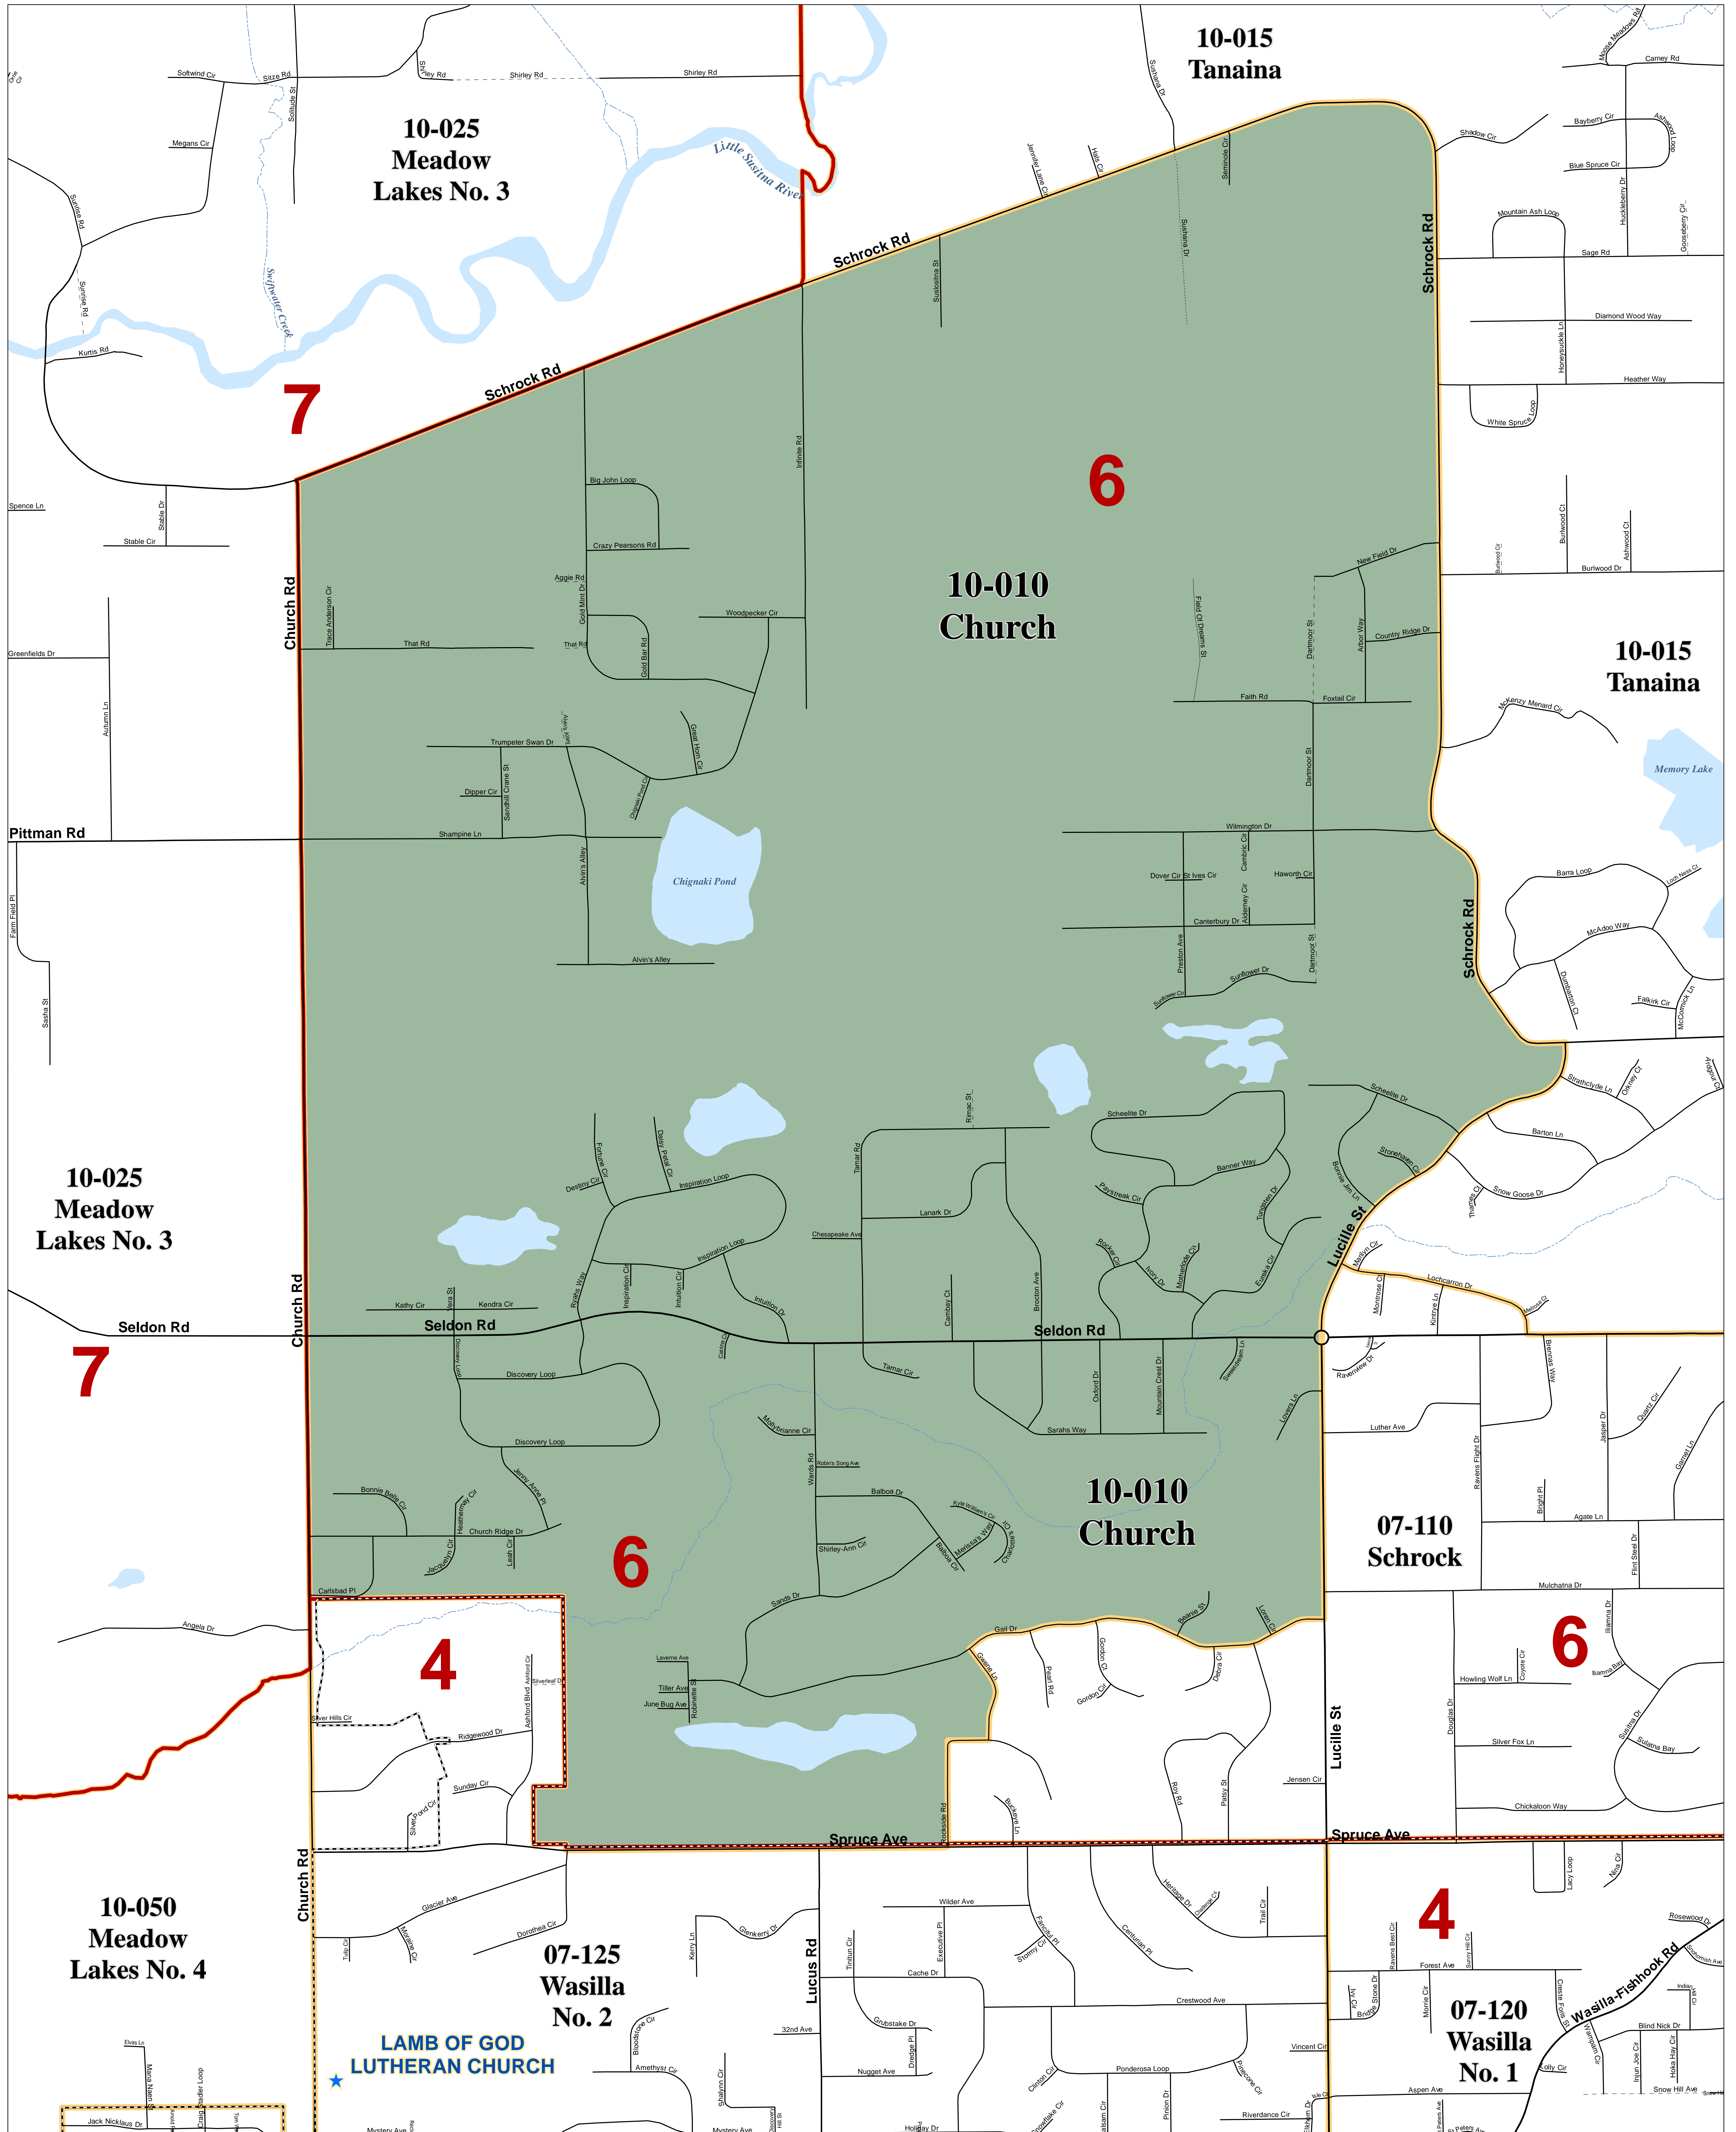

Matanuska - Susitna Borough Voting Precincts

- Polling Location
- City Boundaries
- Assembly District and School Board Boundaries
- Voting Precinct Boundaries
- Railroad
- **Roads**
- Highway
- Major
- Medium
- Minor
- Private
- Primitive
- Not Constructed

Precinct # 10-010 Church
Poll Location:
LAMB OF GOD LUTHERAN CHURCH
1221 N. Church Road

Prepared by MSB
IT Department - GIS Division
Data Sources: Matanuska-Susitna Borough
State of Alaska Division of Elections
September 2019