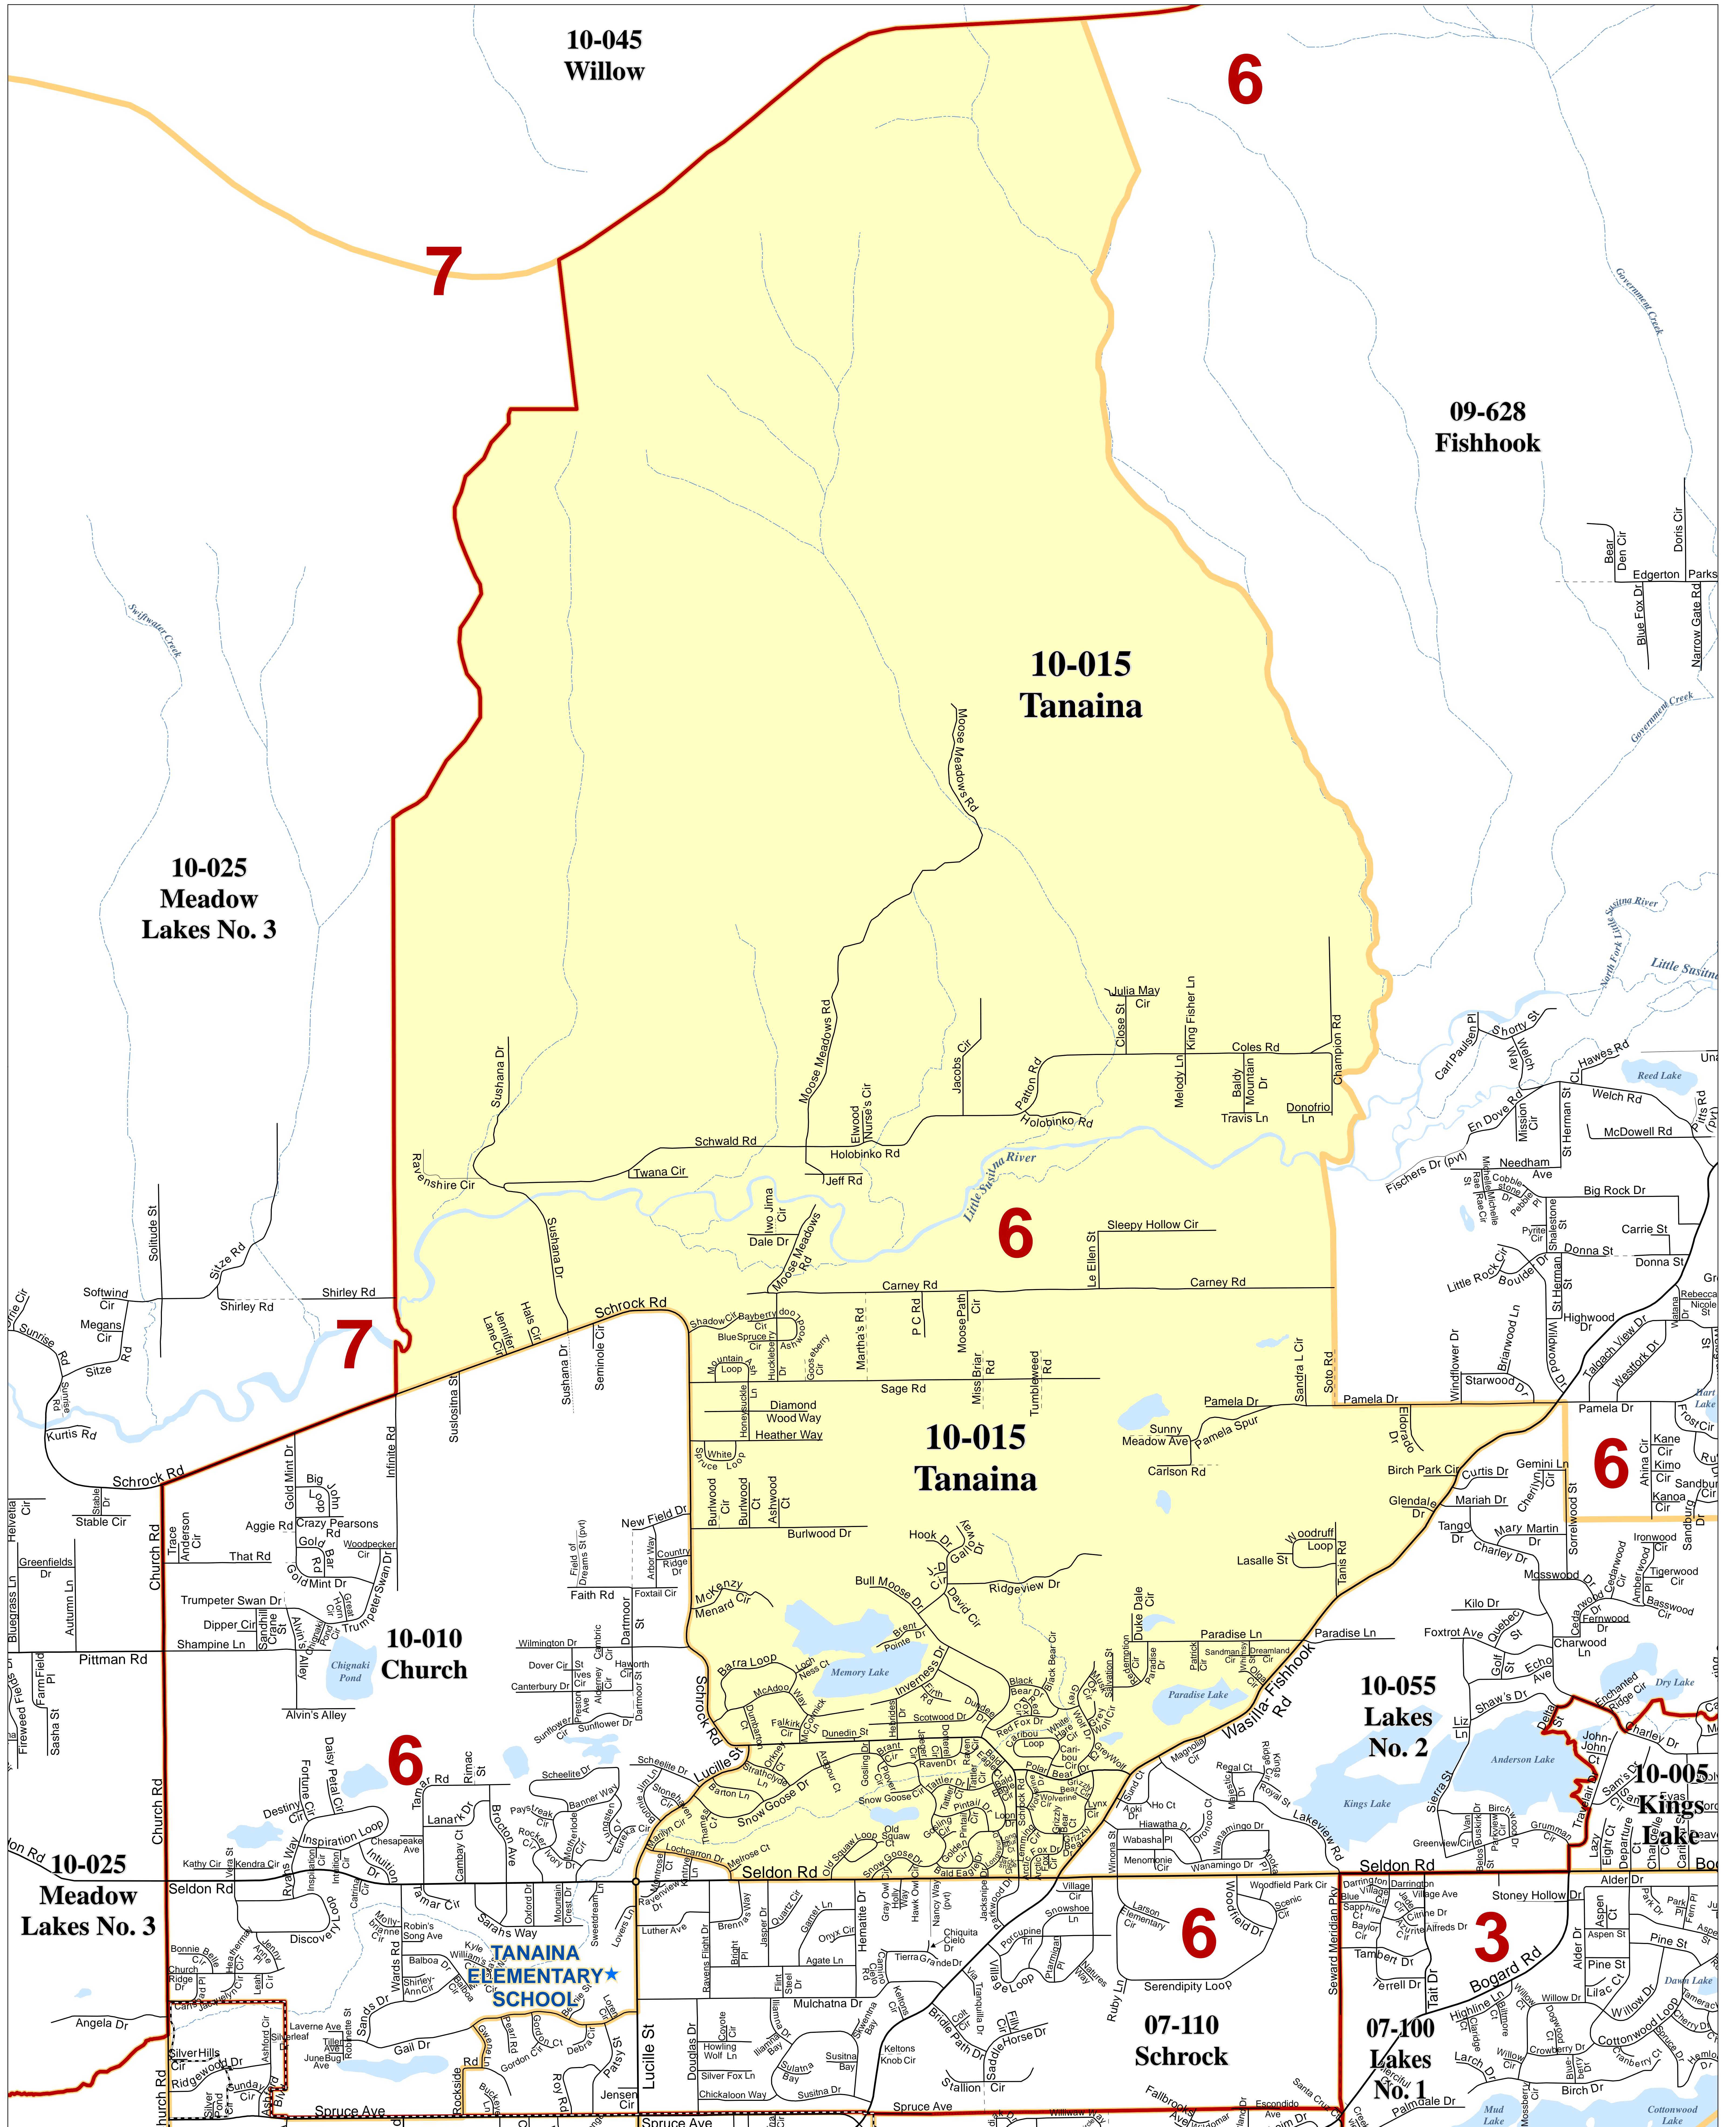

Matanuska - Susitna Borough Voting Precincts

Precinct # 10-015 Tanaina
 Poll Location:
TANAINA ELEMENTARY SCHOOL
 2550 N. Lucille Street

Prepared by MSB
 IT Department - GIS Division
 Data Sources: Matanuska-Susitna Borough
 State of Alaska Division of Elections
 September 2019

- ★ Polling Location
- City Boundaries
- Assembly District and School Board Boundaries
- Voting Precinct Boundaries
- Railroad
- Roads
 - Highway
 - Major
 - Medium
 - Minor
 - Private
 - Primitive
 - Not Constructed