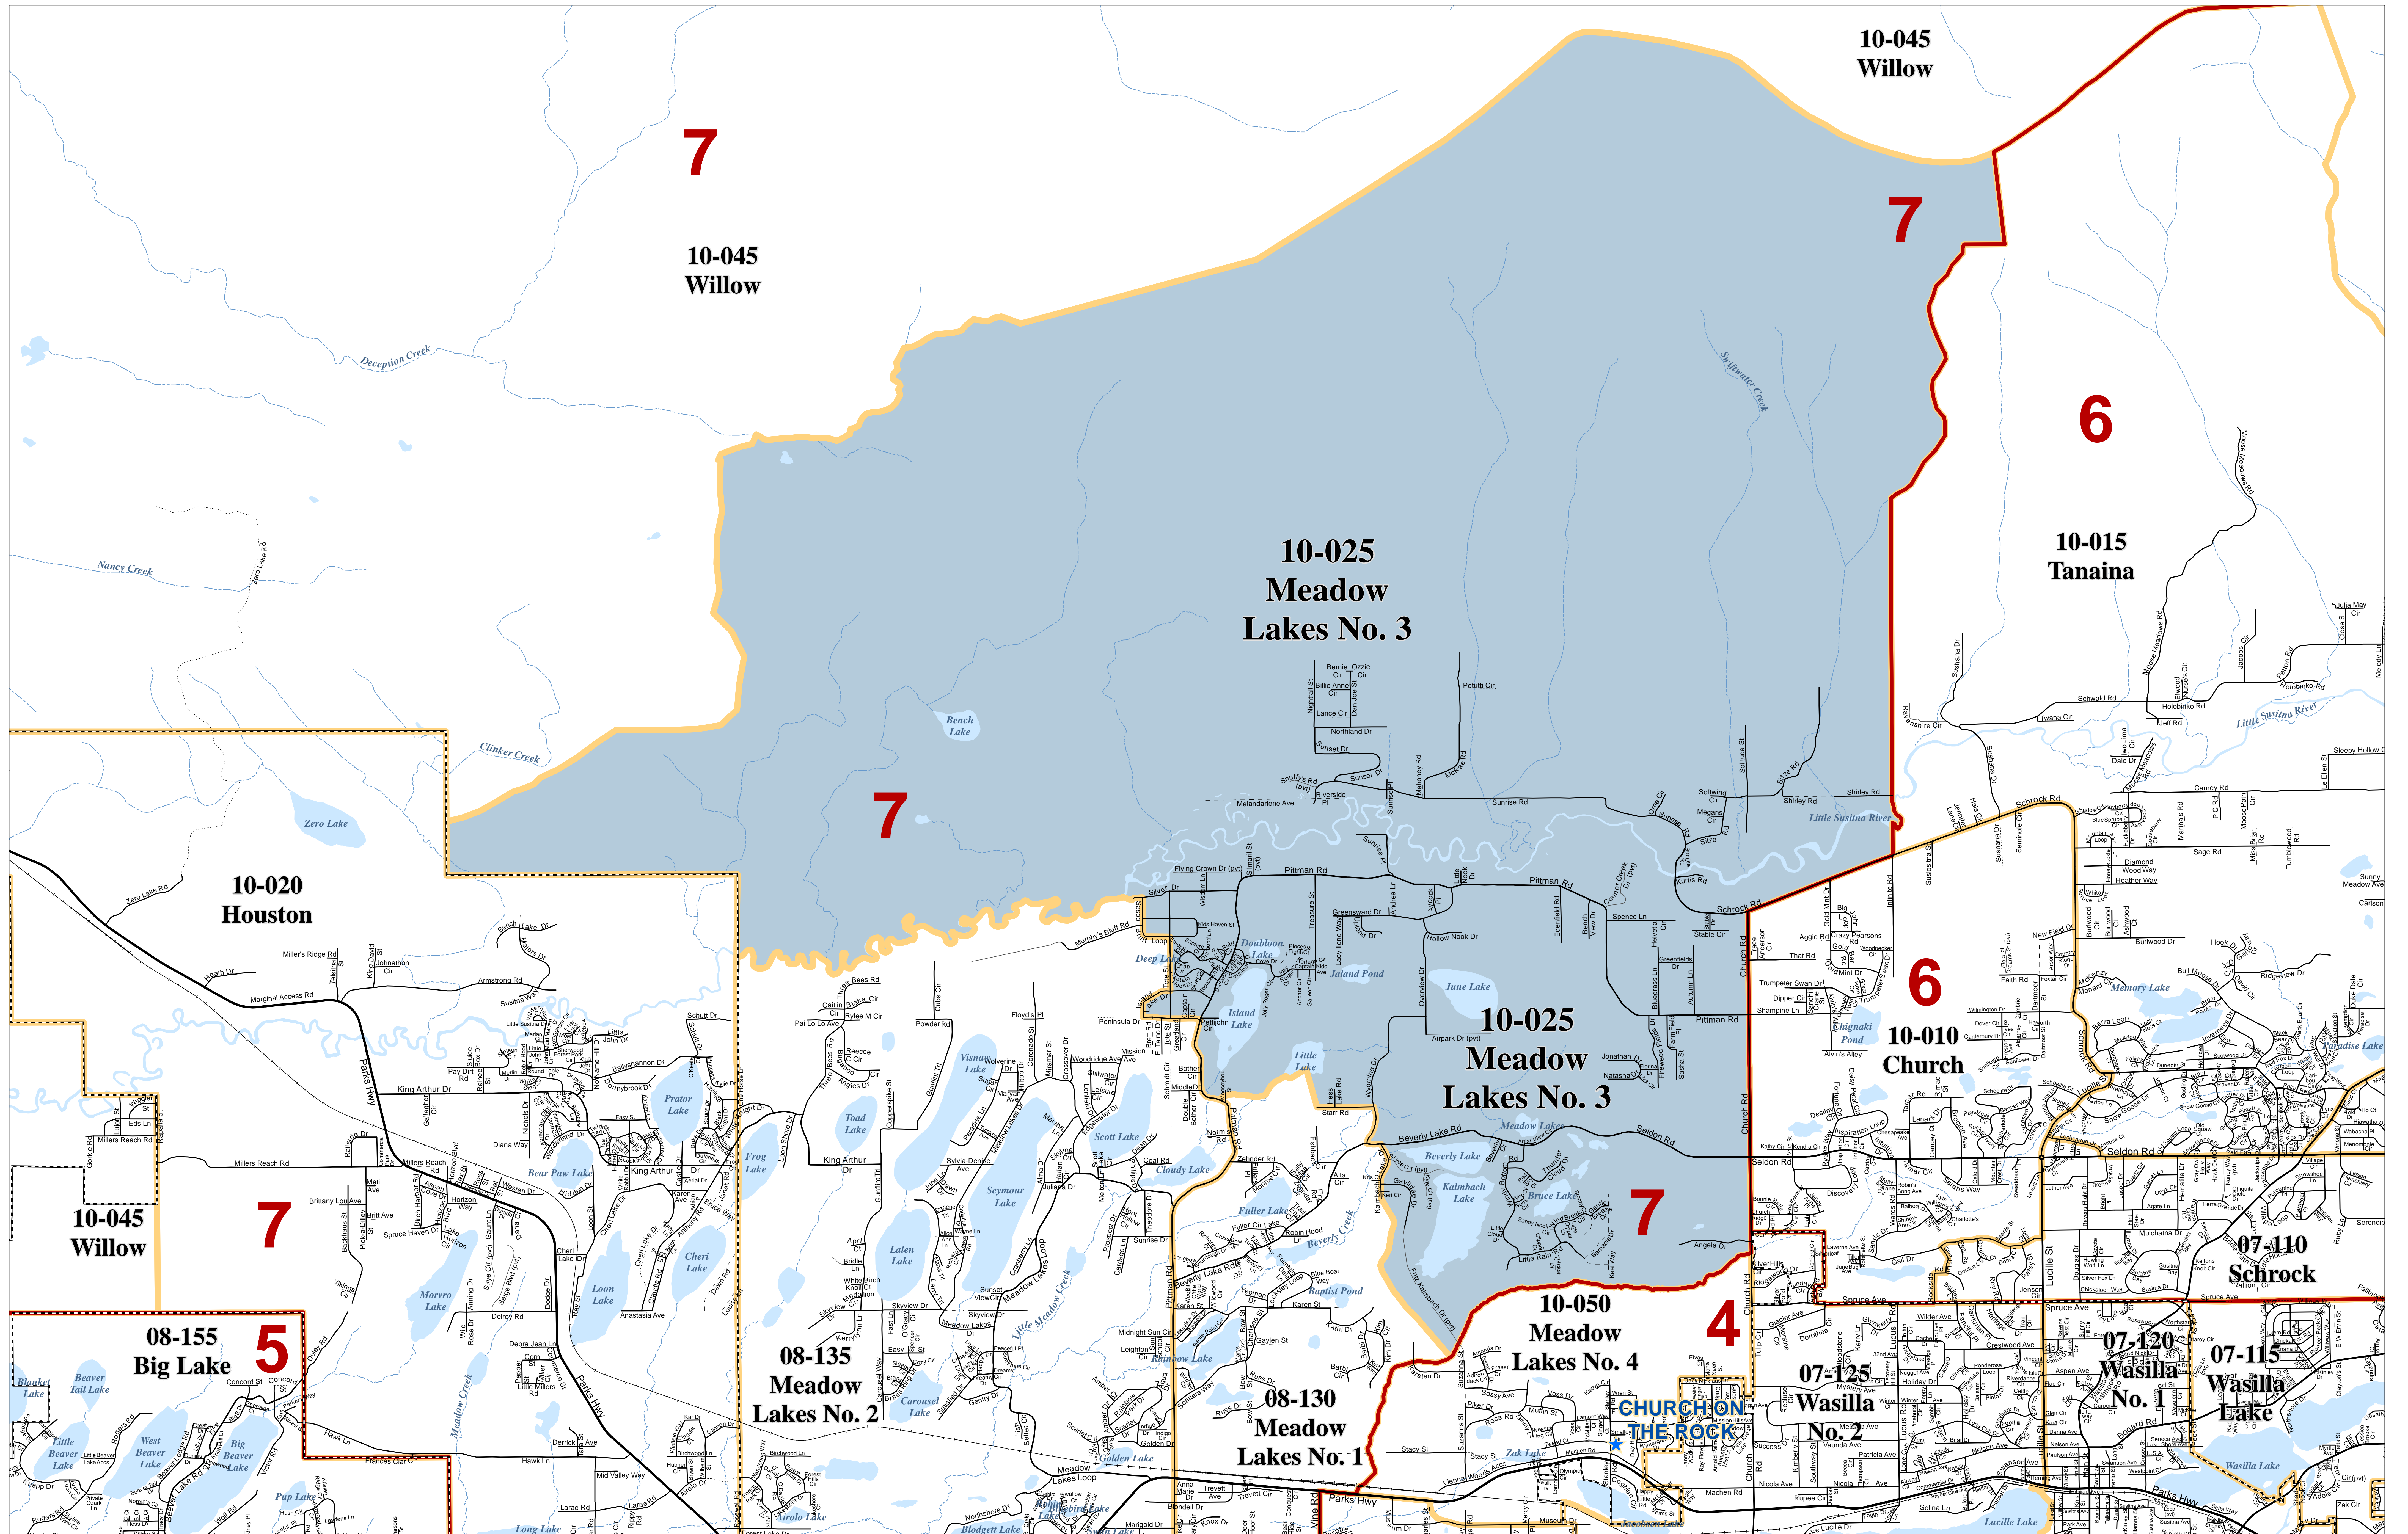

Matanuska - Susitna Borough Voting Precincts

Precinct # 10-025 Meadow Lakes No. 3

Poll Location:
CHURCH ON THE ROCK
3571 W. Machen Road

- Polling Location
- City Boundaries
- Assembly District and School Board Boundaries
- Voting Precinct Boundaries
- Railroad
- Roads**
 - Highway
 - Major
 - Medium
 - Minor
 - Private
 - Primitive
 - Not Constructed