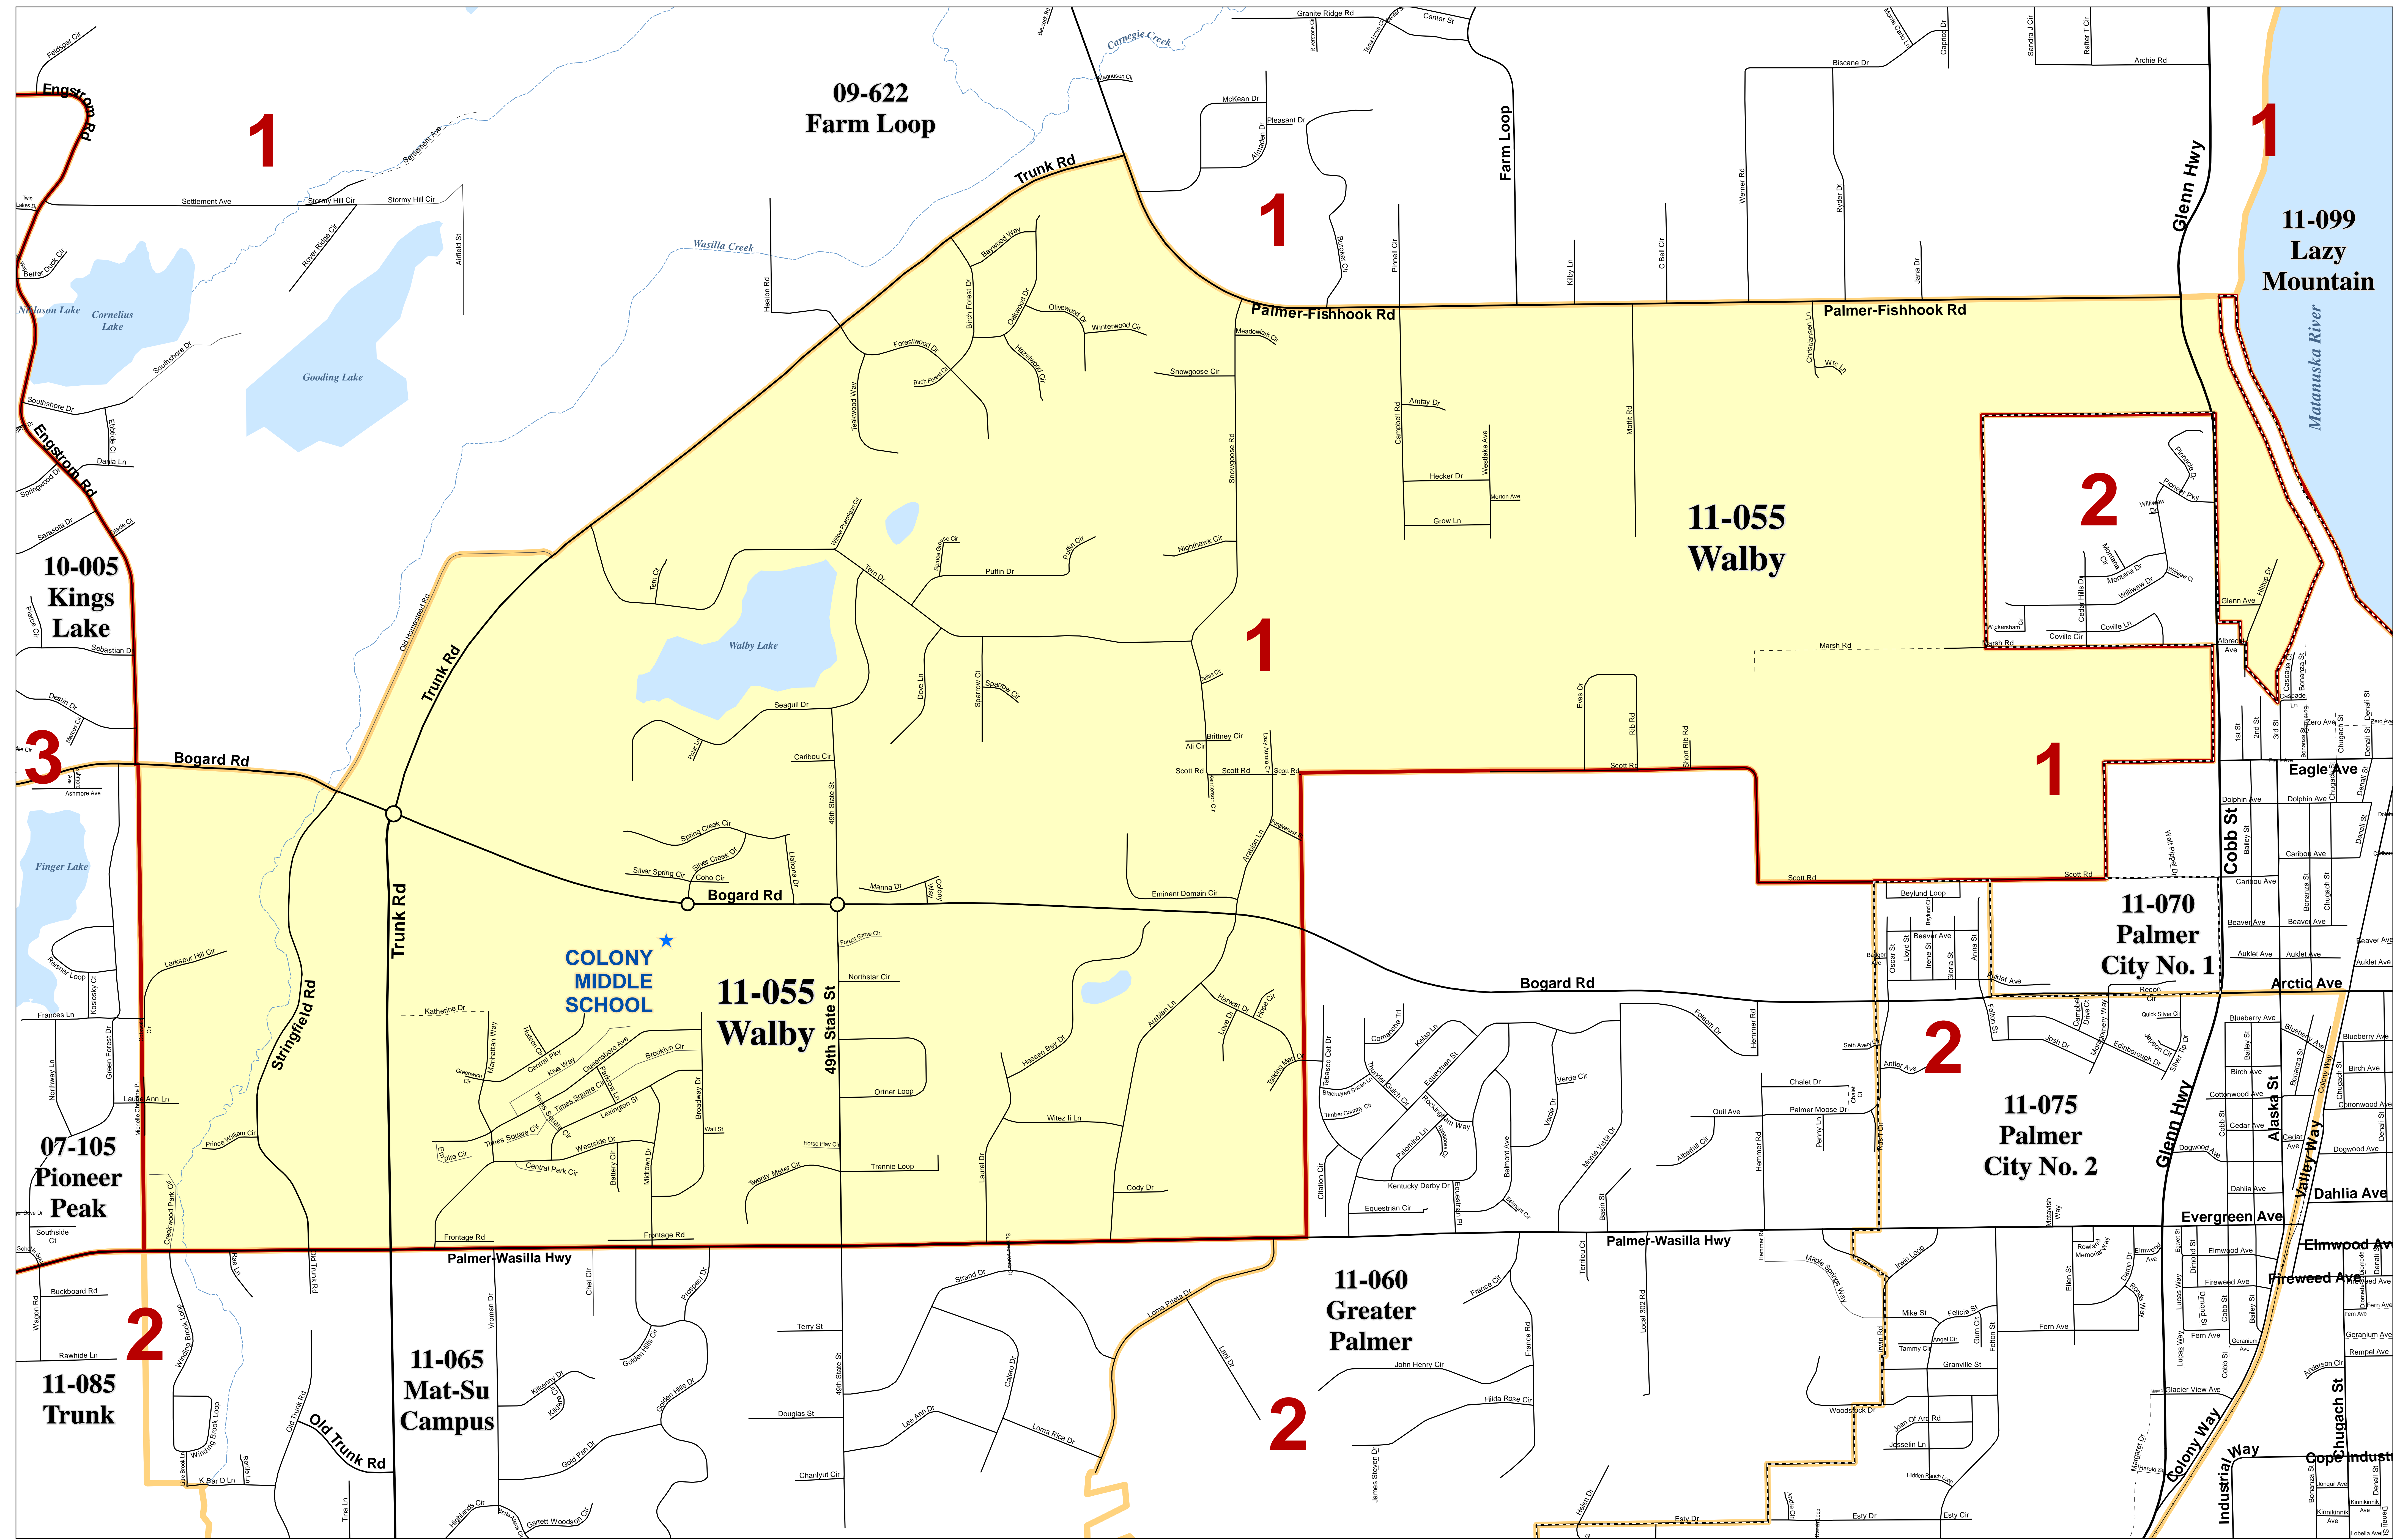

Matanuska - Susitna Borough Voting Precincts

Precinct # 11-055 Walby
 Poll Location:
COLONY MIDDLE SCHOOL
 9250 E. Bogard Road

- ★ Polling Location
- City Boundaries
- Assembly District and School Board Boundaries
- Voting Precinct Boundaries
- Railroad
- Not Constructed
- Roads**
- Highway
- Major
- Medium
- Minor
- Private
- Primitive

Prepared by MSB
 IT Department - GIS Division
 Data Sources: Matanuska-Susitna Borough
 State of Alaska Division of Elections
 September 2019