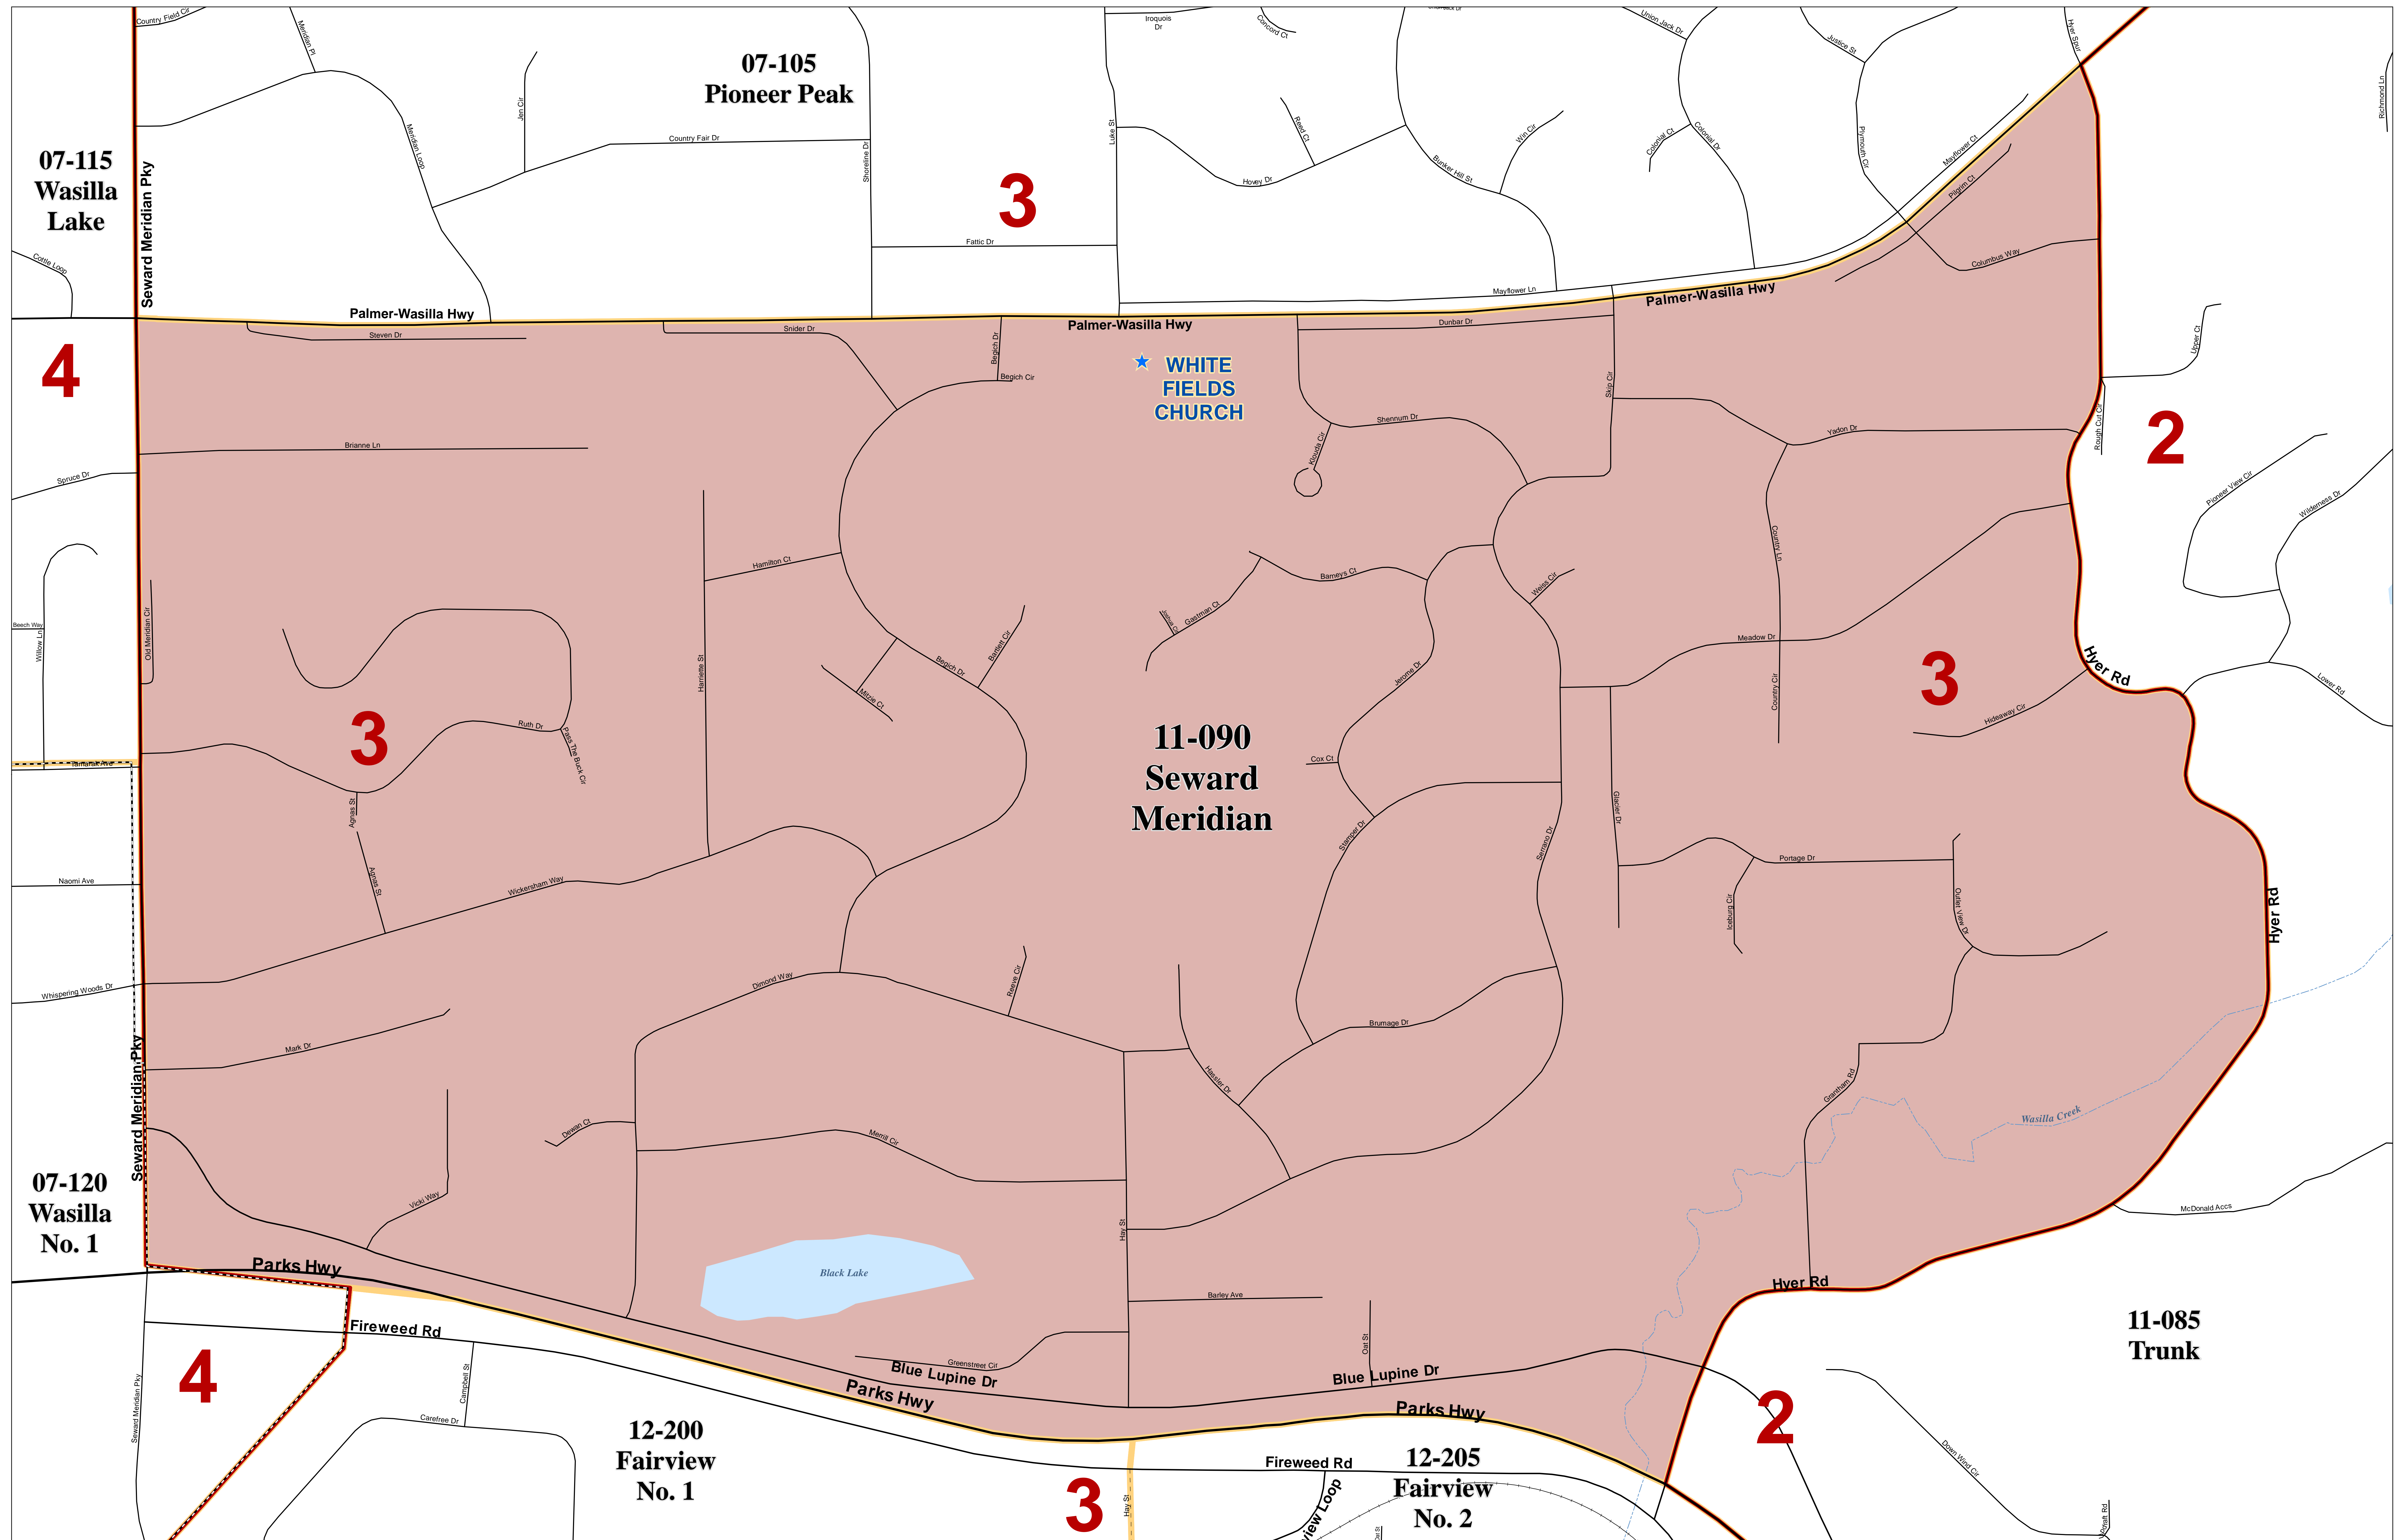

Matanuska - Susitna Borough Voting Precincts

Precinct # 11-090 Seward Meridian

Poll Location:
WHITE FIELDS CHURCH
4800 E. Palmer-Wasilla Highway

- Polling Location
- City Boundaries
- Assembly District and School Board Boundaries
- Voting Precinct Boundaries
- Railroad
- Highway
- Major
- Medium
- Minor
- Private
- Primitive
- Not Constructed

Prepared by MSB
IT Department - GIS Division
Data Sources: Matanuska-Susitna Borough
State of Alaska Division of Elections
September 2019