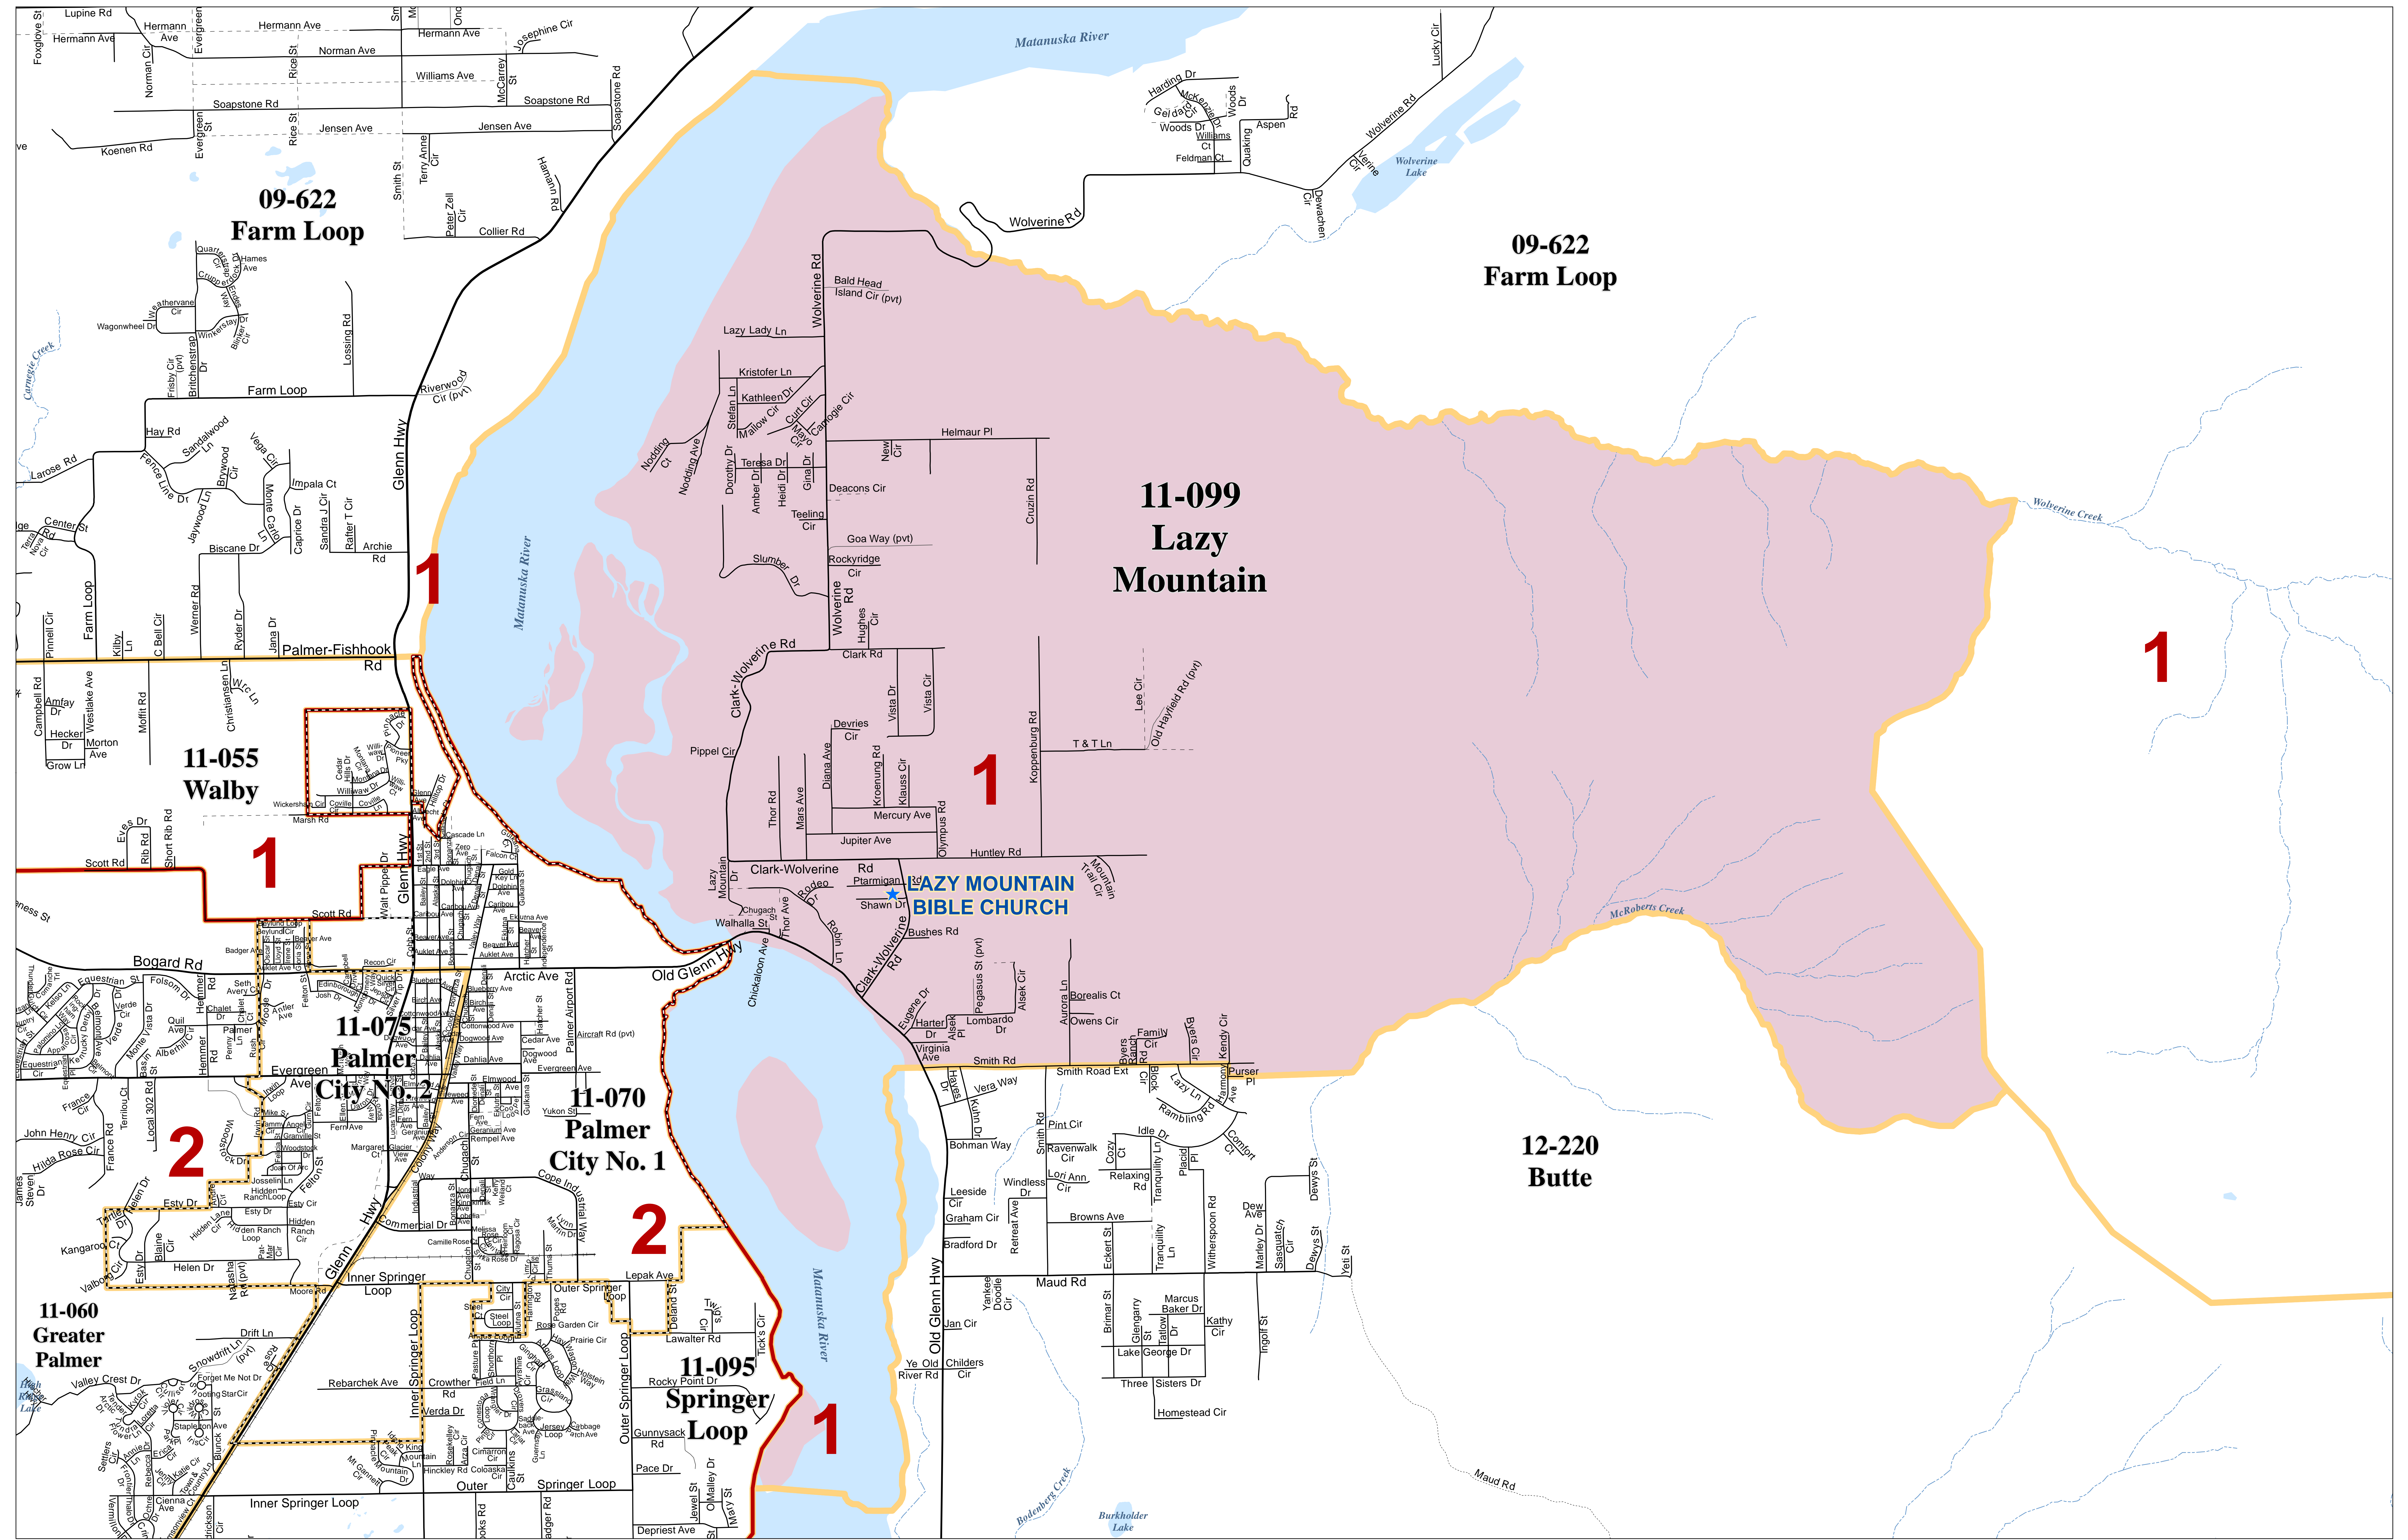

# Matanuska - Susitna Borough Voting Precincts

**Precinct # 11-099 Lazy Mountain**  
Poll Location:  
**LAZY MOUNTAIN BIBLE CHURCH**  
16005 E. Shawn Drive

- ★ Polling Location
- Highway
- Major
- Medium
- Minor
- Private
- Primitive
- Not Constructed
- Railroad
- City Boundaries
- Assembly District and School Board Boundaries
- Voting Precinct Boundaries