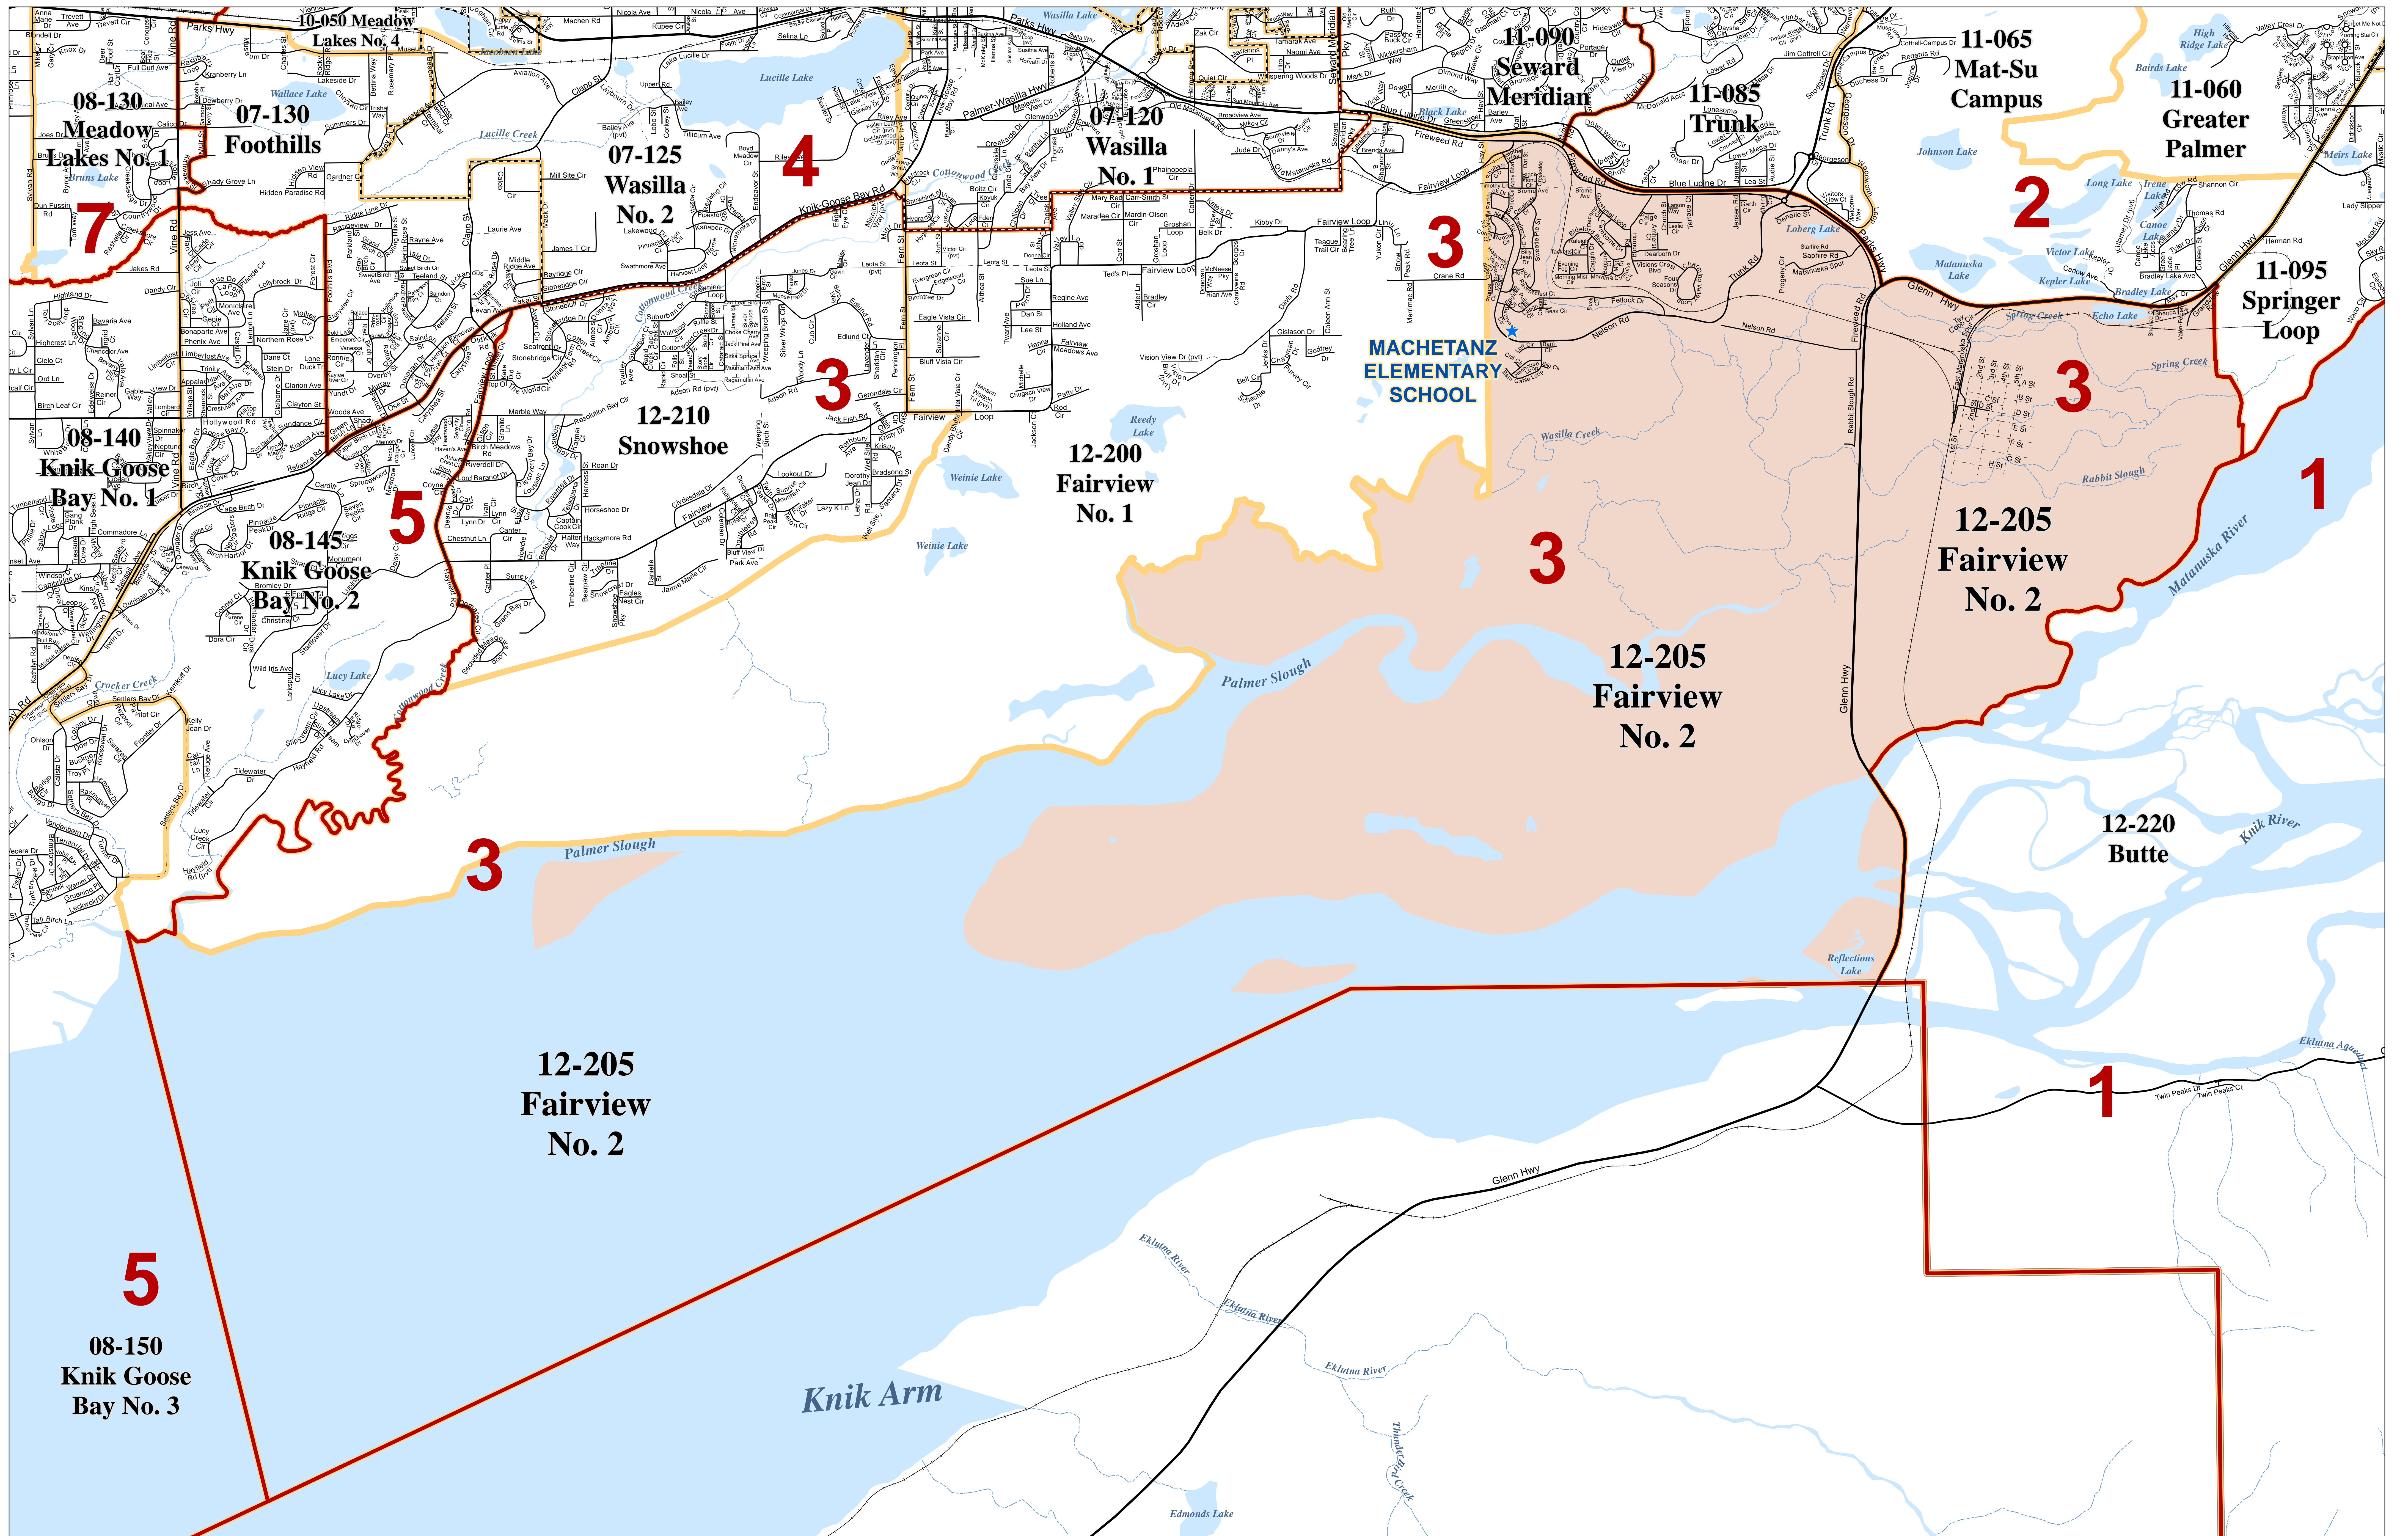

Matanuska - Susitna Borough Voting Precincts

Precinct # 12-205 Fairview No. 2

Poll Location:
MACHETANZ ELEMENTARY SCHOOL
 4961 E. Nelson Road

- ★ Polling Location
- Highway
- Major
- Medium
- Minor
- Private
- Primitive
- Not Constructed
- City Boundaries
- Assembly District and School Board Boundaries
- Voting Precinct Boundaries
- Railroad

Prepared by MSB
 IT Department - GIS Division
 Data Sources: Matanuska-Susitna Borough
 State of Alaska Division of Elections
 September 2019