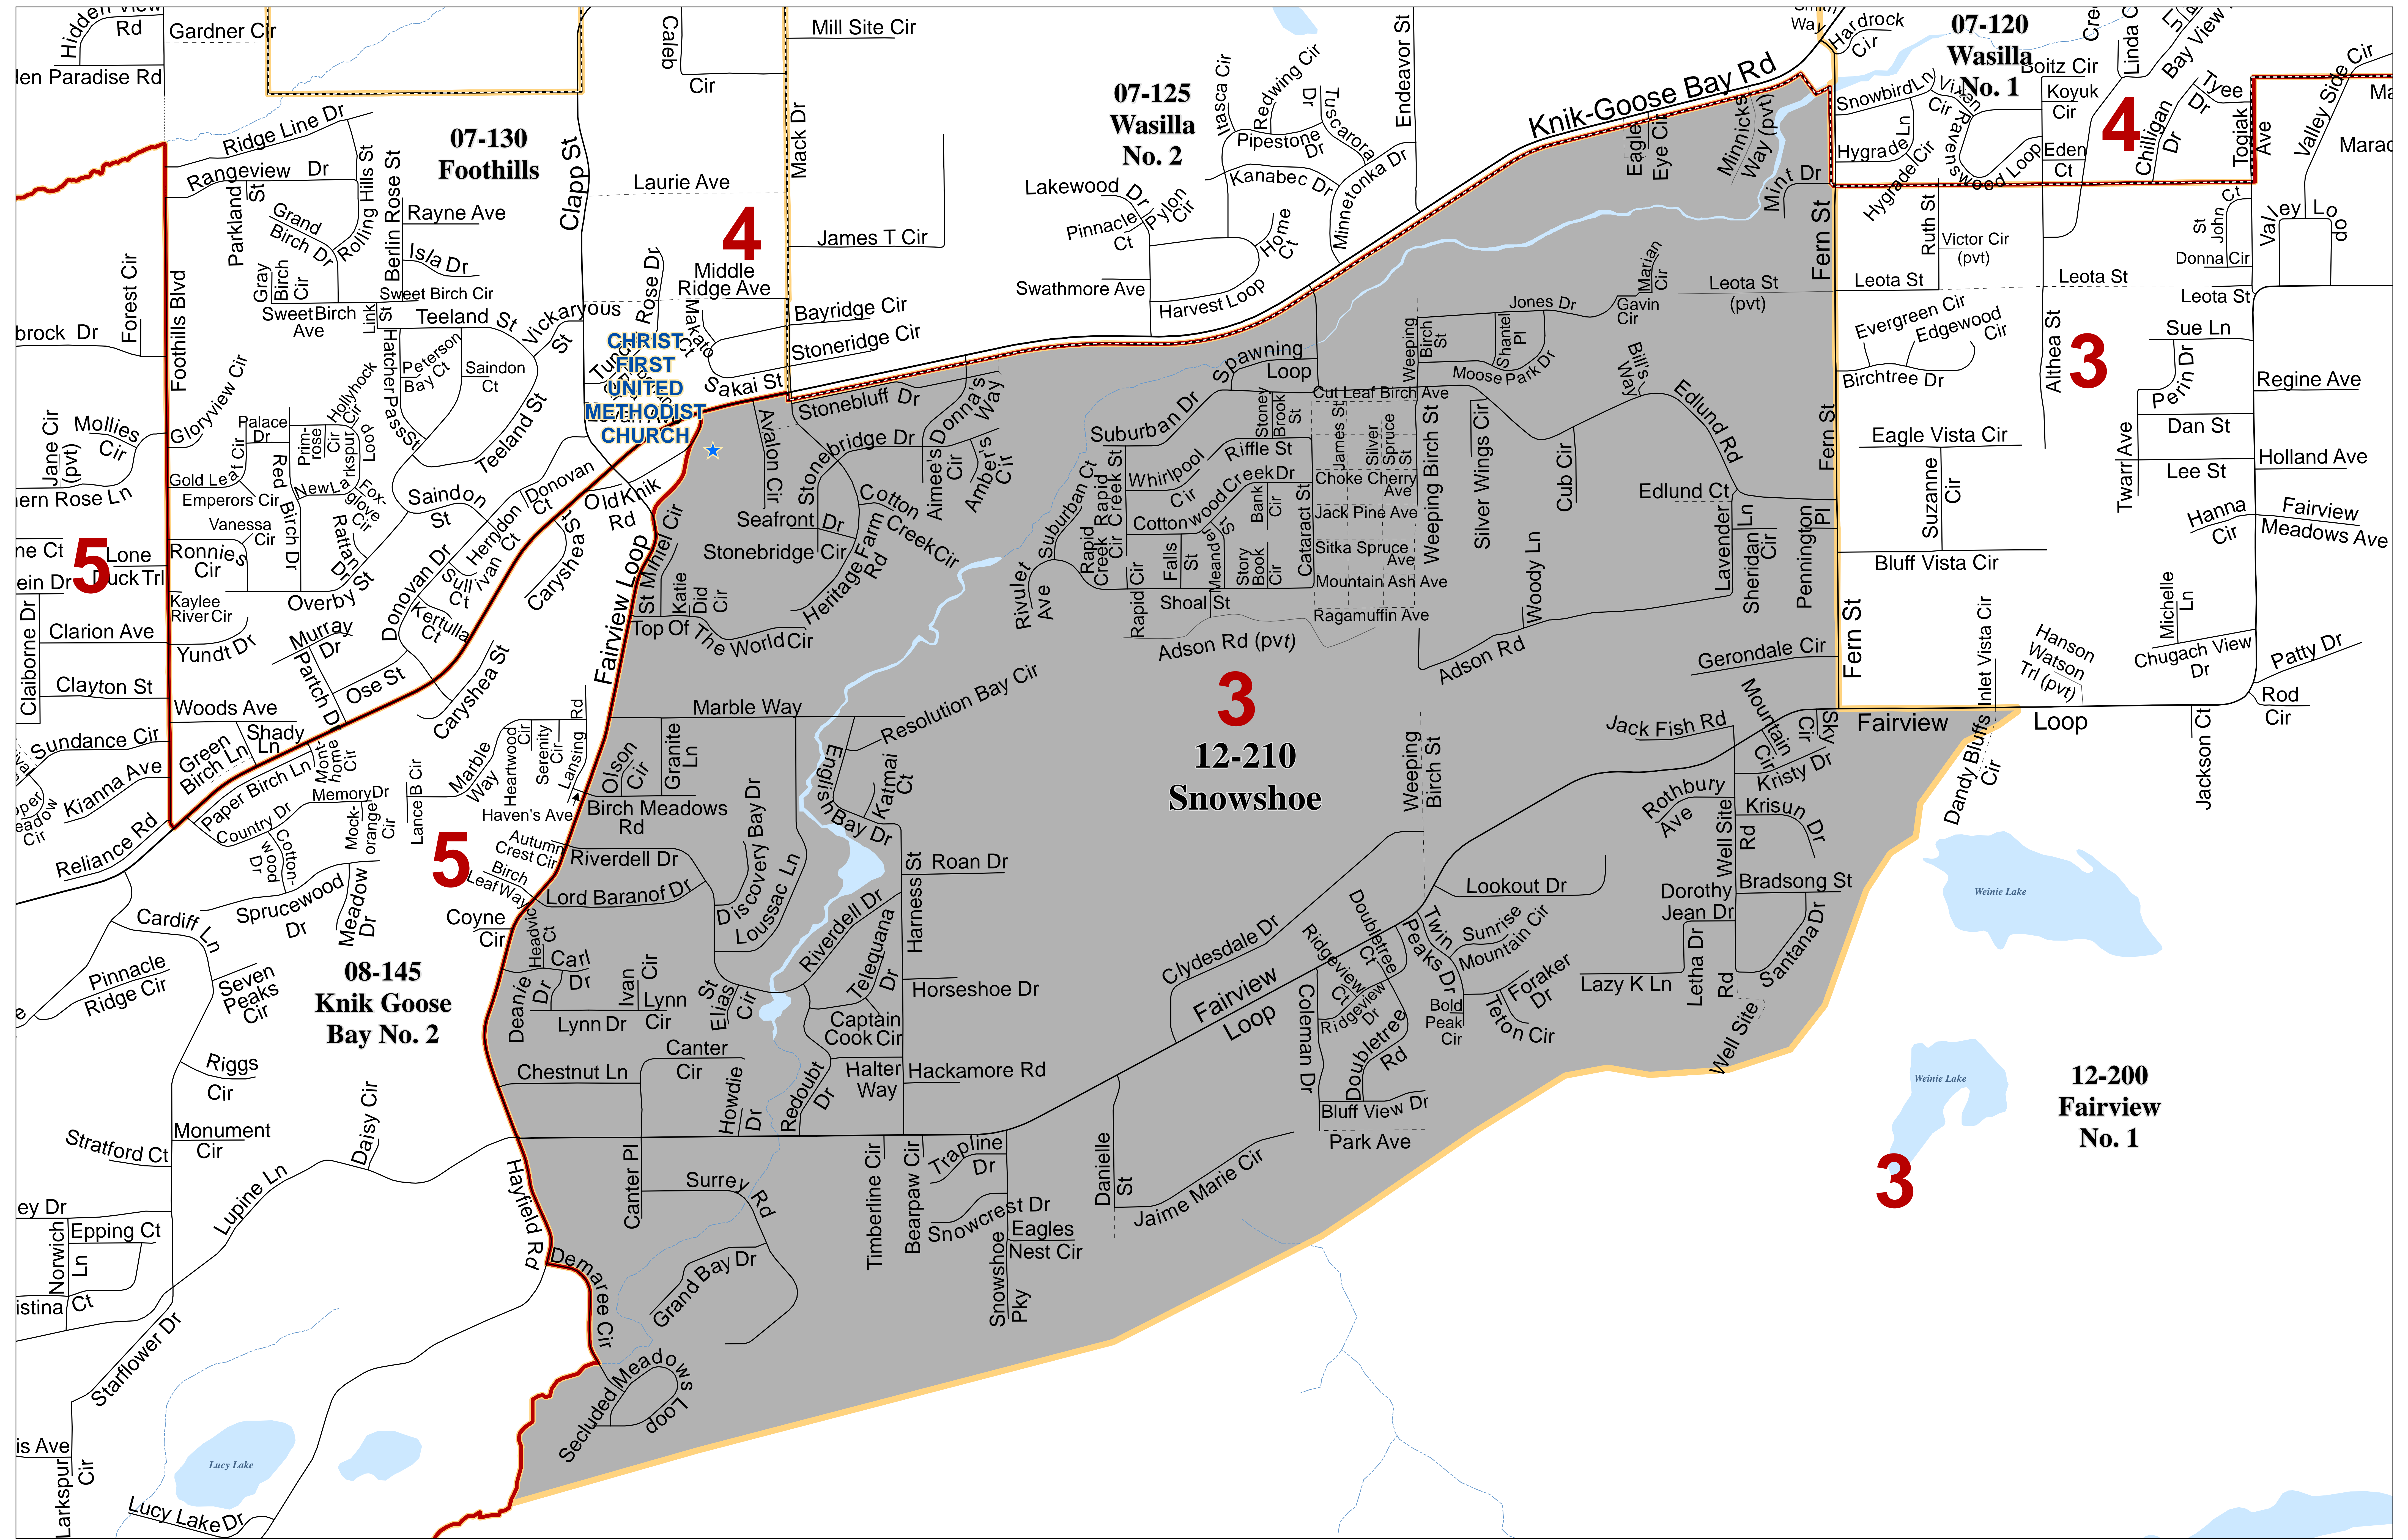

Matanuska - Susitna Borough Voting Precincts

- ★ Polling Location
- City Boundaries
- Assembly District and School Board Boundaries
- Voting Precinct Boundaries
- Railroad
- Roads
 - Highway
 - Major
 - Medium
 - Minor
 - Private
 - Primitive
 - Not Constructed

Precinct # 12-210 Snowshoe
 Poll Location:
CHRIST FIRST UNITED METHODIST CHURCH
 5137 W. Fairview Loop