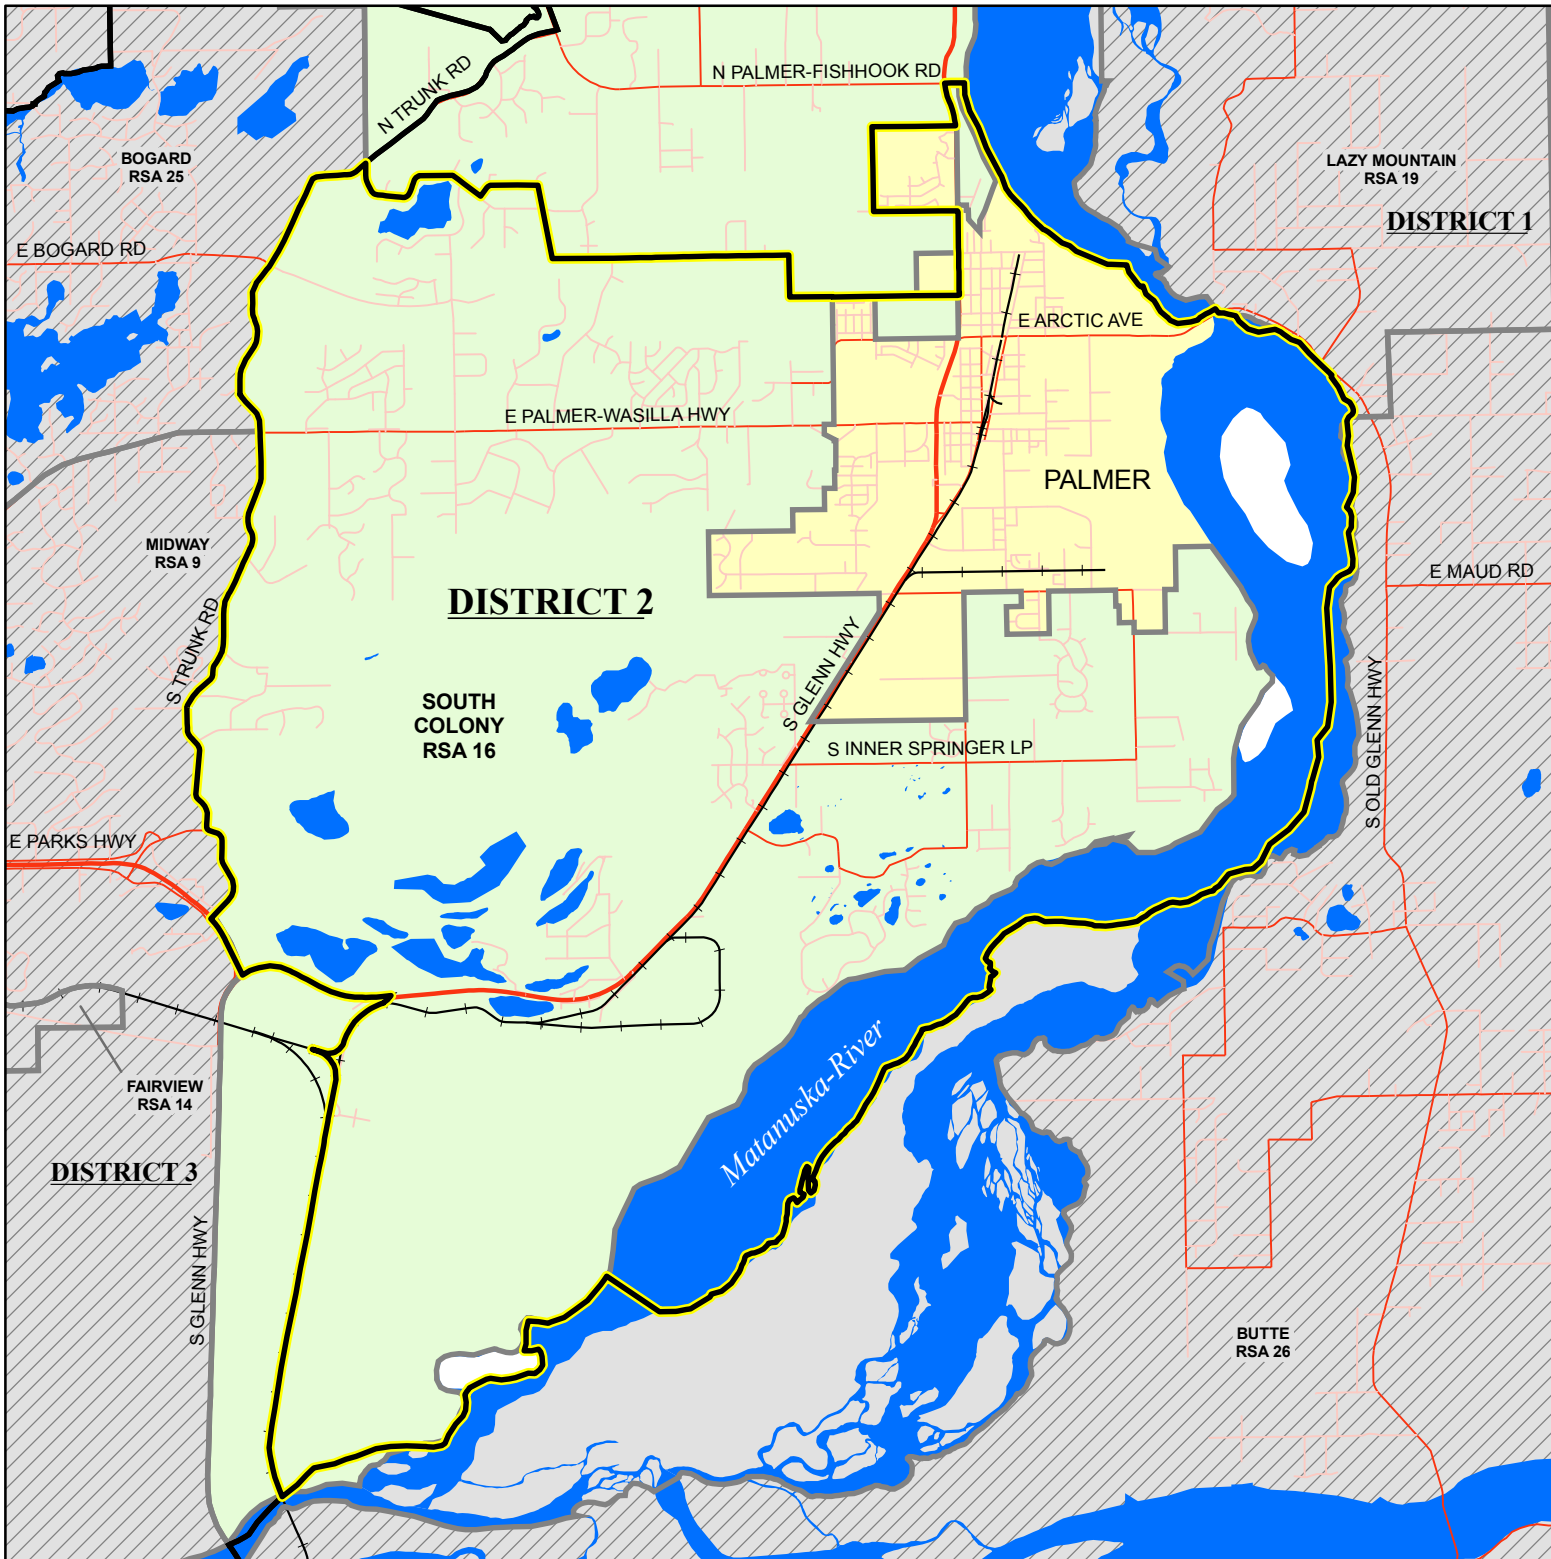

Matanuska-Susitna
Borough
ASSEMBLY
DISTRICT 2
Road Service Areas

- City Boundary
- District 2 Boundary
- RSA Outside of Assembly District 2

This map is solely for informational purposes only. The Borough makes no express or implied warranties with respect to the character, function, or capabilities of the map or the suitability of the map for any particular purpose beyond those originally intended by the Borough. For information regarding the full disclaimer and policies related to acceptable uses of this map, please contact the Matanuska-Susitna Borough GIS Division at (907) 745-4801